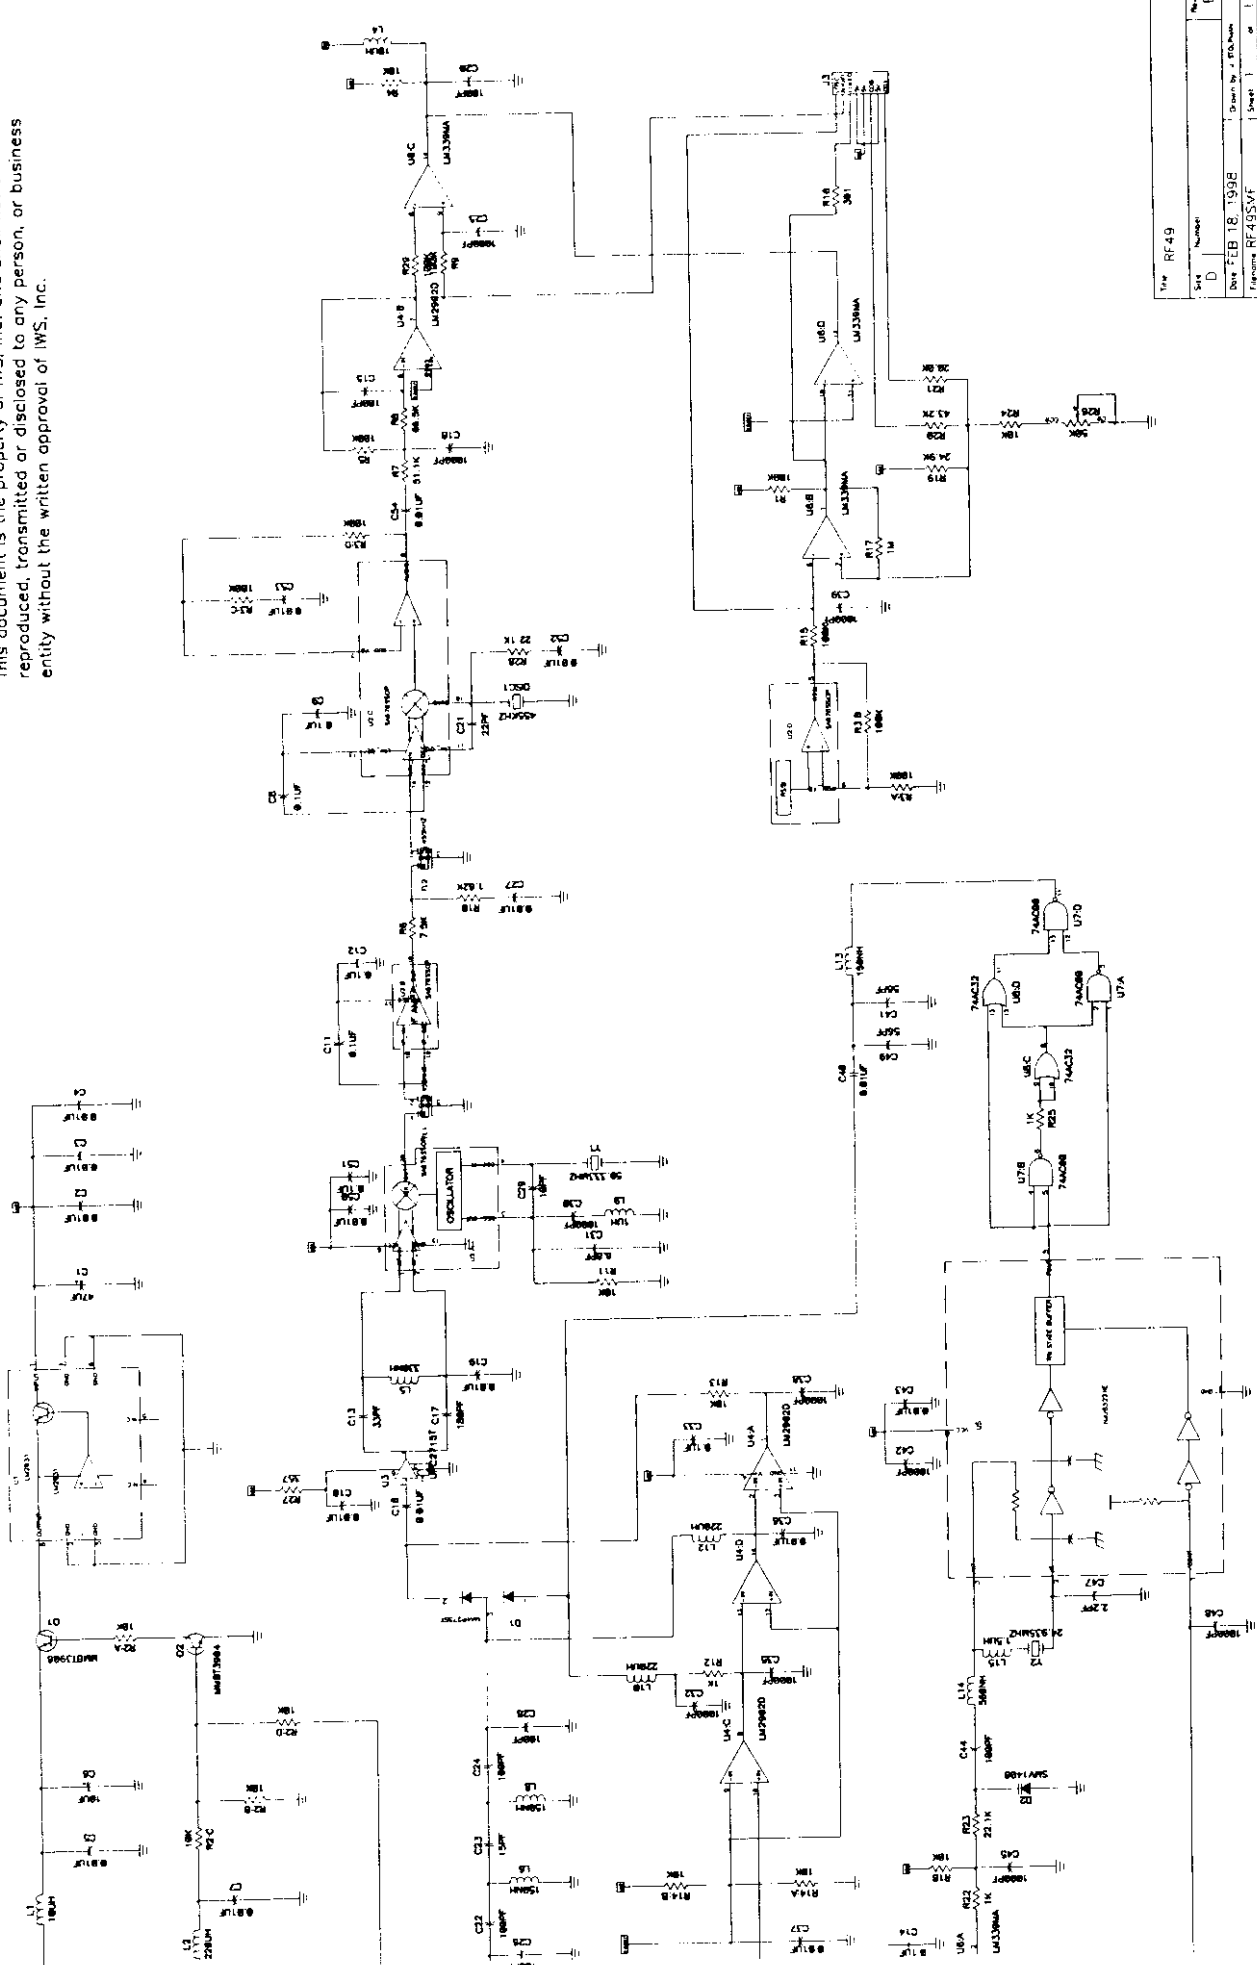

FCC ID: MS4 VA

BLOCK DIAGRAM/SCHEMATICS

IWS, INC. CONFIDENTIAL  
 This document is the property of IWS, Inc. and shall not be reproduced, transmitted or disclosed to any person, or business entity without the written approval of IWS, Inc.

Title: RF49	
Sheet Number: D	Rev: B
Date: FEB 18, 1988	Drawn by: W.D. Moore
Part Name: RF49SVF	Sheet: 1 of 1