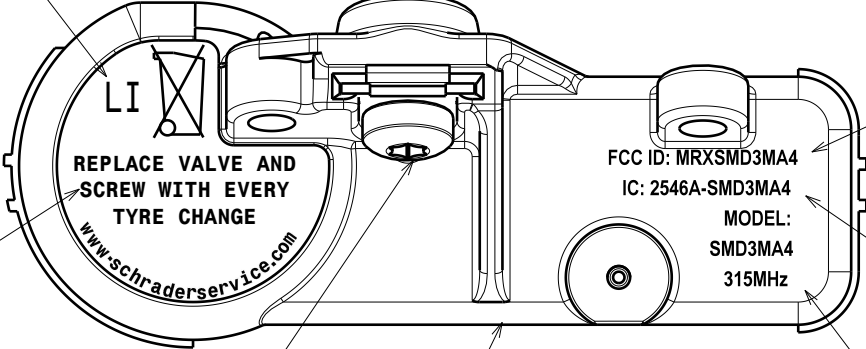

1

LI

REPLACE VALVE AND
SCREW WITH EVERY
TYRE CHANGE

www.schraderservice.com

FCC ID: MRXSMD3MA4

IC: 2546A-SMD3MA4

MODEL:

SMD3MA4

315MHz