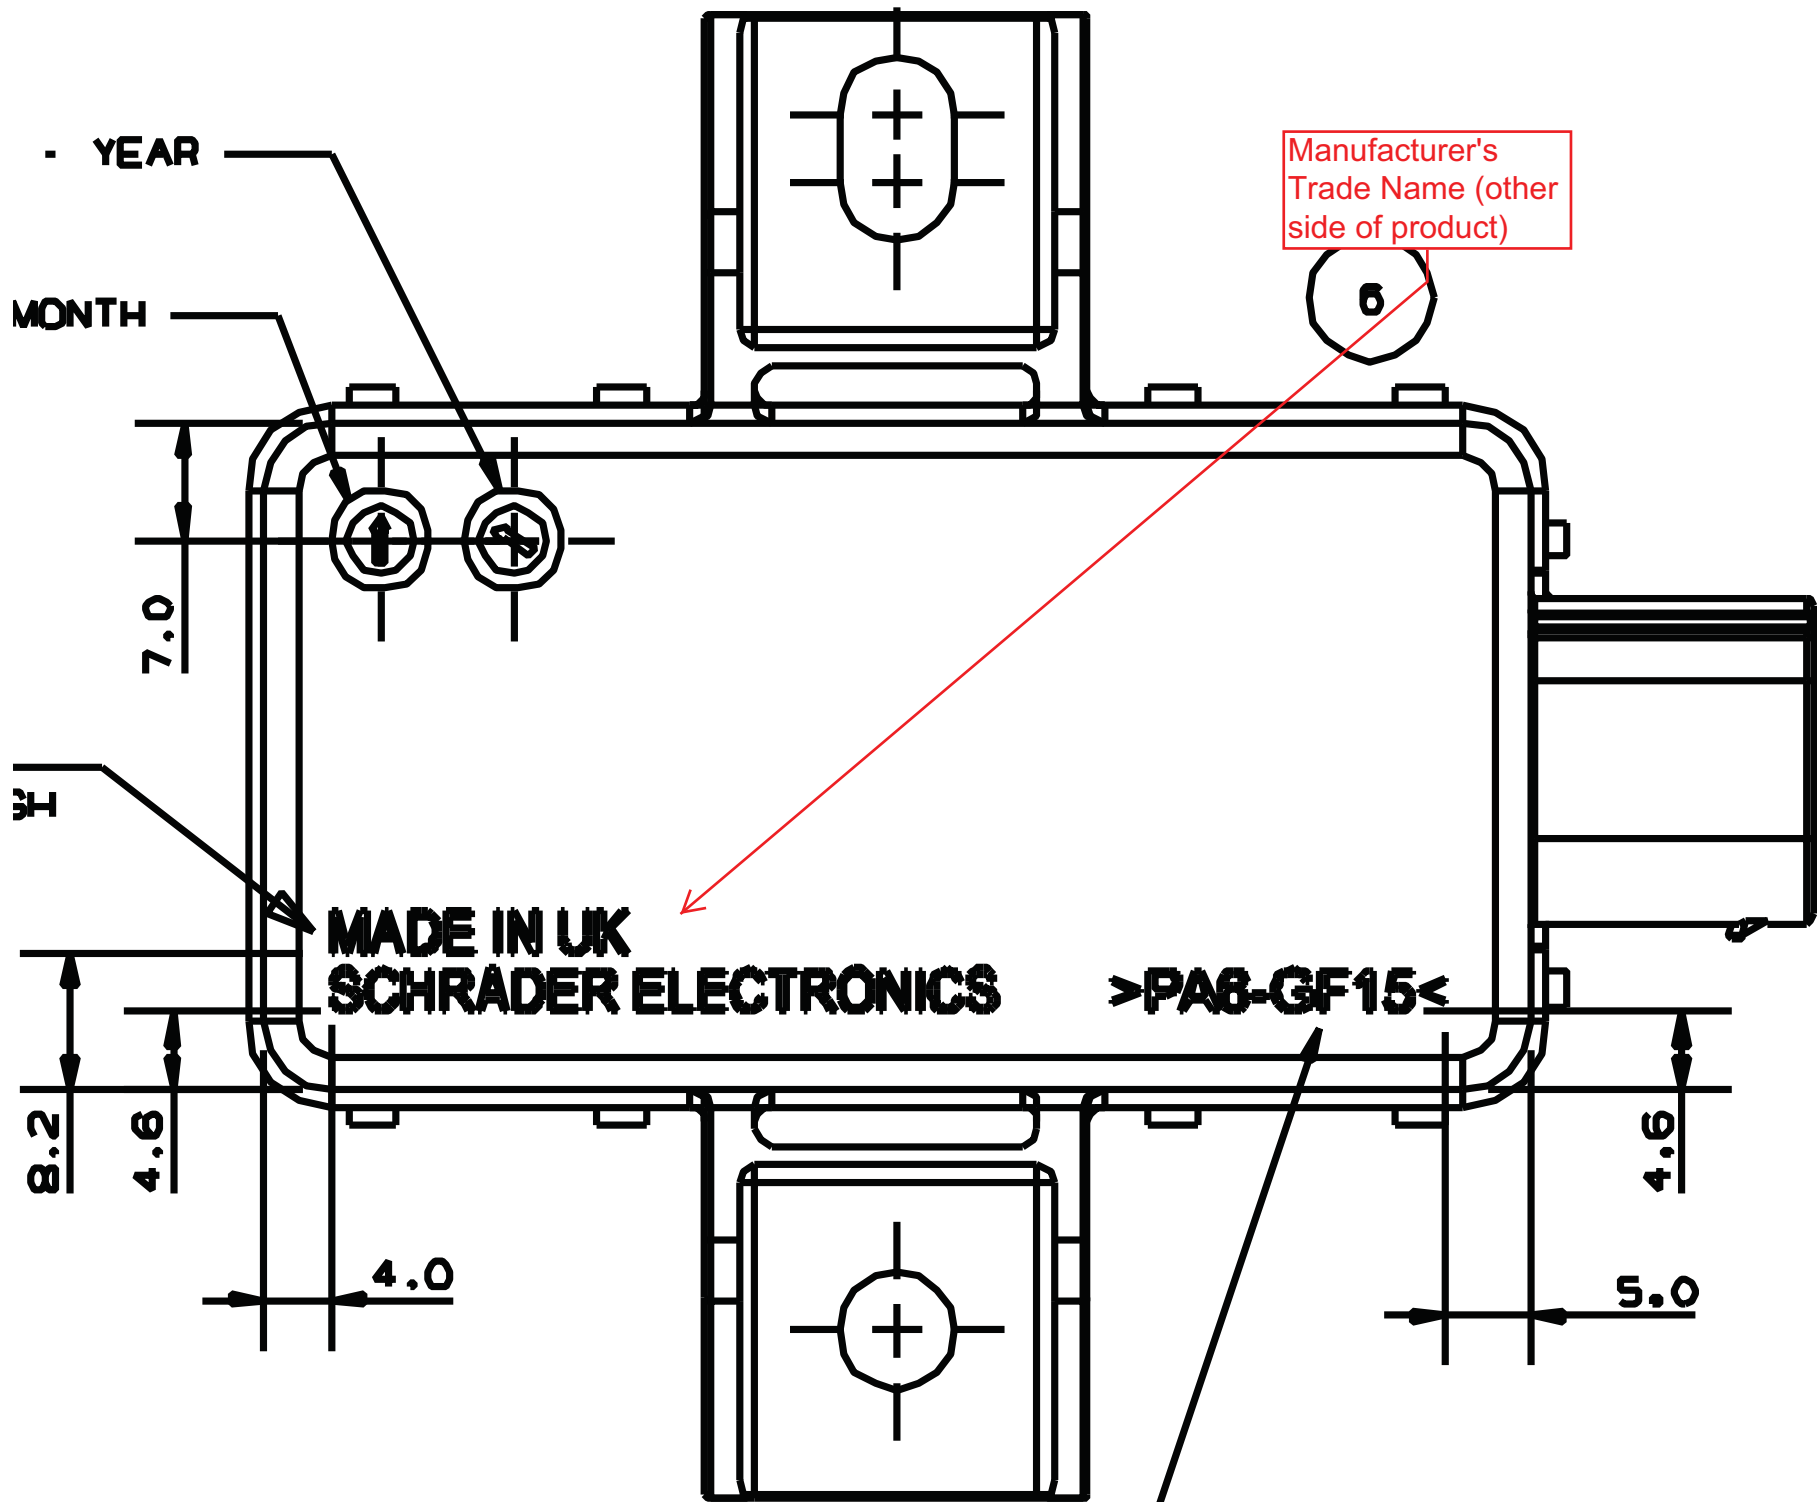

A 000 900 2701 Q01

TPMS-ECU 433.92MHz

SW: A000 902 5805 5.0.0RC

HW: A000 901 3601

DIAG: 0x8002 DATE: XXWXX

MODEL: MC34MA4

FCC ID: MRXMC34MA4

IC: 2546A-MC34MA4

ID:0867XXXXXXXXXXXXXXXXXX

ID Label Location

YEAR

MONTH

7.0

H

**MADE IN UK
SCHRADER ELECTRONICS**

>PA6-GF15<

Manufacturer's
Trade Name (other
side of product)

6

8.2

4.6

4.0

4.6

5.0