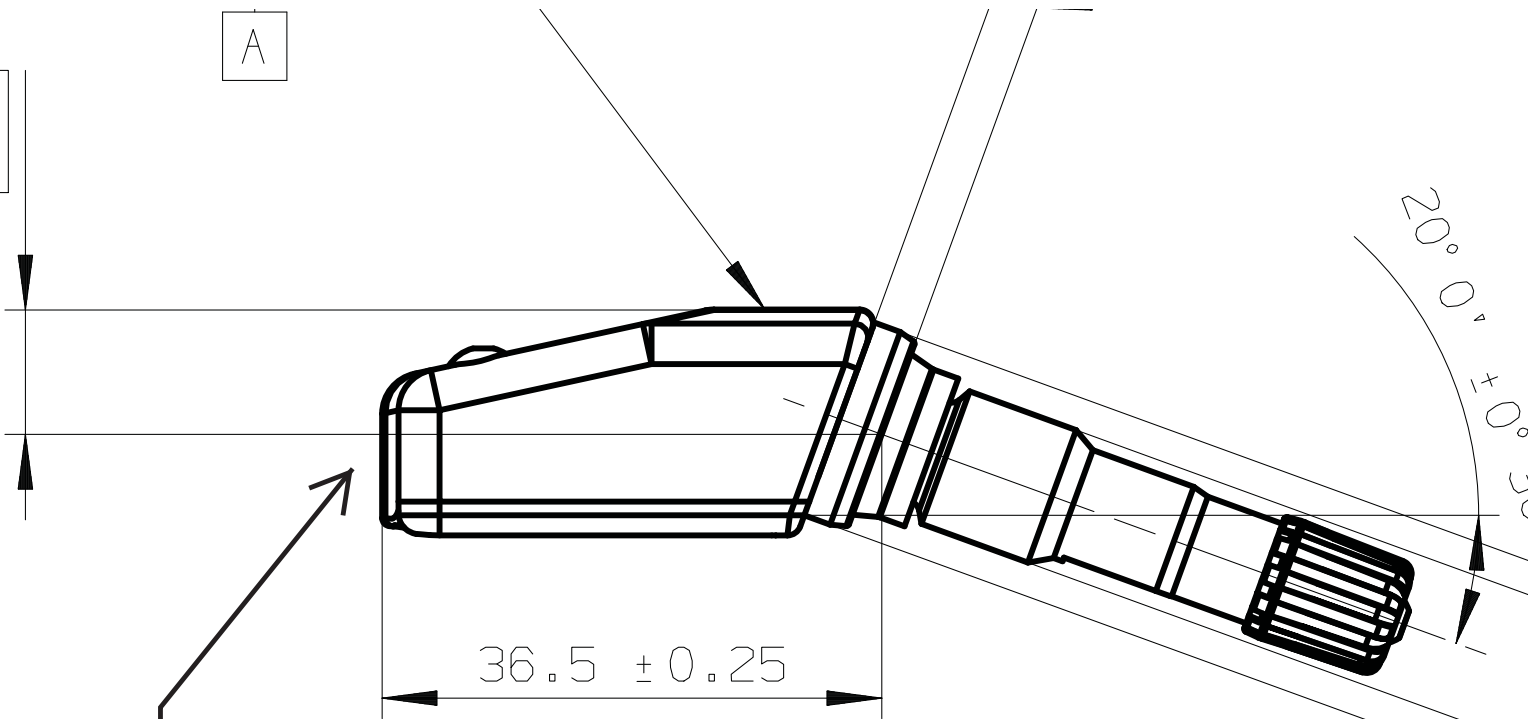

# LABEL A

OPEL PART NUMBER

OPEL ALPHA CODE

PRODUCTION  
DAY/MONTH/YEAR TO  
ON1397.1

DIRECTION OFF ROLL

# LABEL B

9.1

A

LABEL A

LABEL B

1

2

Z