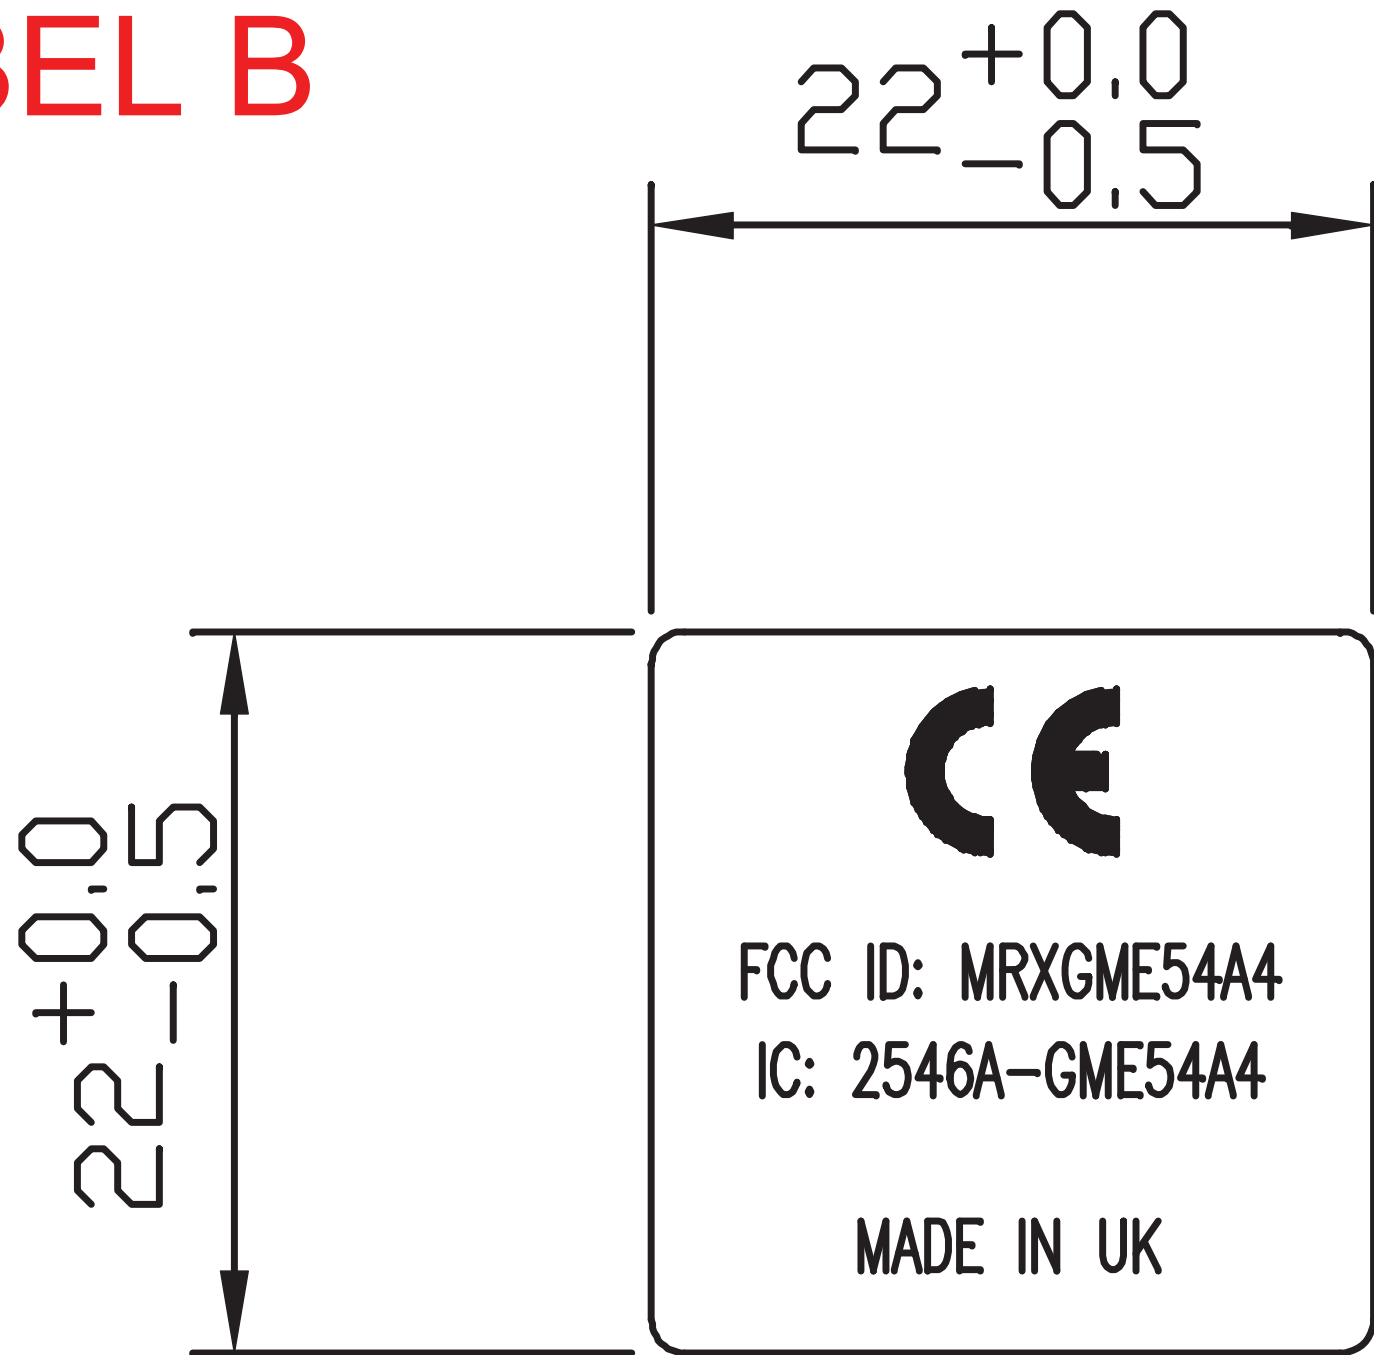

# LABEL A

OPEL PART NUMBER

OPEL ALPHA CODE

PRODUCTION  
DAY/MONTH/YEAR TO  
ON1397.1

DIRECTION OFF ROLL

# LABEL B

9.1

A

LABEL A

LABEL B

1

2

Z