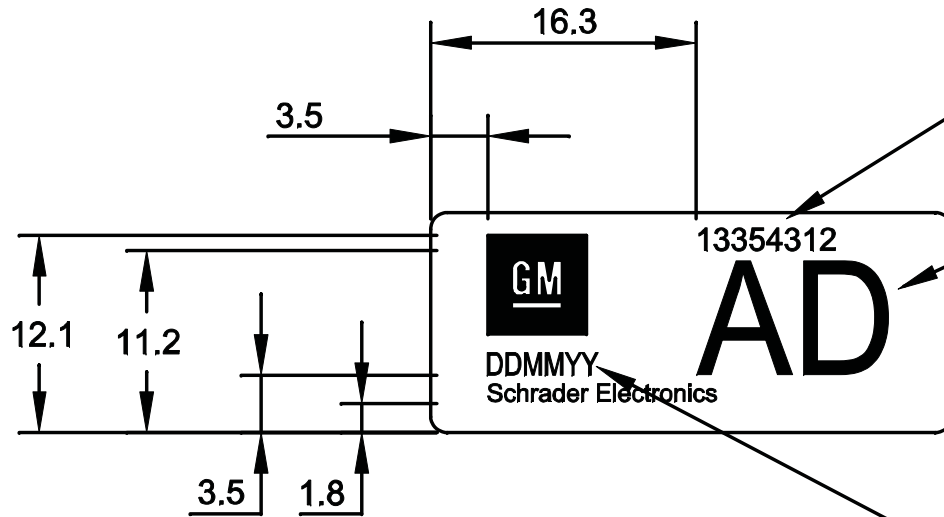

# LABEL A

OPEL PART NUMBER

OPEL ALPHA CODE

PRODUCTION  
DAY/MONTH/YEAR TO  
ON1397.1

DIRECTION OFF ROLL

# LABEL B

9.1

A

LABEL A

LABEL B

1

2

Z