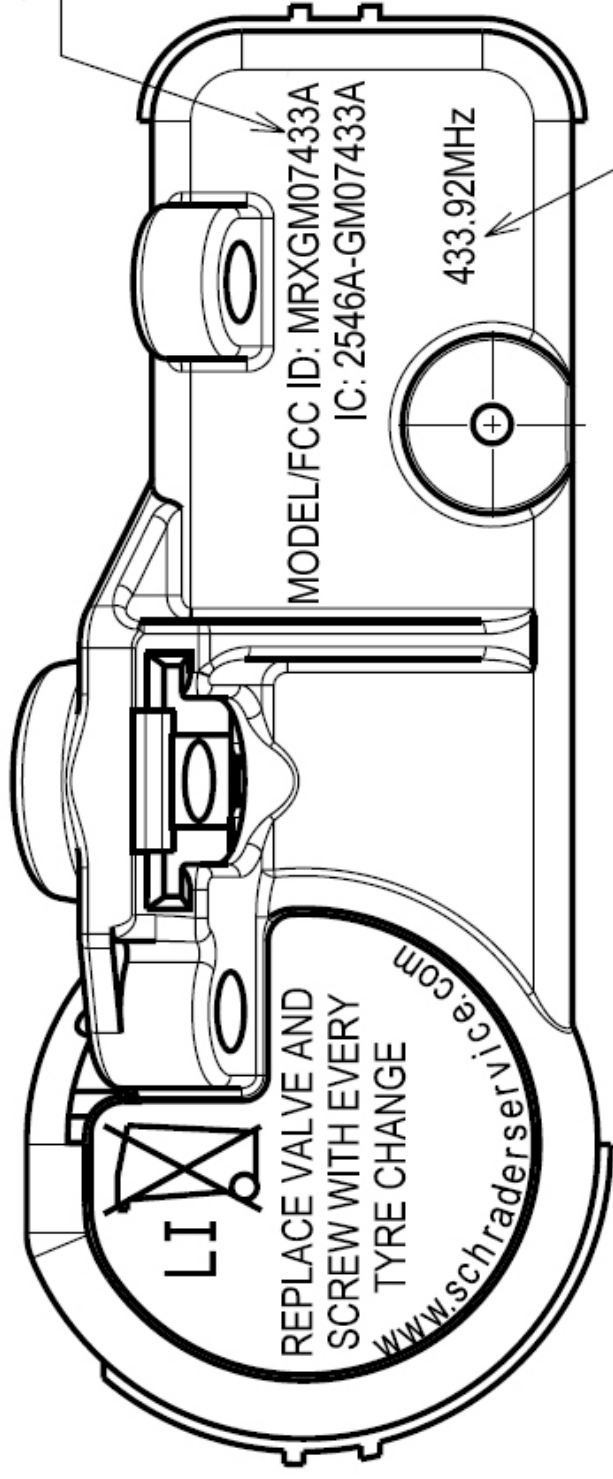

FCC AND IC NUMBERS
1.2mm TALL

TRANSMITTER FREQUENCY
1.2mm TALL

GM07 ENCLOSURE
TOP VIEW