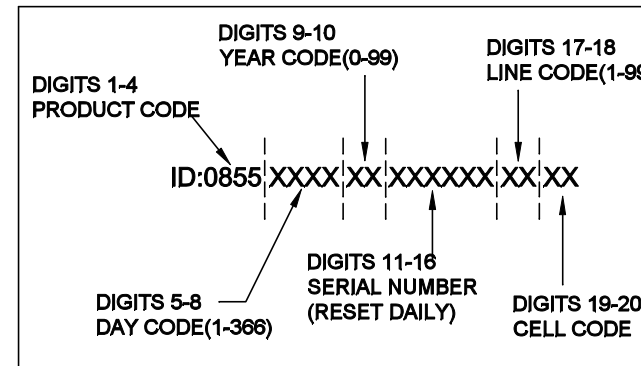

ID No. FORMAT

FONT INFORMATION

TEXT	FONT	SIZE mm
(P) 68070888AA	ARIAL	4.0
TPMS-ECU 433.92MHz	ARIAL NARROW - BOLD	1.8
TRANSFER RATE: 50KBaud	ARIAL NARROW - BOLD	1.8
DATE: XXXX	ARIAL NARROW - BOLD	1.8
HW: YYWW PATCH No.	ARIAL NARROW - BOLD	1.8
SW: 68070888AA - 02 00 00	ARIAL NARROW - BOLD	1.8
DIAG: 2A00	ARIAL NARROW - BOLD	1.8
FCC ID: XXXXXXXXX	ARIAL NARROW - BOLD	1.8
IC: XXXX-XXXXXX	ARIAL NARROW - BOLD	1.8

MATERIAL INFORMATION

BLANK LABEL No.: 20546564
MATERIAL: WOODFREE PAPER
FINISH: GLOSS WHITE POLYESTER FILM
COLOUR : WHITE
TEXT: BLACK
INK DETAILS: 64mm x 360m TR6070 GRADE RESIN RIBBON

- NOTES:
1. ALL DIMENSIONS IN mm
  2. GENERAL TOLERANCE ±0.25mm
  3. FONT SIZE TOLERANCES: ±5%
  4. TYPE 39 BARCODE, 6mm HIGH

				PART NUMBER		TITLE		DRAWN		CHECKED		APPROVED		DATE			
				20546805		FIAT CORAX 2A ECU LABEL											
01		INITIAL RELEASE		2466		10/03/10											
ISSUE		DESCRIPTION		ECN		DATE											

PA6-GF15

(P) 68070888AA

TPMS-ECU 433.92MHz RATE: 50KBaud  
SW:68070888AA-03 01 00 HW:1009 00  
DIAG:2A04 DATE:010710

ID:0855017510001730412

(P) 68070888AA

FCC ID: MRC2AMMA  
IC: 2319A - C2AMMA