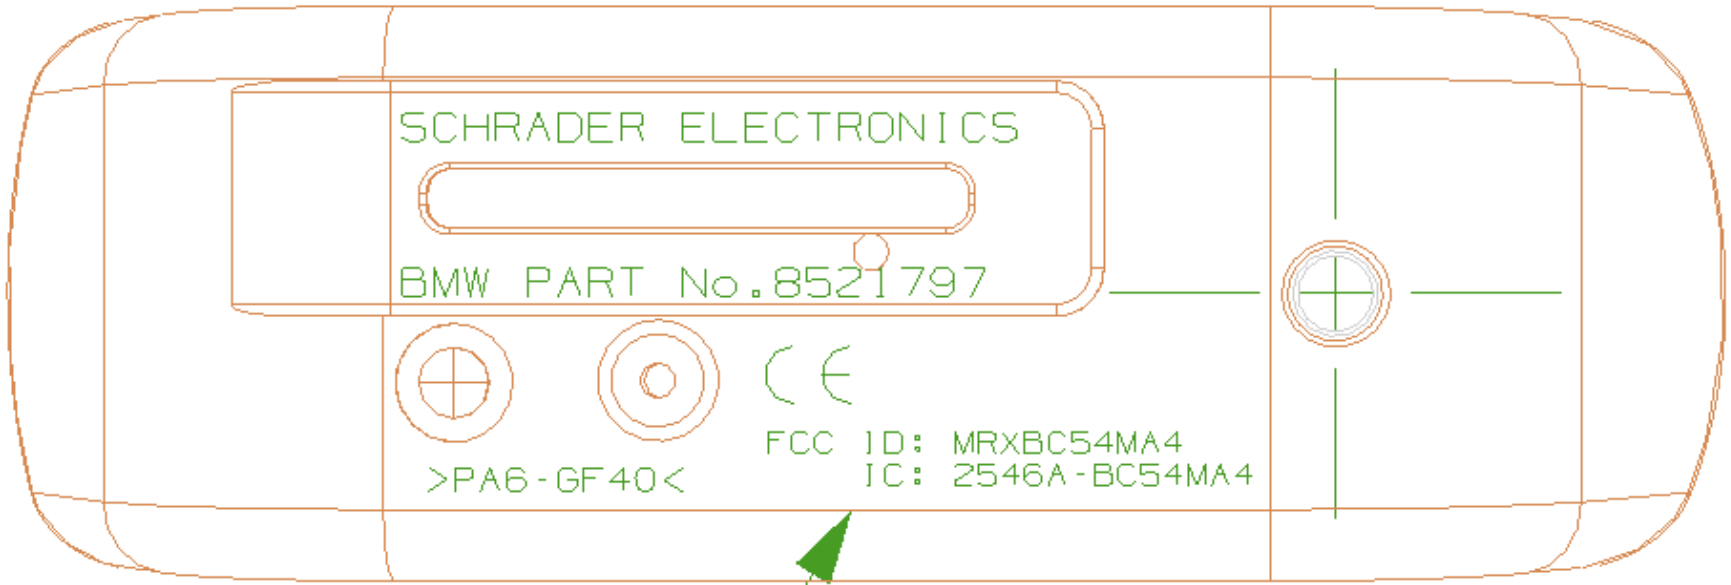

SCHRADER ELECTRONICS

BMW PART No. 8521796

>PA6-GF40<

FCC ID: MRXBC54MA4  
IC: 2546A-BC54MA4

CE & FCC ID  
ON THIS FACE

SCHRADER ELECTRONICS

BMW PART No. 8521797

FCC ID: MRXBC54MA4

IC: 2546A-BC54MA4

>PA6-GF40<

ON THIS FACE  
& FCC ID  
CE