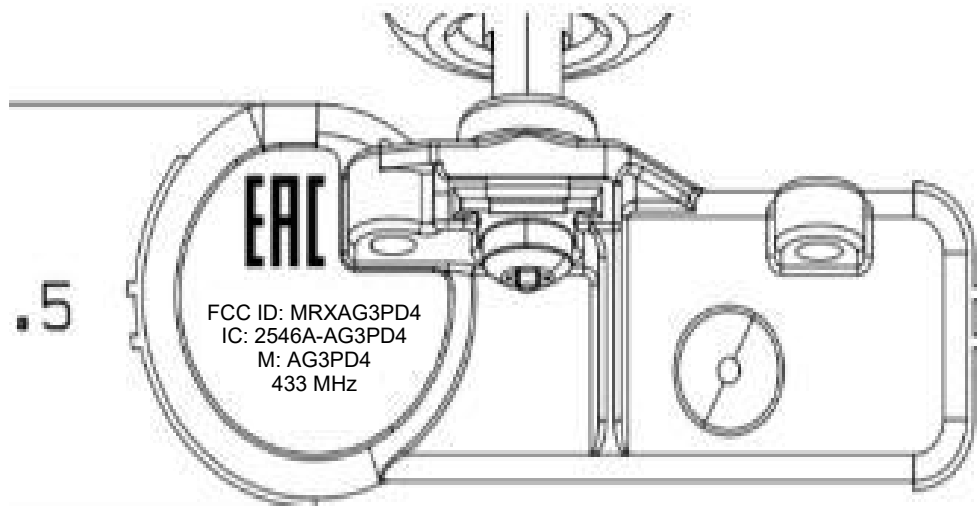

SCHRADER ELECTRONICS.LTD..
MODEL :AG3PD4 433 MHZ

FCCIC Label Detail.

13528563 433MHZ