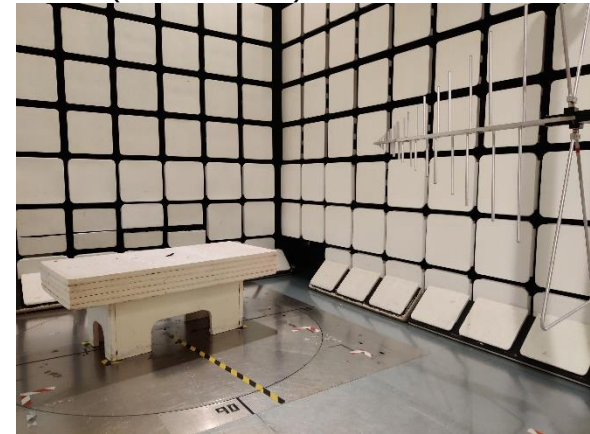

File Number **21/36403394_A2**
Page Number 1/1

TEST SETUP PHOTOGRAPHIES

Radio-frequency radiated emissions (9 kHz -30 MHz).

Radio-frequency radiated emissions (30 MHz – 1 GHz), Occupied Bandwidth (20dB and 99%),
Transmission Time and Duty Cycle tests.

Radio-frequency radiated emissions (1 GHz – 6 GHz)