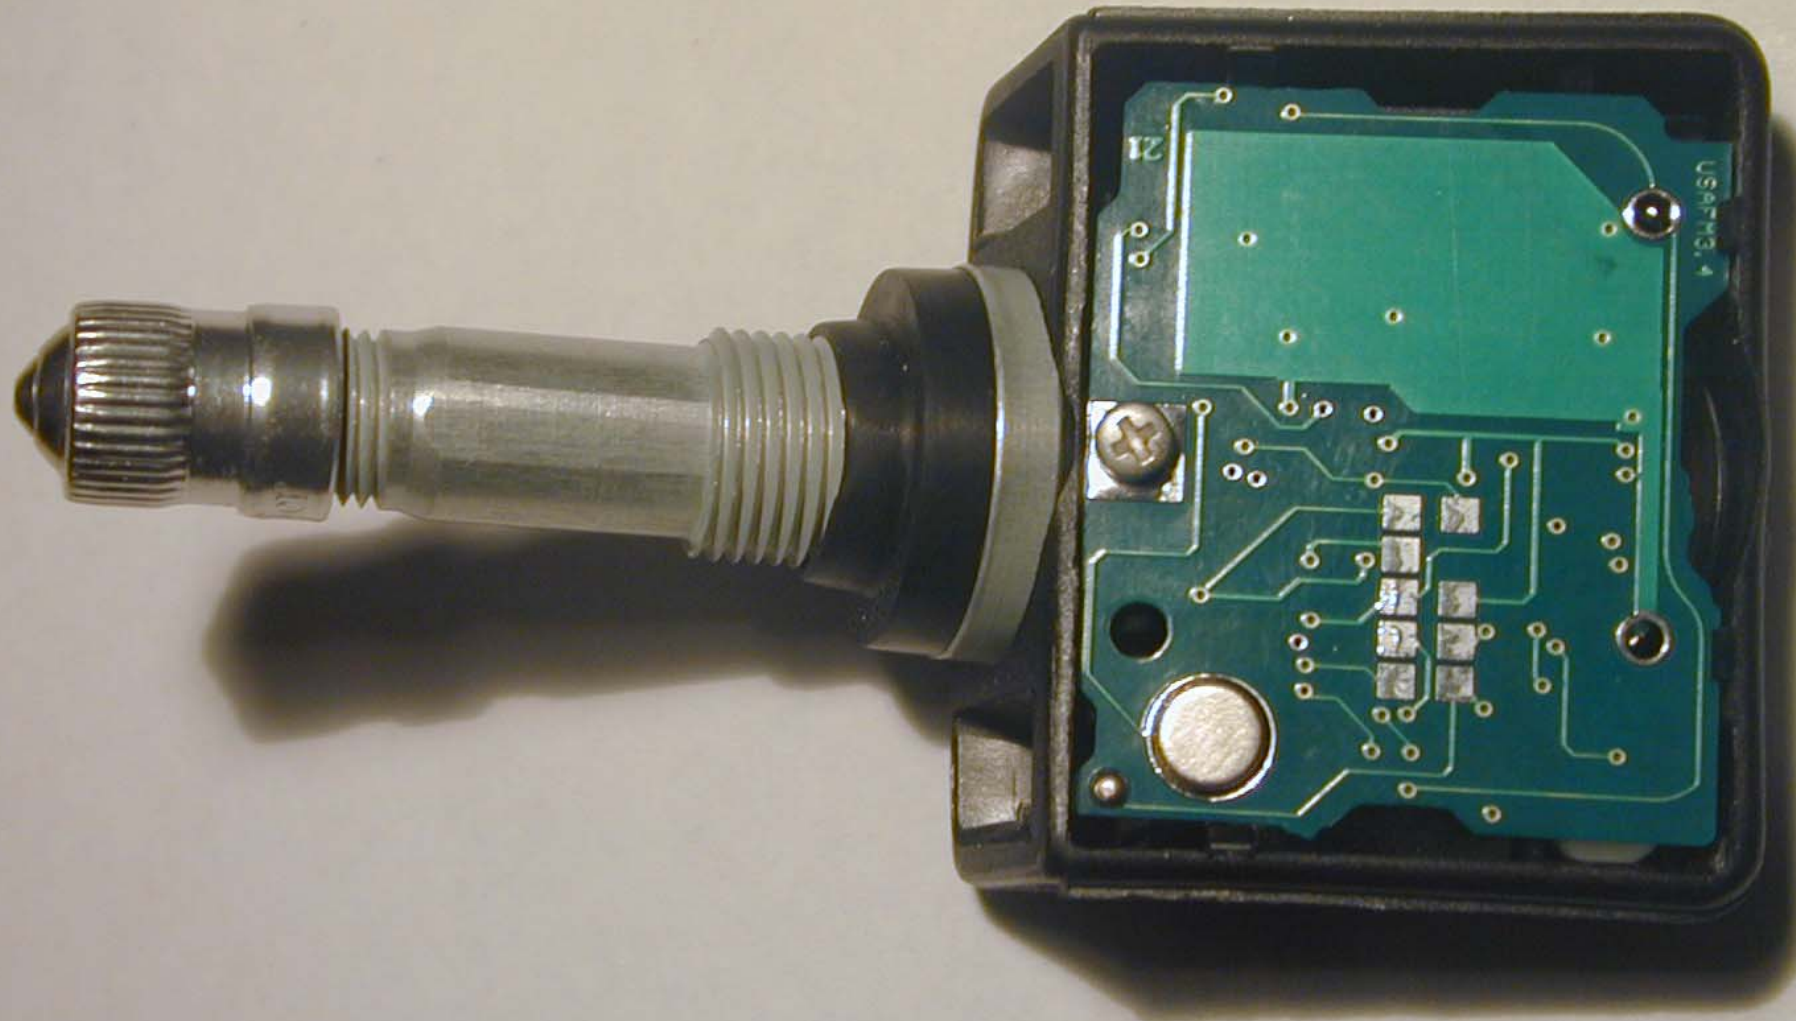

FCC ID: MRXTG224AM01
CAN: 2546 102 1812
PAT PENDING
MADE IN UK
SCHRADER BRIDGEPORT

US87703.4

21

USAFM3.4

21

MEDER 08193P7

▲107A
P320R

Schrader
SSSM132
0135A

NOVA
32939