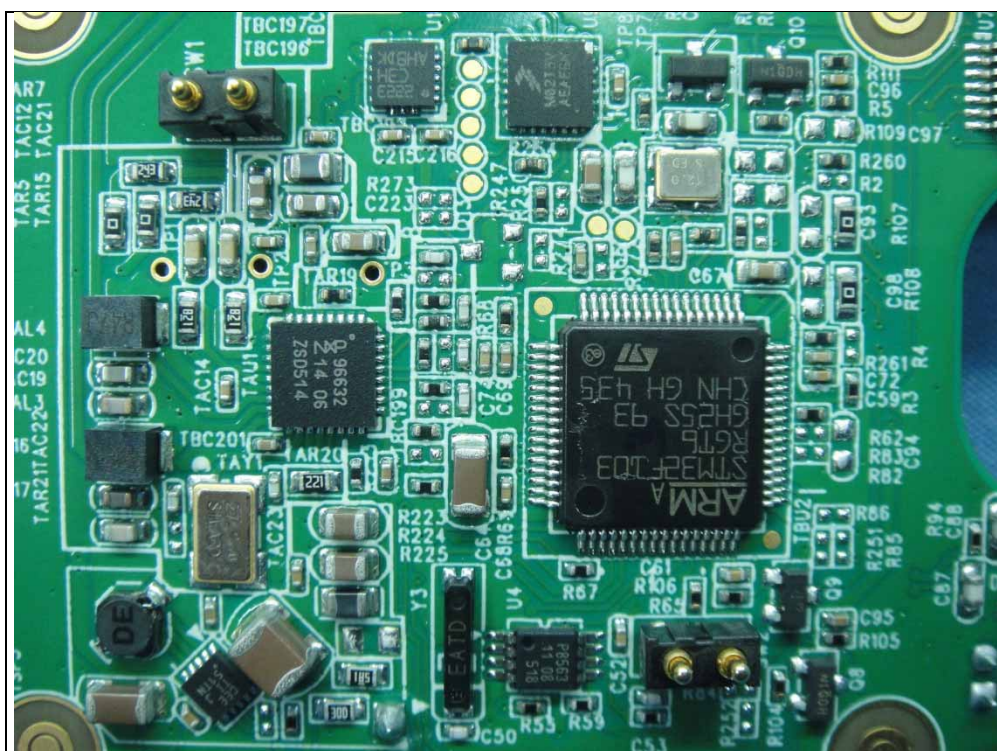

CONSTRUCTION PHOTOS OF EUT

RS232 Type

USB Type

Wayne RS232 Type