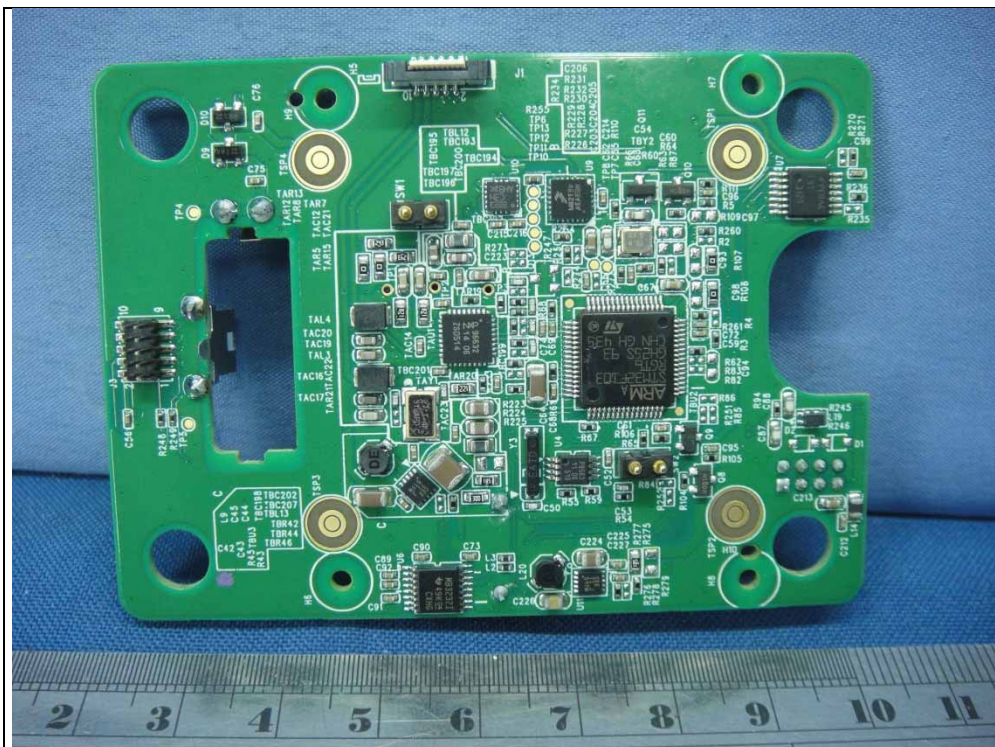

CONSTRUCTION PHOTOS OF EUT

RS232 Type

USB Type

Wayne RS232 Type