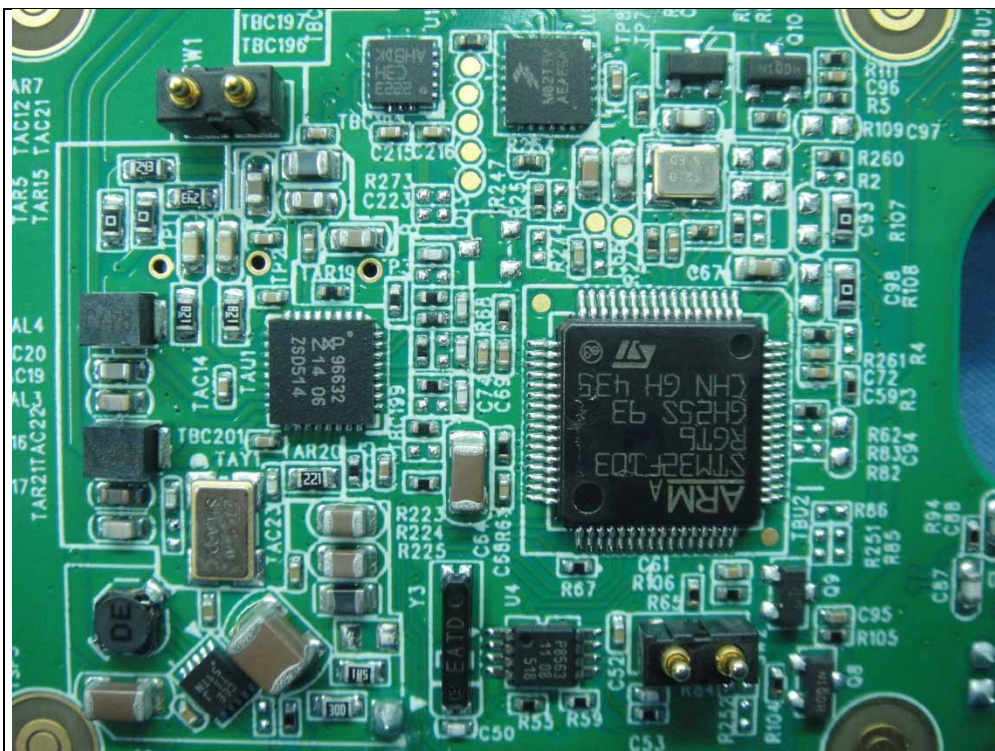

CONSTRUCTION PHOTOS OF EUT

RS232 Type

USB Type

Wayne RS232 Type