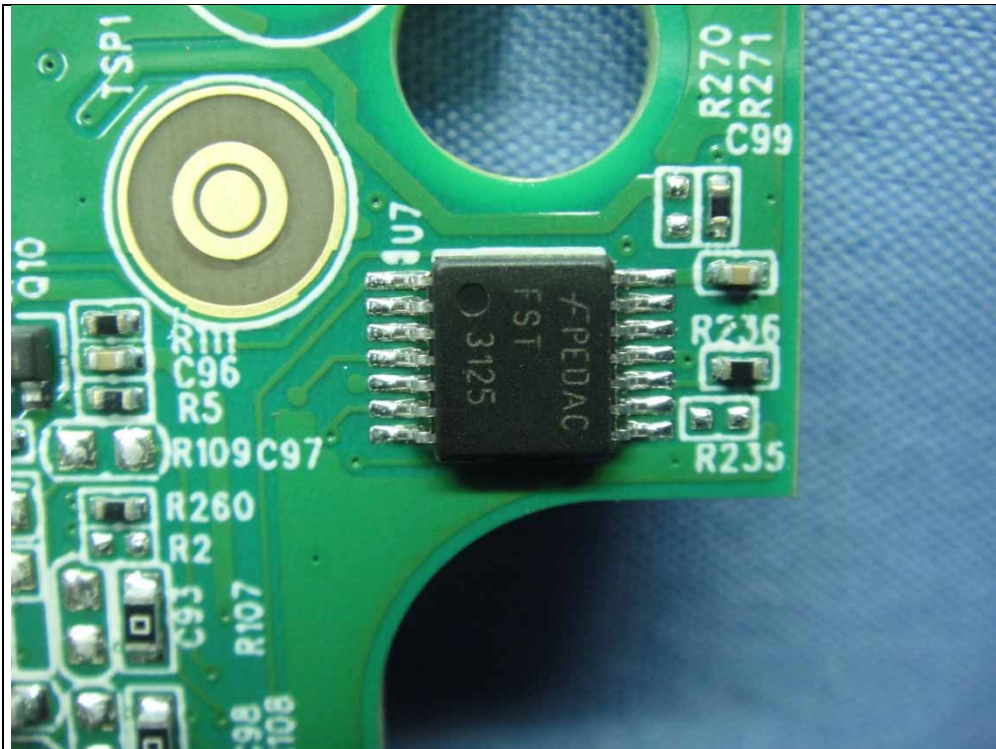

CONSTRUCTION PHOTOS OF EUT

RS232 Type

USB Type

Wayne RS232 Type