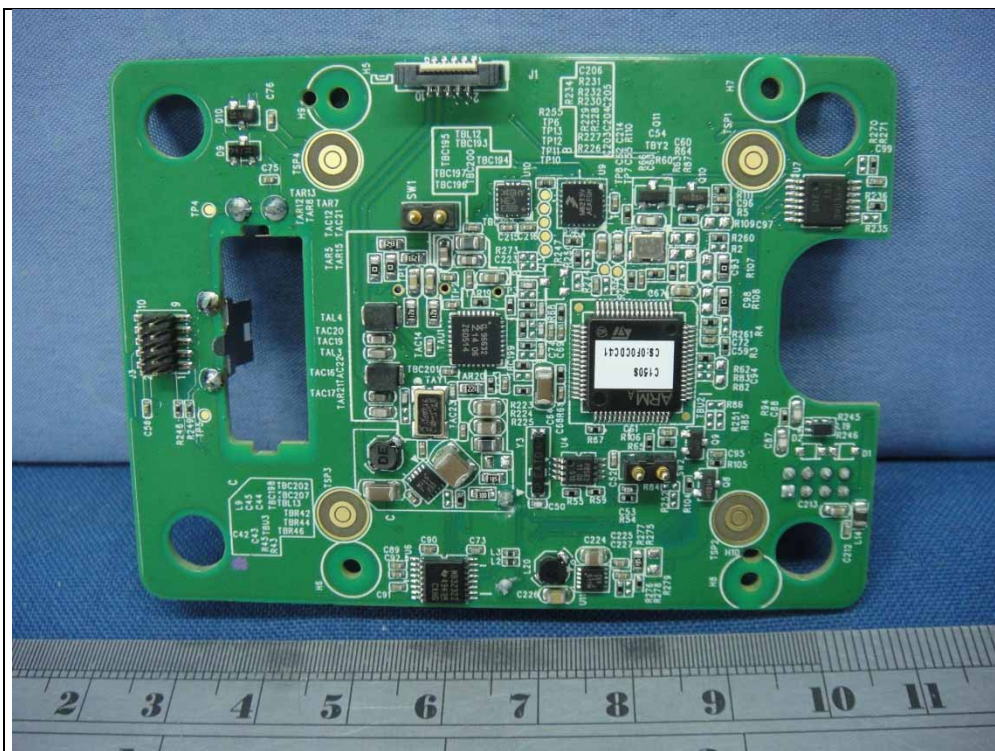

CONSTRUCTION PHOTOS OF EUT

RS232 Type

USB Type

Wayne RS232 Type