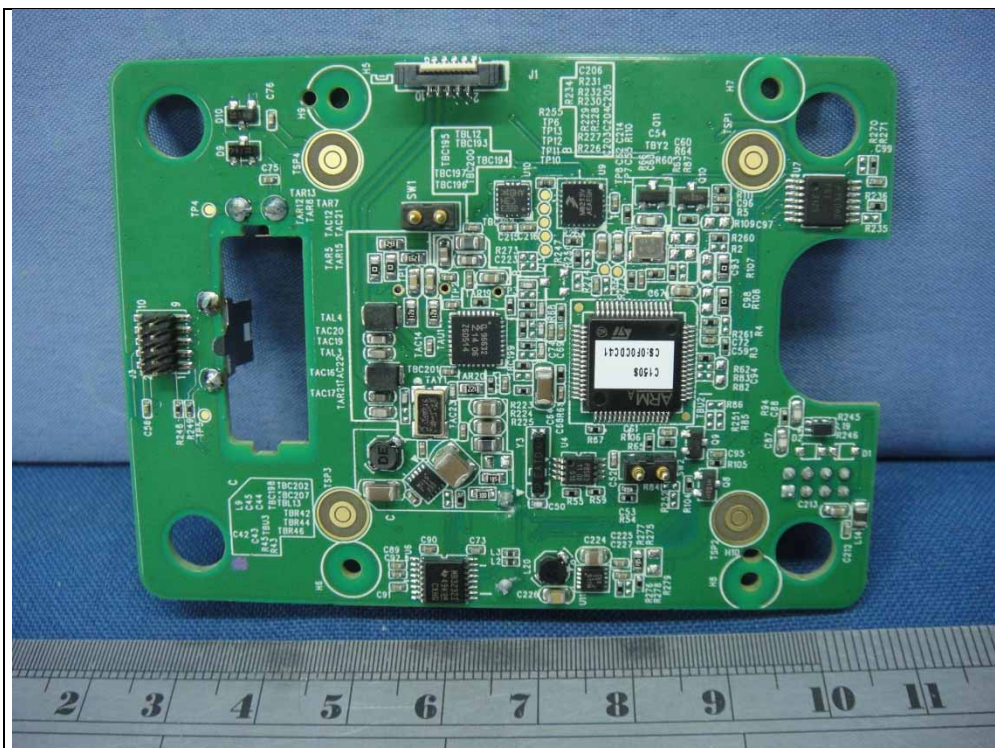

CONSTRUCTION PHOTOS OF EUT

RS232 Type

USB Type

Wayne RS232 Type