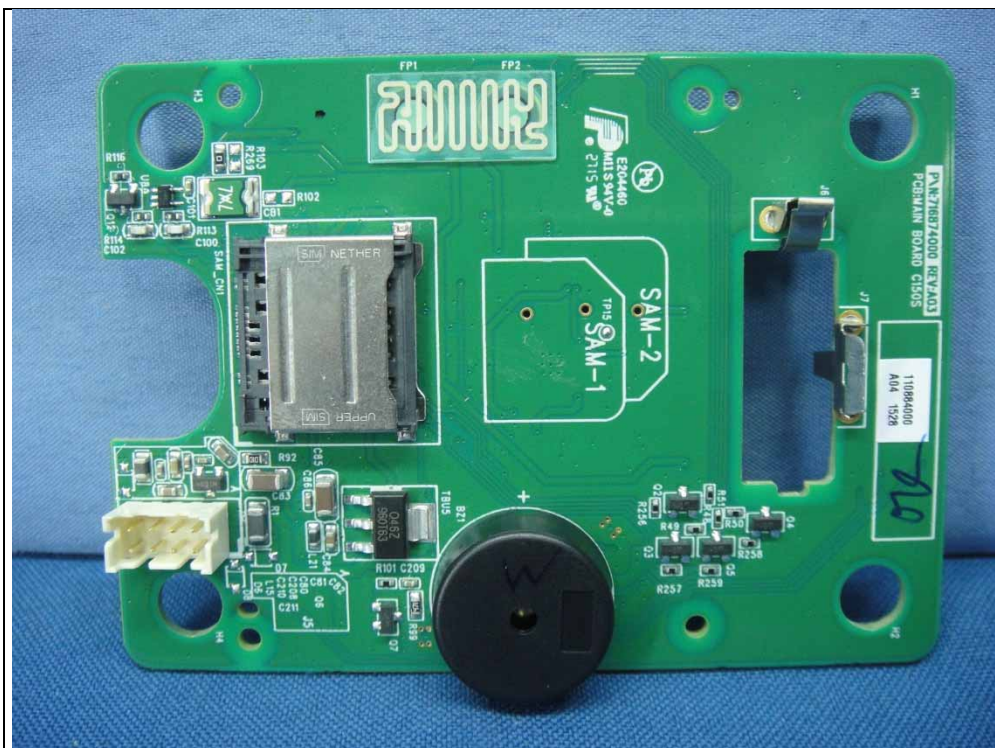

CONSTRUCTION PHOTOS OF EUT

RS232 Type

USB Type

Wayne RS232 Type