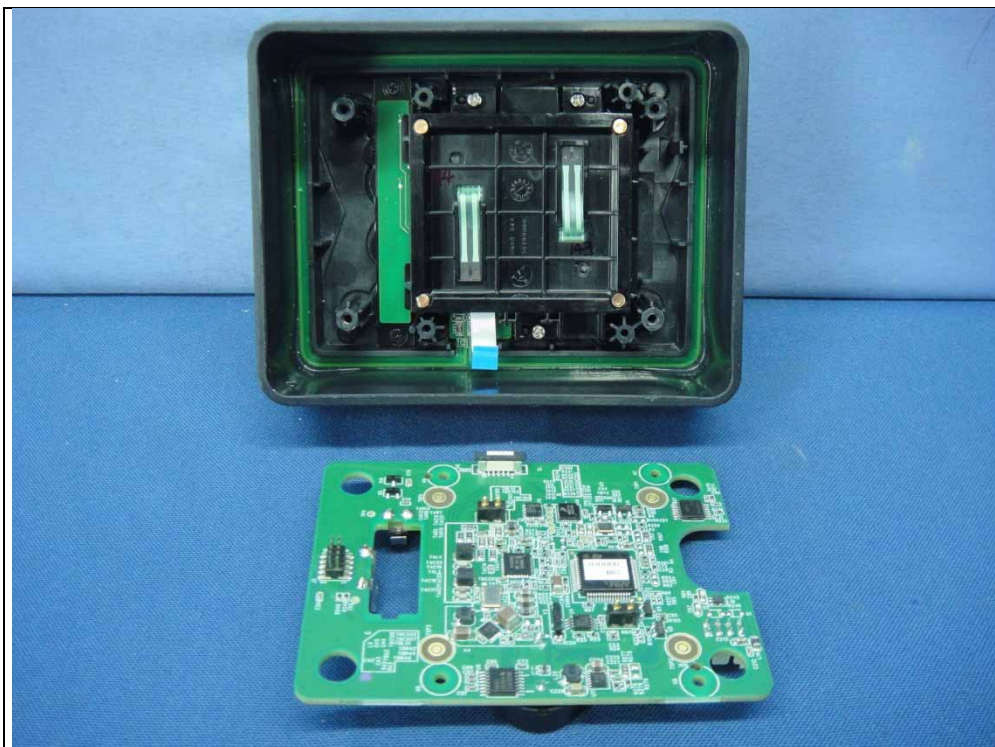

CONSTRUCTION PHOTOS OF EUT

RS232 Type

USB Type

Wayne RS232 Type