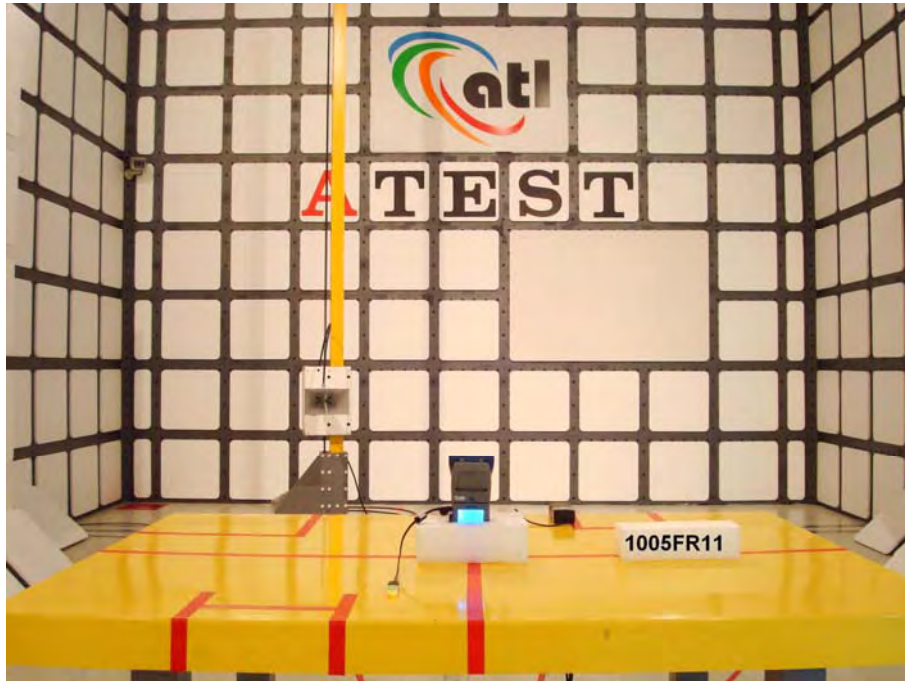

Part 22 & 24 Test Setup Photographs

Conducted Emissions Test Configuration:

Front View

Rear View

Field Strength of Spurious Radiation Test Configuration:

Front View_Below 1GHz

Rear View_Below 1GHz

Field Strength of Spurious Radiation Test Configuration:

Front View_Above 1GHz

Rear View_Above 1GHz

AC Power Conducted Emissions Test Configuration:

Front View

Rear View