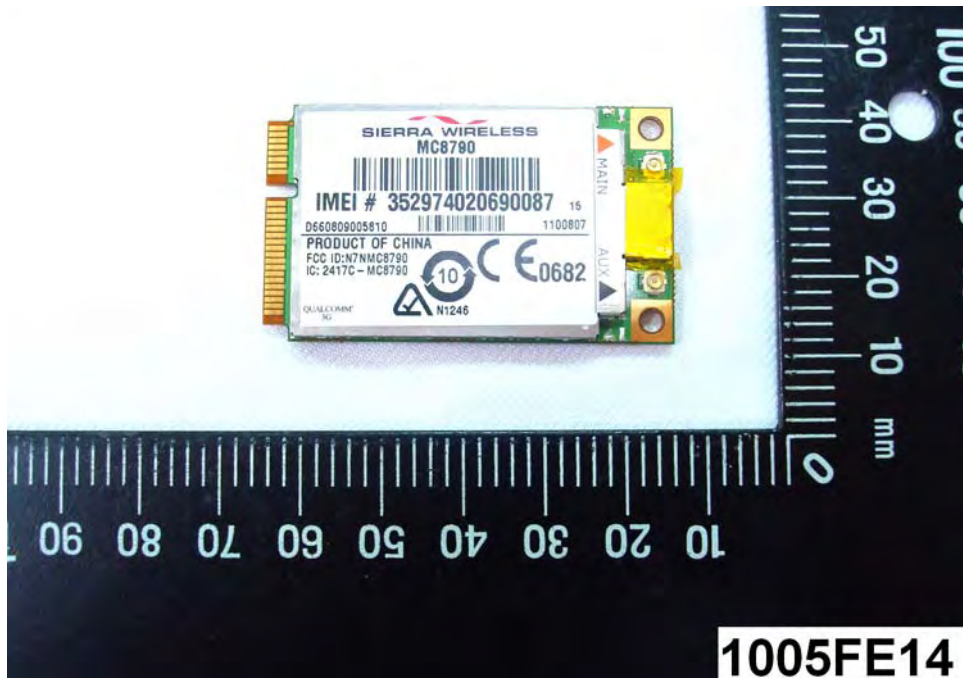

(7) EUT Photo