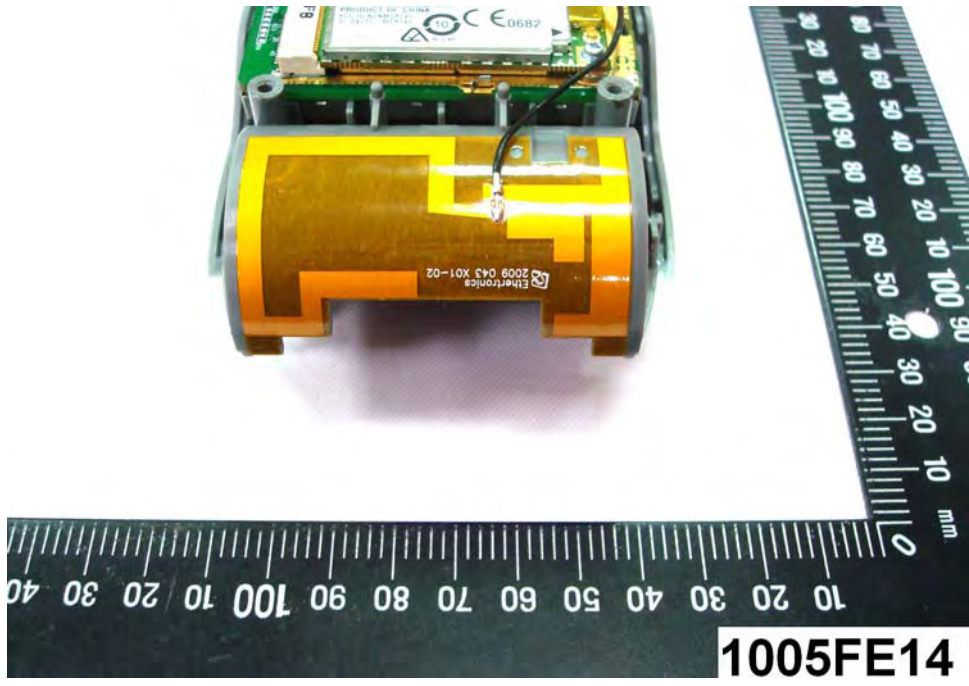

Internal Photos

Model Name: FD-400 , FD-400(MC8790) , FD-400Ti

FCC ID: MQT-FD400TI

(1) EUT Photo

(2) EUT Photo

(3) EUT Photo

(4) EUT Photo

(5) EUT Photo

(6) EUT Photo

(7) EUT Photo

(8) EUT Photo

(9) EUT Photo

(10) EUT Photo

1005FE14

(11) EUT Photo

(12) EUT Photo