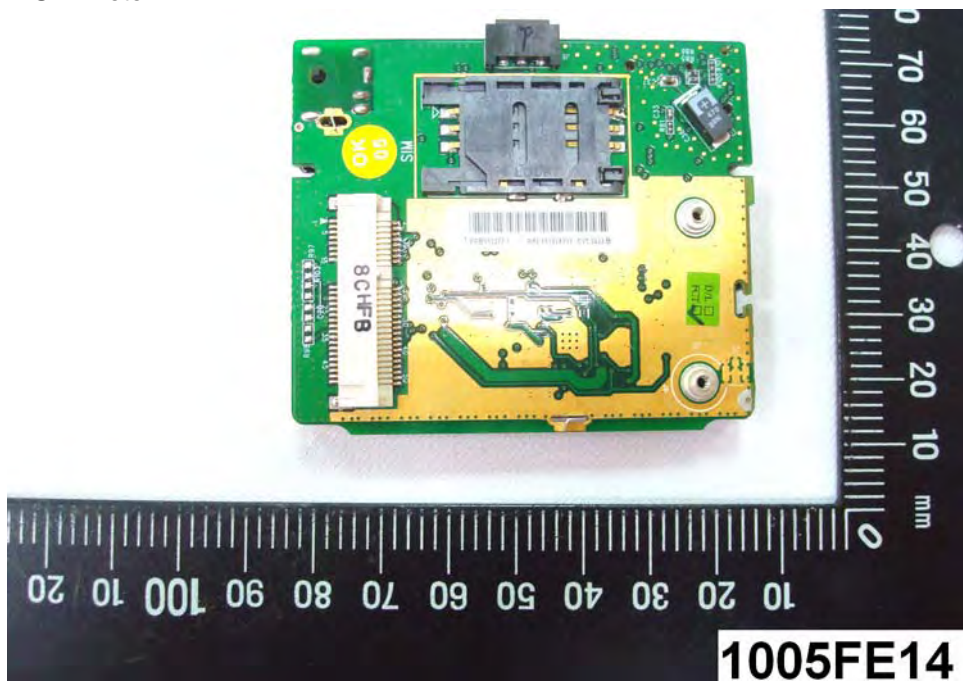

Internal Photos

Model Name: FD-400 , FD-400(MC8790) , FD-400Ti

FCC ID: MQT-FD400TI

(1) EUT Photo

(2) EUT Photo

(3) EUT Photo

(4) EUT Photo

(5) EUT Photo

(6) EUT Photo

(7) EUT Photo

(8) EUT Photo

(9) EUT Photo

(10) EUT Photo

1005FE14

(11) EUT Photo

(12) EUT Photo