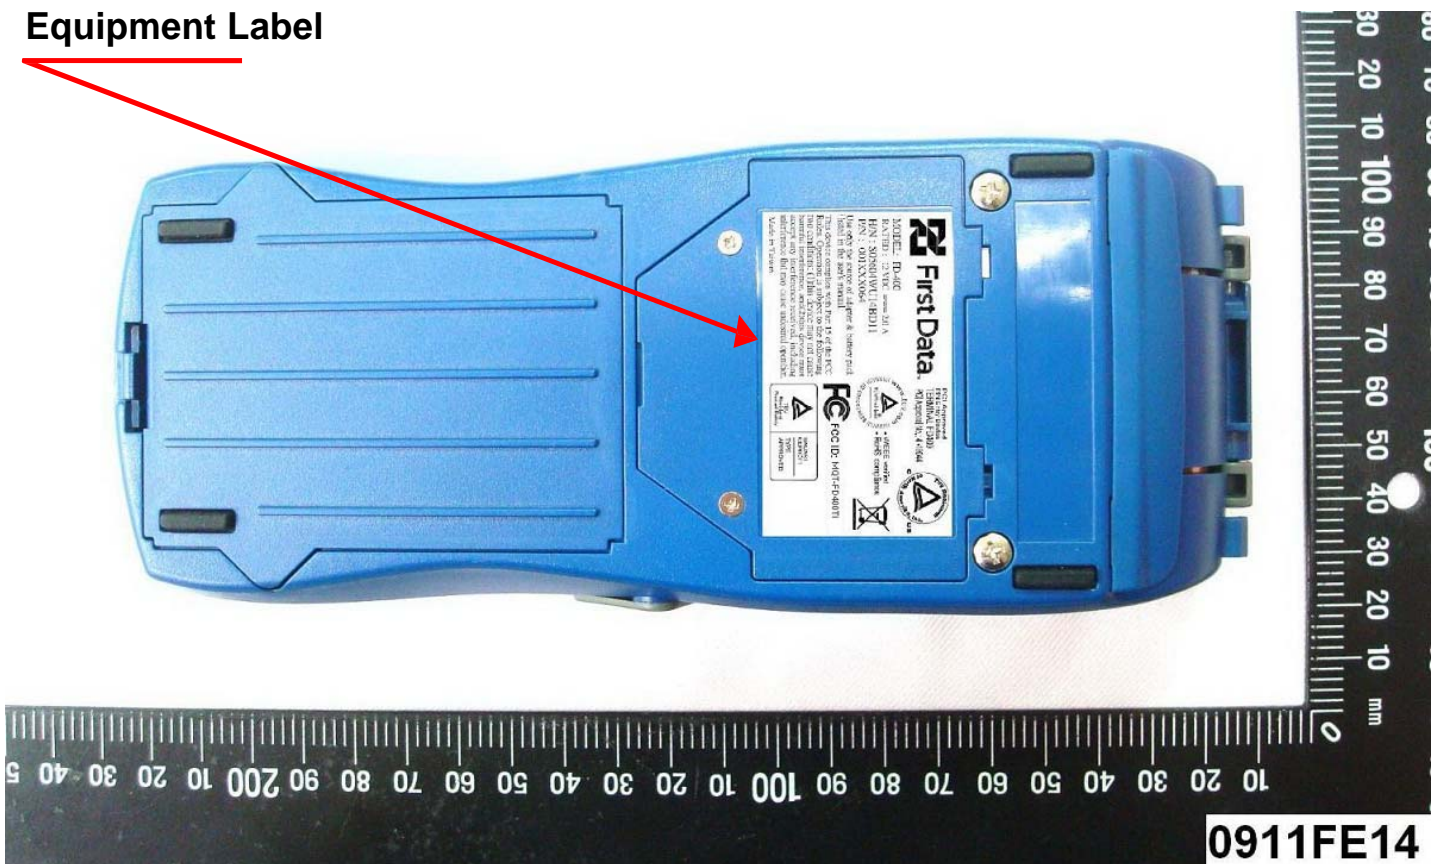

Label Info & Location

FCC ID: MQT-FD400TI

Label Format:

Label Position:

Equipment Label

Back View