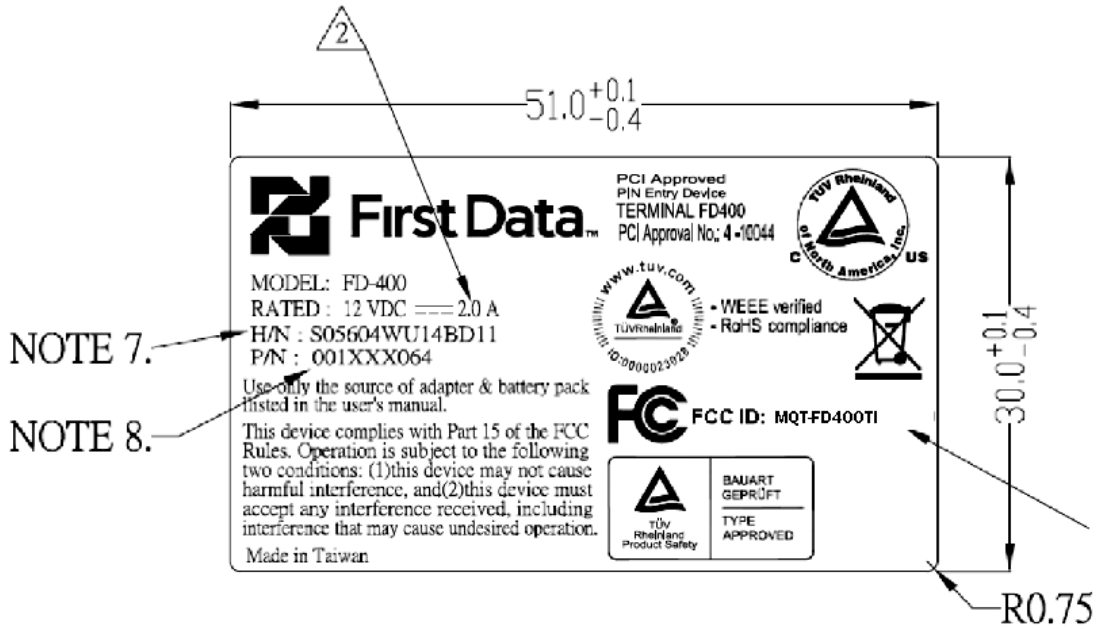

Label Info & Location

FCC ID: MQT-FD400TI

Label Format:

Label Position:

Equipment Label

Back View