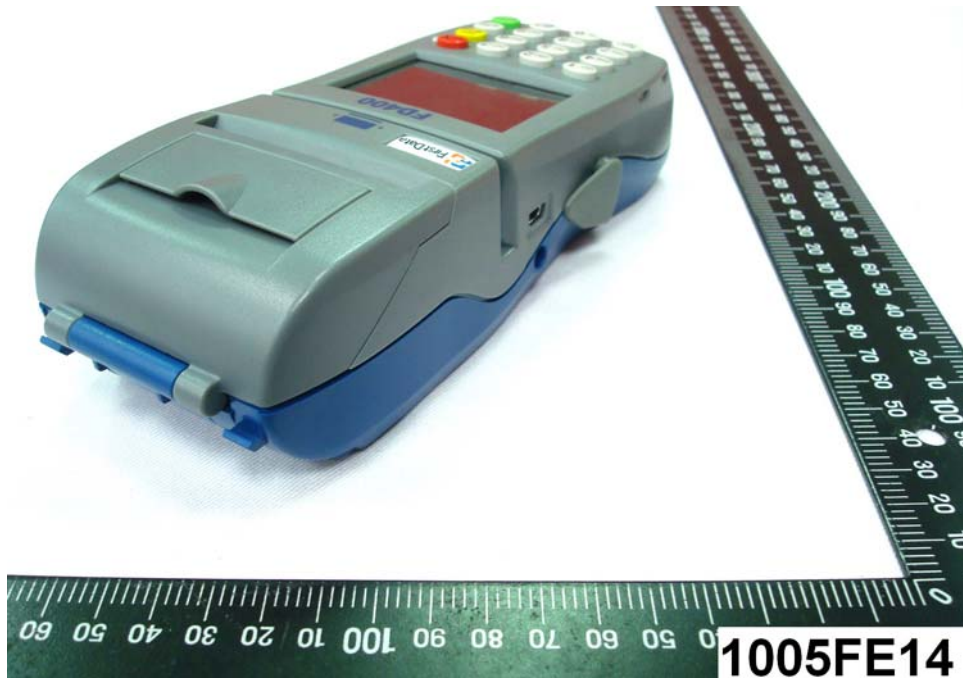

External Photos

Model Name: FD-400 , FD-400(MC8790) , FD-400Ti

FCC ID: MQT-FD400TI

(1) EUT Photo

(2) EUT Photo

(3) EUT Photo

(4) EUT Photo

(5) EUT Photo