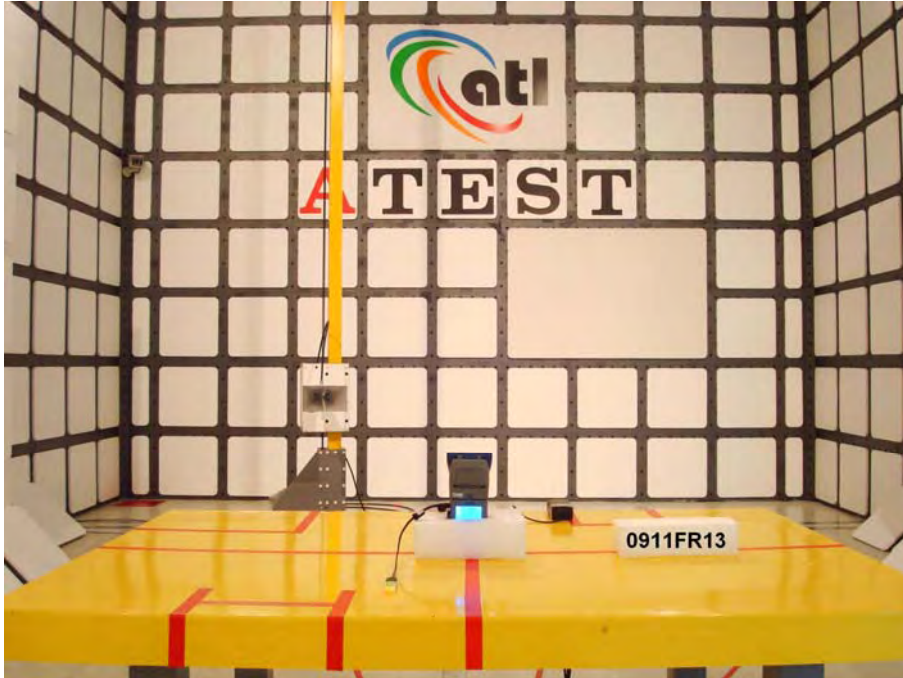

## Test Setup Photographs

Description : Front View of AC Power Conducted Emissions Test

Description : Back View of AC Power Conducted Emissions Test

Description : Front View of Field Strength of Spurious Radiation Test  
Below 1GHz

Description : Back View of Field Strength of Spurious Radiation Test  
Below 1GHz

Description : Front View of Field Strength of Spurious Radiation Test  
Above 1GHz

Description : Back View of Field Strength of Spurious Radiation Test  
Above 1GHz