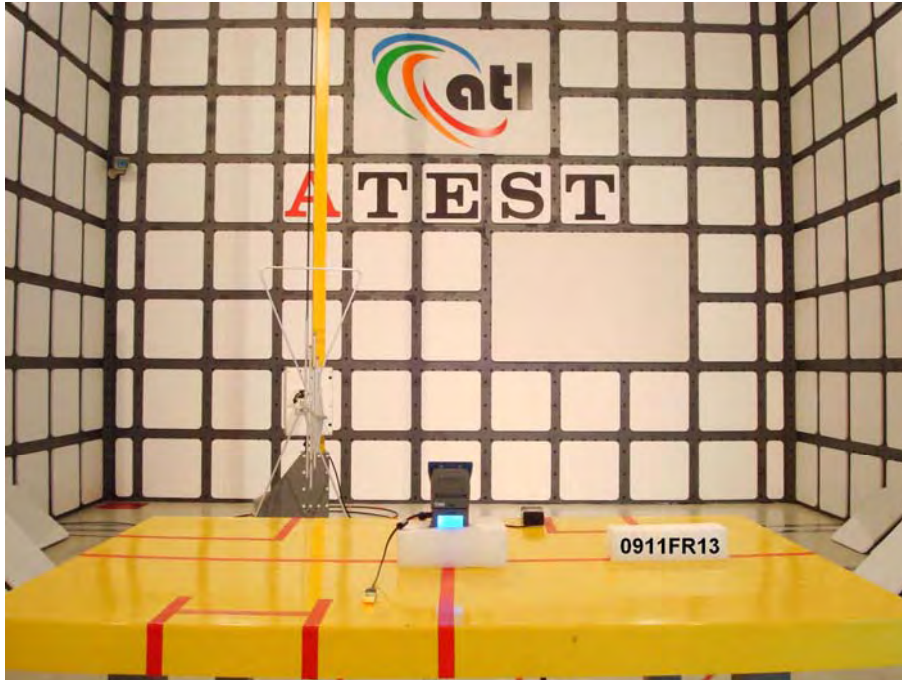

## Test Setup Photographs

Description : Front View of AC Power Conducted Emissions Test

Description : Back View of AC Power Conducted Emissions Test

Description : Front View of Field Strength of Spurious Radiation Test  
Below 1GHz

Description : Back View of Field Strength of Spurious Radiation Test  
Below 1GHz

Description : Front View of Field Strength of Spurious Radiation Test  
Above 1GHz

Description : Back View of Field Strength of Spurious Radiation Test  
Above 1GHz