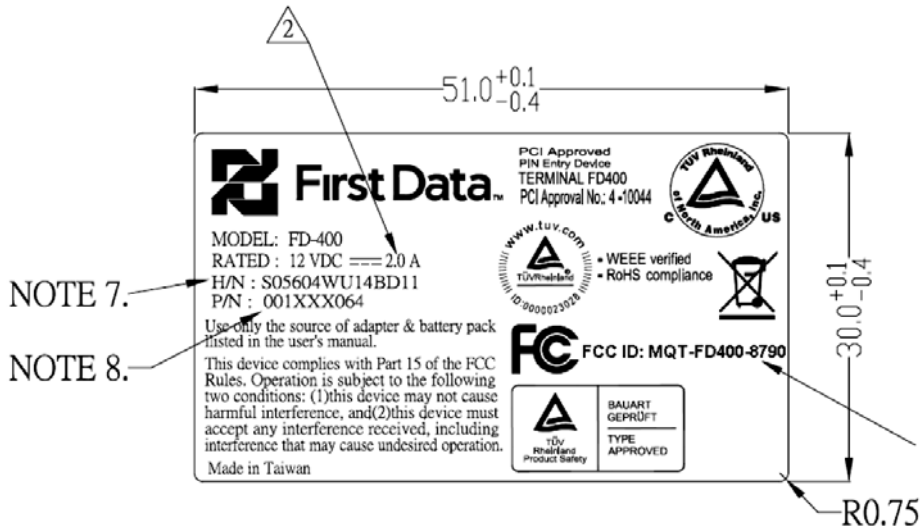

Label Info & Location

FCC ID: MQT-FD400-8790

Label Format:

Label Position:

Equipment Label

Back View