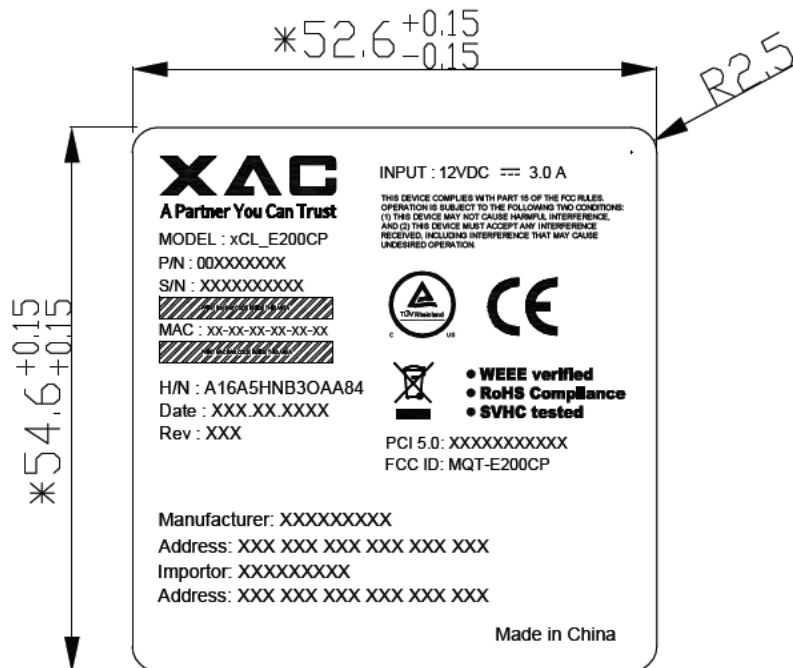

LABEL LOCATION

The label will be permanently affixed at a conspicuous location on the device.

FCC ID : MQT-E200CP