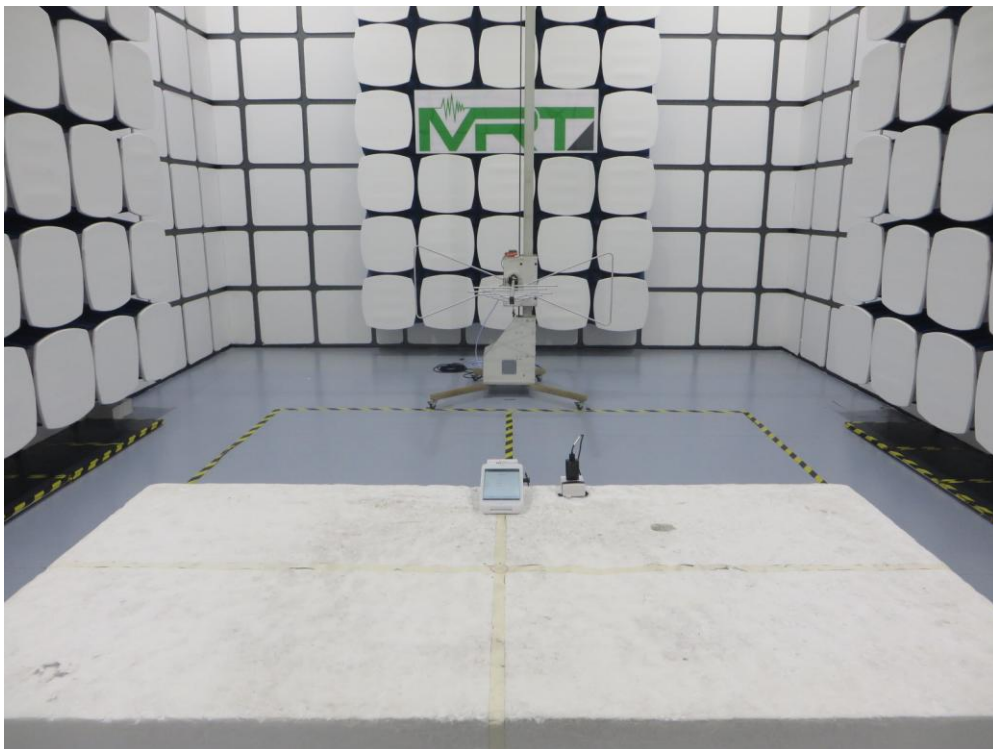

## FCC Part15C Test Setup Photo

Description: Front view of Conducted Emission Test Setup

Description: Back view of Conducted Emission Test Setup

Description: Radiated Emission Test Setup for 9kHz ~ 30MHz

Description: Radiated Emission Test Setup for 30MHz ~ 1GHz

Description: Radiated Emission Test Setup for 1GHz ~ 18GHz

Description: Radiated Emission Test Setup for 18GHz ~ 25GHz