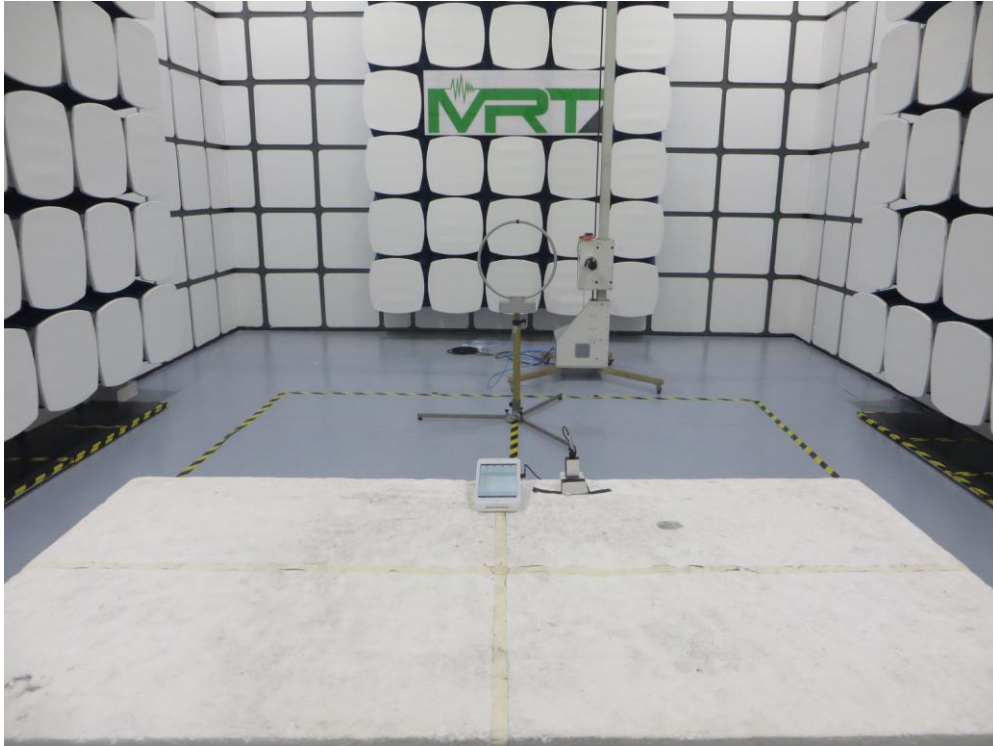

## FCC Part15C Test Setup Photo

Description: Front view of Conducted Emission Test Setup

Description: Back view of Conducted Emission Test Setup

Description: Radiated Emission Test Setup for 9kHz ~ 30MHz

Description: Radiated Emission Test Setup for 30MHz ~ 1GHz

Description: Radiated Emission Test Setup for 1GHz ~ 18GHz

Description: Radiated Emission Test Setup for 18GHz ~ 25GHz