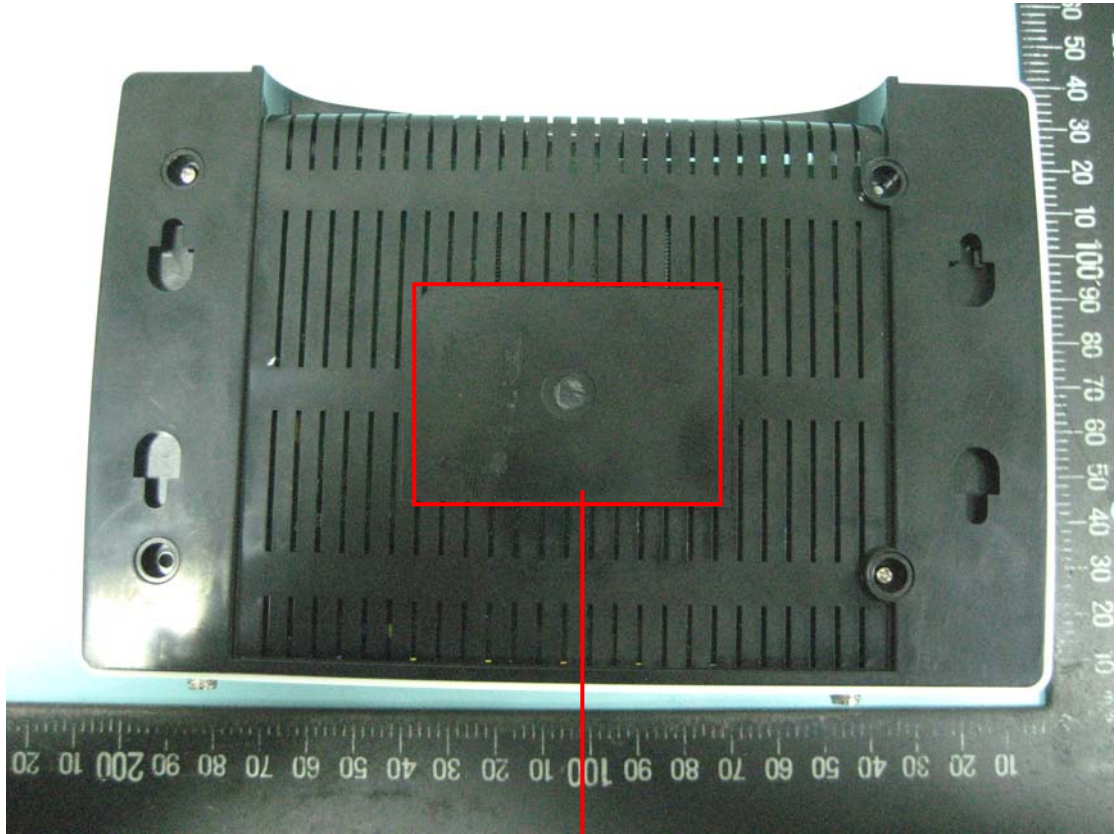

WR5205 B-LABEL

802.11n 2T2R Router with USB2.0 Port
FCC ID:MQ4WR5205 **Model Name:WR5205**

This device complies with Part 15 of the FCC Rules. Operation is subject to the following two conditions: (1) This device may not cause harmful interference, and (2) this device must accept any interference received, including interference that may cause undesired operation.

BARCODE

CE **!** **FC** Trade Name : AboCom

厚銀底黑字+打字印模
size:59X39mm

WR5206 B-LABEL

802.11n 2T2R Router
FCC ID:MQ4WR5205 **Model Name:WR5206**

This device complies with Part 15 of the FCC Rules. Operation is subject to the following two conditions: (1) This device may not cause harmful interference, and (2) this device must accept any interference received, including interference that may cause undesired operation.

BARCODE

CE **!** **FC** Trade Name : AboCom

厚銀底黑字+打字印模
size:59X39mm