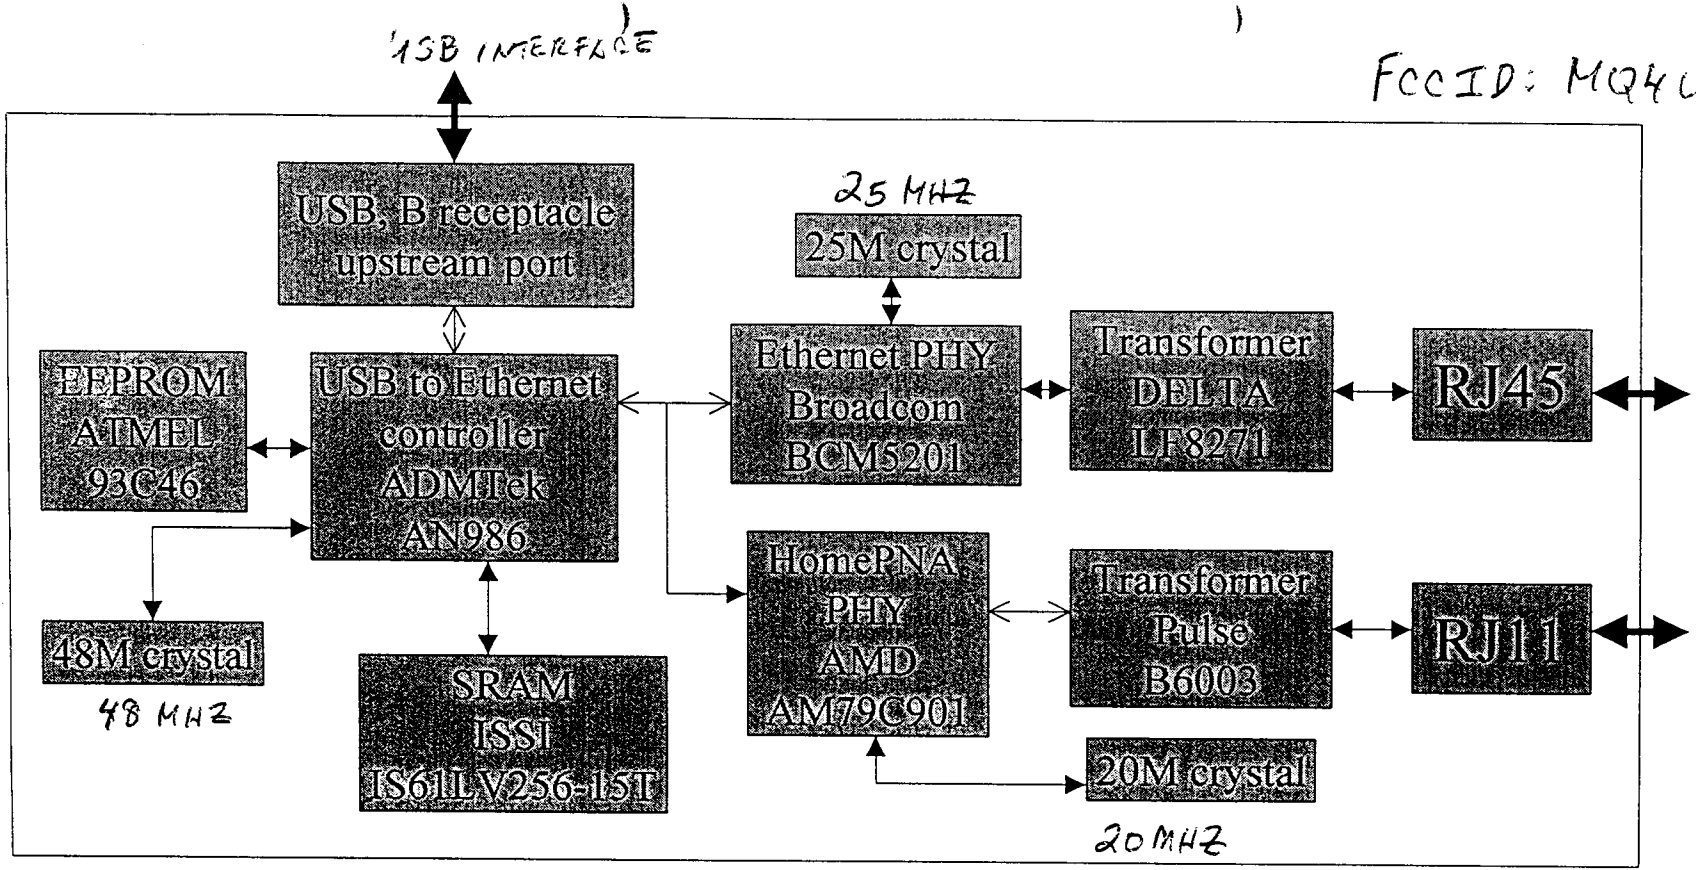

FCC ID: MQ4UHF1K

ABO Com ETHERNET ADAPTOR