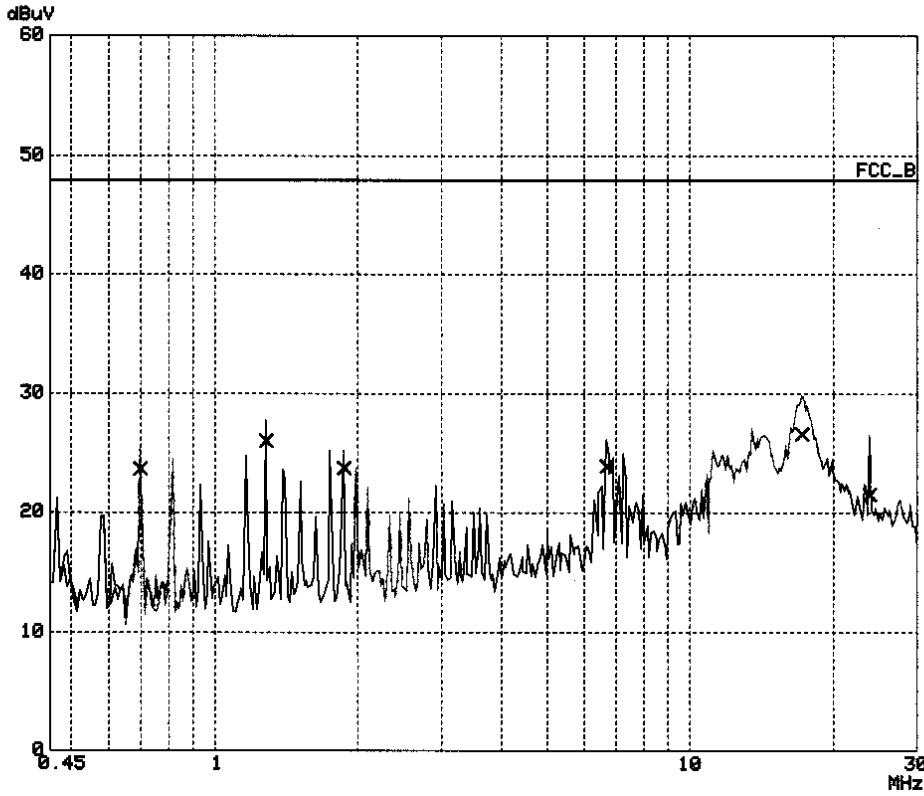

Scan Settings (1 Range)

Frequencies			Receiver Settings				
Start	Stop	Step	IF BW	Detector	M-Time	Atten	Preamp
450k	30M	8k	9k	PK	20ms	AUTO LN	OFF

Final Measurement: x QP  
Meas Time: 1 s

**Intertek Testing Services**  
**RF Voltage**

Scan Settings (1 Range)

Frequencies			Receiver Settings				
Start	Stop	Step	IF BW	Detector	M-Time	Atten	Preamp
450k	30M	8k	9k	PK	20ms	AUTO LN	OFF

Final Measurement: x QP  
Meas Time: 1 s