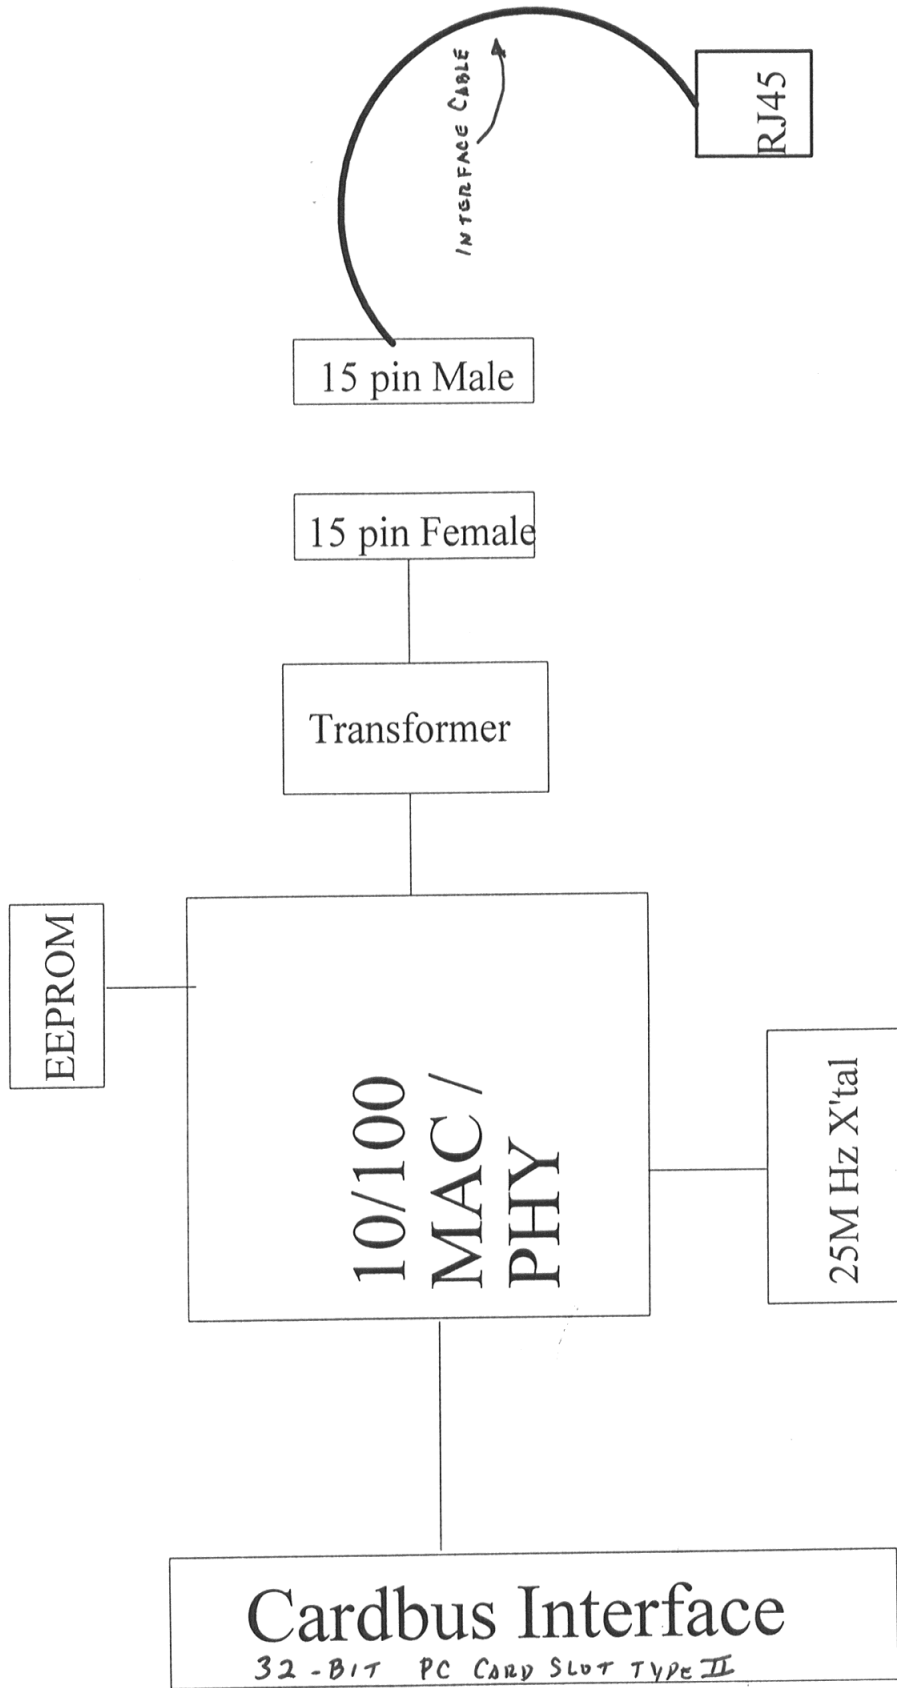

# FE2500 10/100M Ethernet Cardbus PC Card

FCC ID: MQHFE2500A

**AboCom Systems, Inc.**

Designed by :	Richard Chen
Issue Date :	Dec. 27, 1999
Title :	FE2500 10/100 Ethernet Cardbus PC Card
Size :	Document Number
Rev :	A1
Date :	Monday, December 27, 1999
Sheet :	4
of :	4