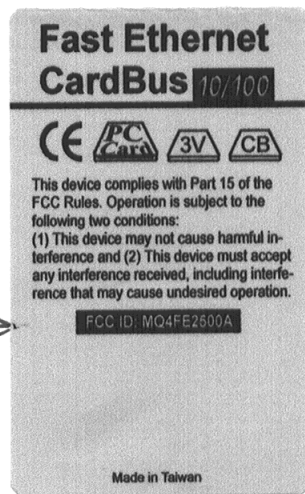

FCC ID

The FCC ID Label will be placed on the equipment as shown in the photograph below.

FCC ID: MQ4FE2500A