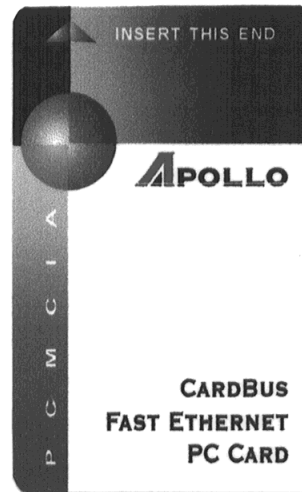

FCC ID

The FCC ID Label will be placed on the equipment as shown in the photograph below.

FCC ID: MQ4FE2500A