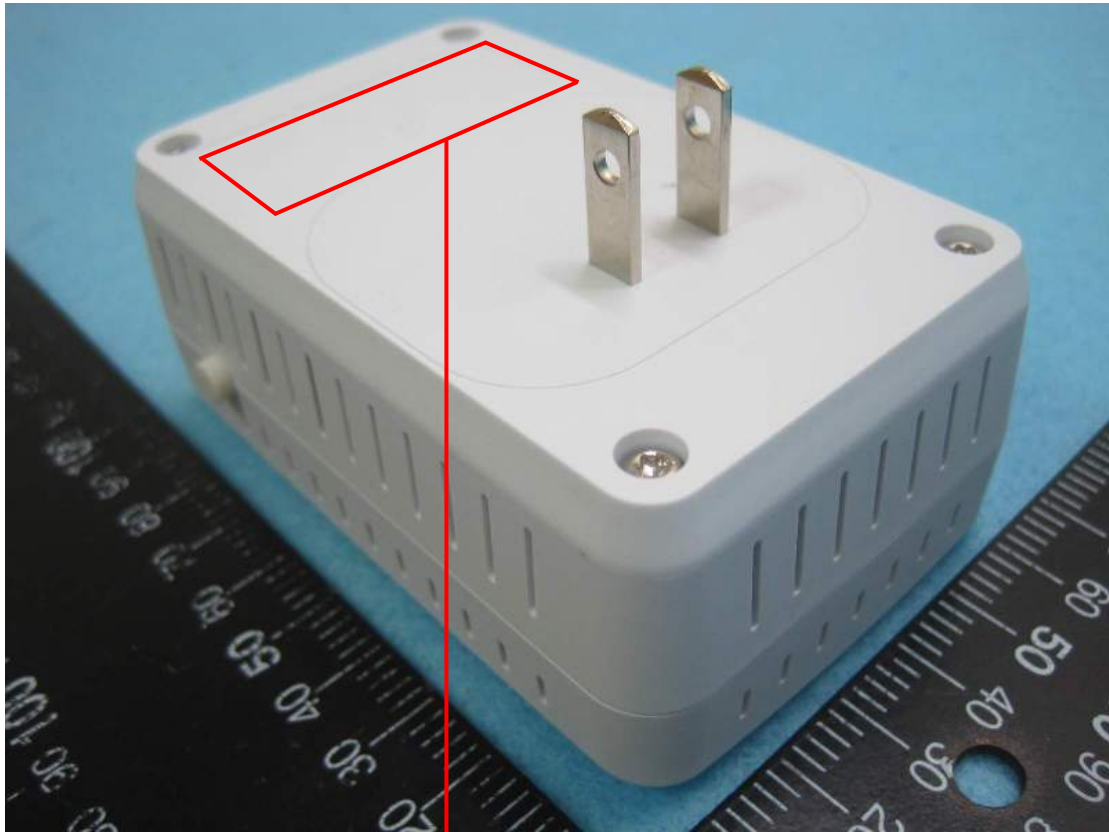

Label location:

Label Dimension: 70*80mm

Model name: PLW5Z	
FCC ID: MQ4-PLW5Z	
	
<p>This device complies with Part 15 of the FCC Rules. Operation is subject to the following two conditions: (1) This device may not cause harmful interference, and (2) this device must accept any interference received, including interference that may cause undesired operation.</p>	