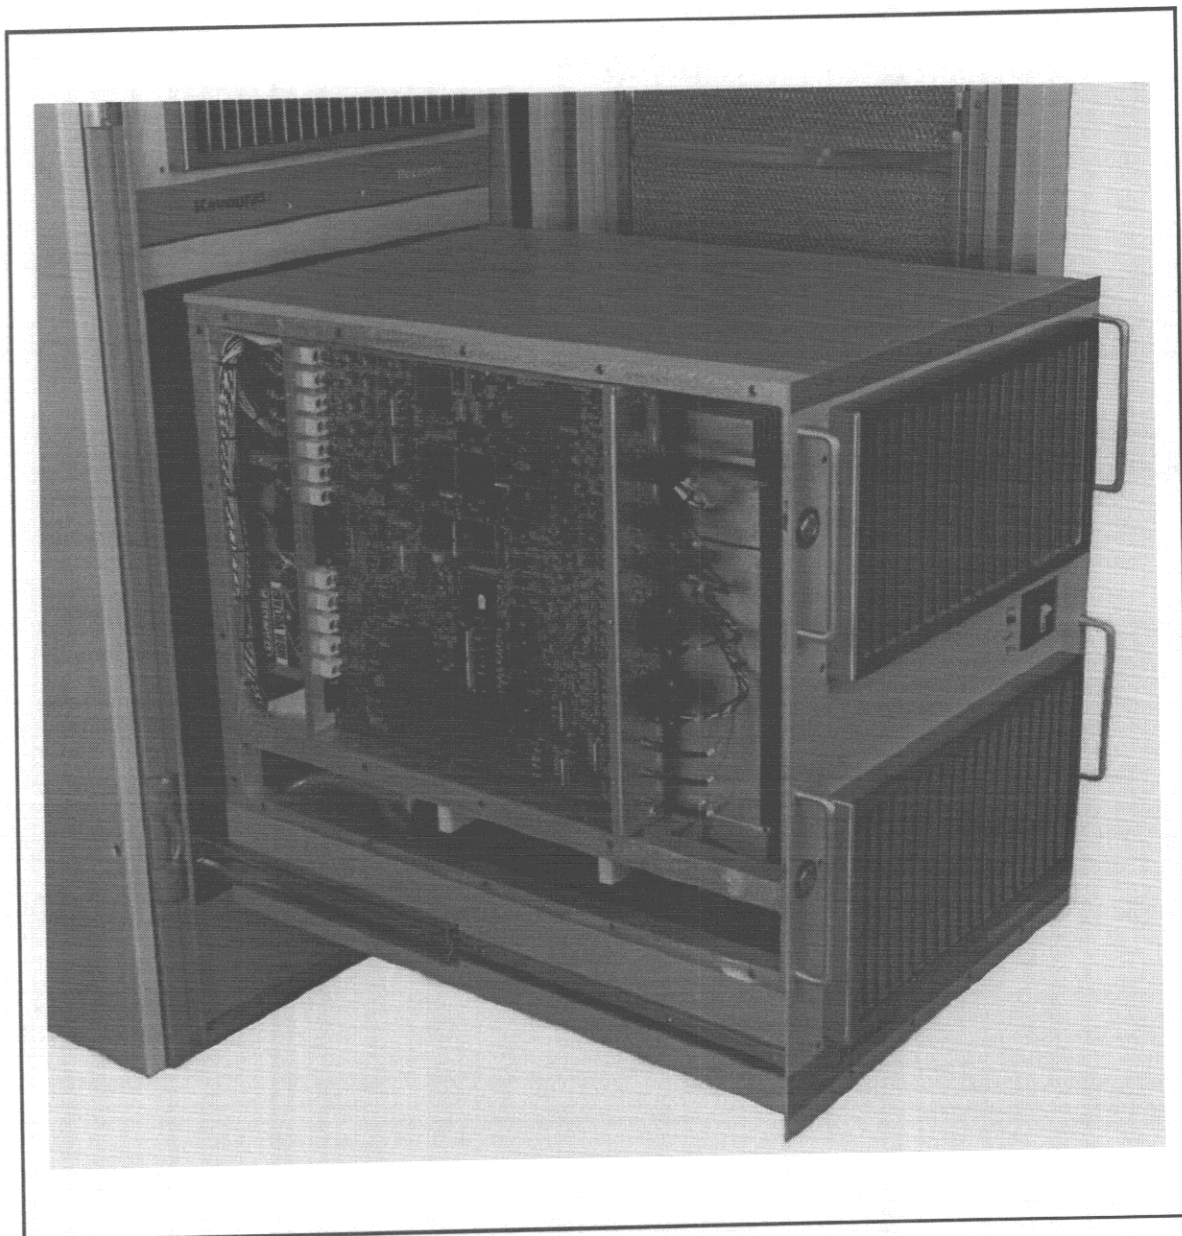

Figure 5. Transmitter Cabinet (maintenance condition).

FCC ID: MPDTDR4370B-C1
Kavouras Inc.

Figure 6. Transmitter Chassis in Maintenance Position. (side cover removed)

FCC ID: MPDTDR4370B-C1
Kavouras Inc.

Figure 7. Transmitter Chassis (front cover removed).

FCC ID: MPDTDR4370B-C1
Kavouras Inc.