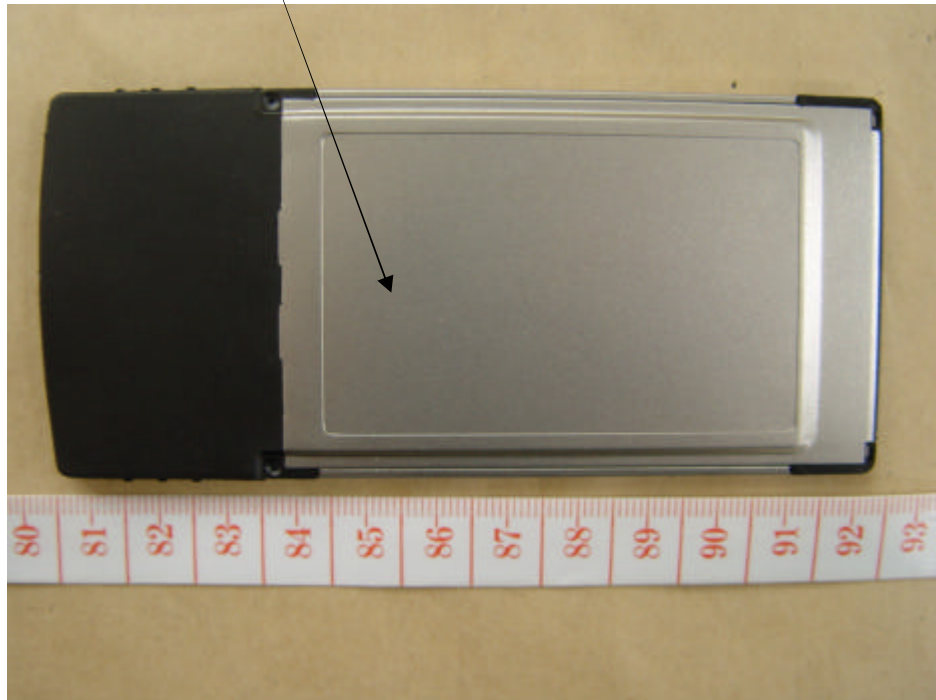

802.11g WLAN CardBus Adapter

**FC** Tested To Comply With FCC Standards **CE0681** **!**  
FOR HOME OR OFFICE

FCCID MP3-9428G-0502

S/N:

MADE IN CHINA  
C455EP9428G31

40 mm

65 mm