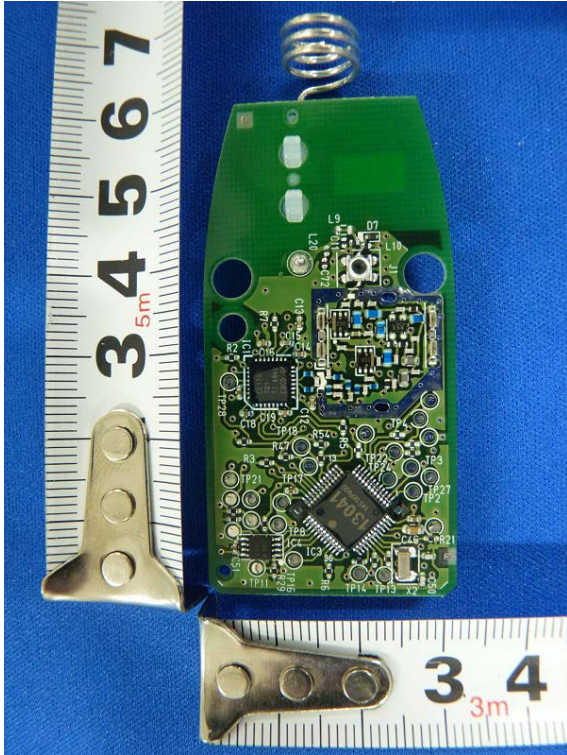

Onboard Transceiver Unit
Model WA42A
FCC ID:MOZWA42A
IC:2584A-WA42A

Interior Photographs (Representative)

PCB

Front View

Rear View