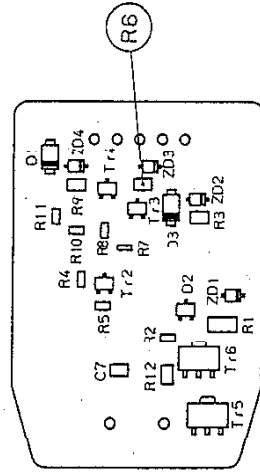

NAME	CIRCUIT DIAGRAM AMPLIFIER
PART NO	627727-701
SCALE	FREE

BOTTOM VIEW

TOP VIEW

NAME	PARTS LAYOUT, AMPLIFIER
PART NO	627727-701
SCALE	FREE

FCC ID: MOZRI-8FTY

SECOND SURFACE

FIRST SURFACE

NAME	PRINTED PATTERN, AMPLIFIER
PART NO	627727-701
SCALE	FREE