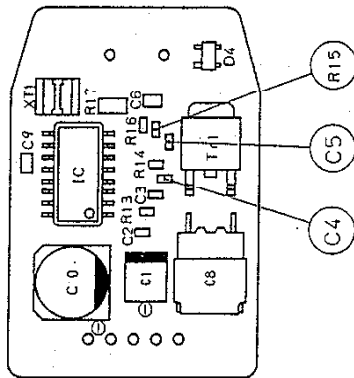

NAME	CIRCUIT DIAGRAM AMPLIFIER
PART NO	627727-701
SCALE	FREE

BOTTOM VIEW

TOP VIEW

NAME	PARTS LAYOUT, AMPLIFIER
PART NO	627727-701
SCALE	FREE

FCC ID: MOZRI-8FTY

SECOND SURFACE

FIRST SURFACE

NAME	PRINTED PATTERN, AMPLIFIER
PART NO	627727-701
SCALE	FREE