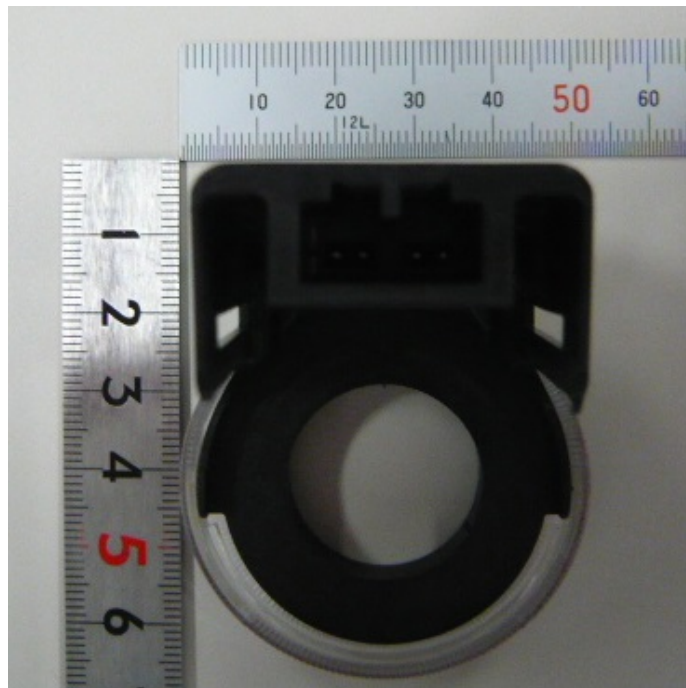

2. Coil Antenna

Appearance (Front View)

Appearance (Reverse View)

Immobilizer
Model: RI-57BTY
FCC ID:MOZRI-57BTY

Appearance (Top View)

Appearance (Bottom View)

Appearance (Side View)

Appearance (Side View)