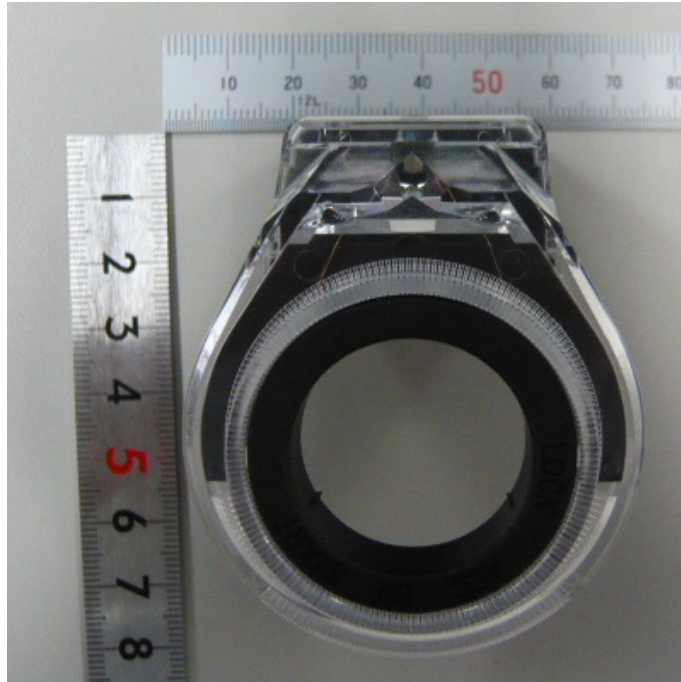

2. Coil Antenna

Appearance (Front View)

Appearance (Reverse View)

Immobilizer
Model: RI-57BTY
FCC ID:MOZRI-57BTY

Appearance (Top View)

Appearance (Bottom View)

Appearance (Side View)

Appearance (Side View)