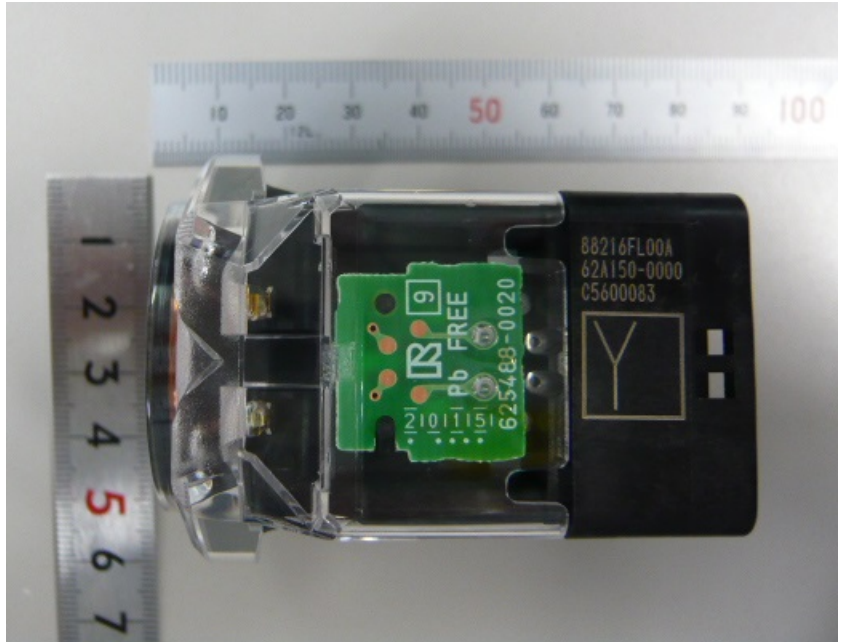

2. Coil Antenna

Appearance (Front View)

Appearance (Reverse View)

Immobilizer
Model: RI-57BTY
FCC ID:MOZRI-57BTY

Appearance (Top View)

Appearance (Bottom View)

Appearance (Side View)

Appearance (Side View)