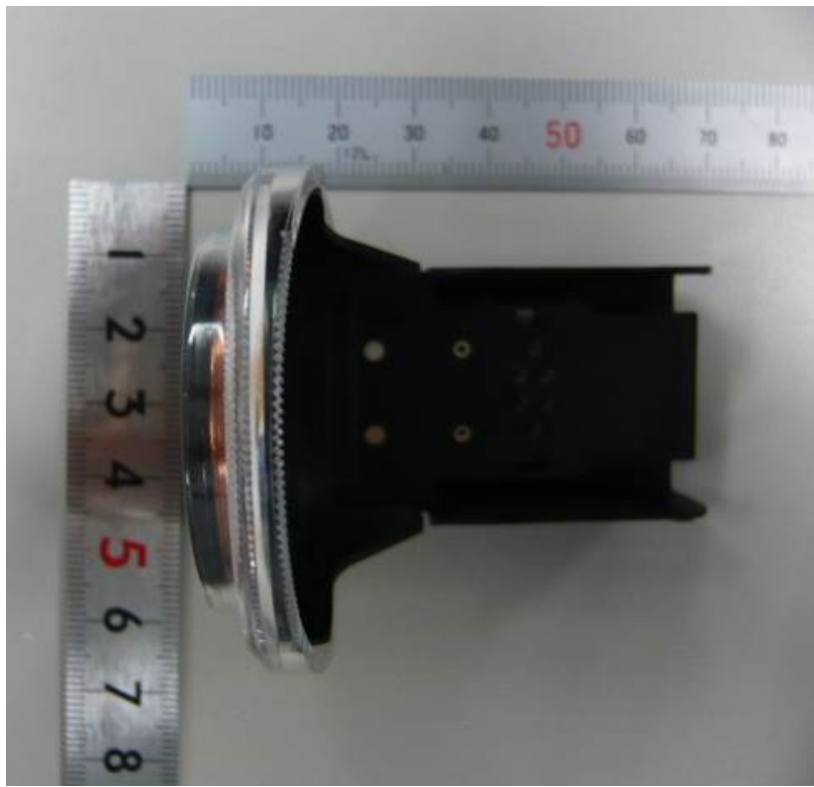

2. Coil Antenna

Appearance (Front View)

Appearance (Reverse View)

Immobilizer
Model: RI-57BTY
FCC ID:MOZRI-57BTY

Appearance (Top View)

Appearance (Bottom View)

Appearance (Side View)

Appearance (Side View)