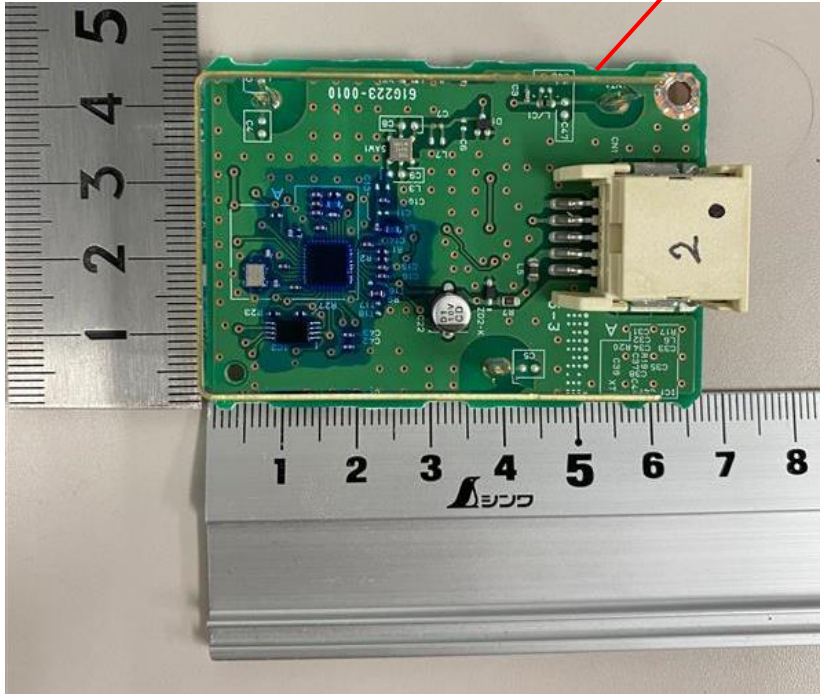

PC boards in the case

Receiver Model GF2UL
FCC ID:MOZGF2UL

PC Board

Front View

Antenna

Rear View