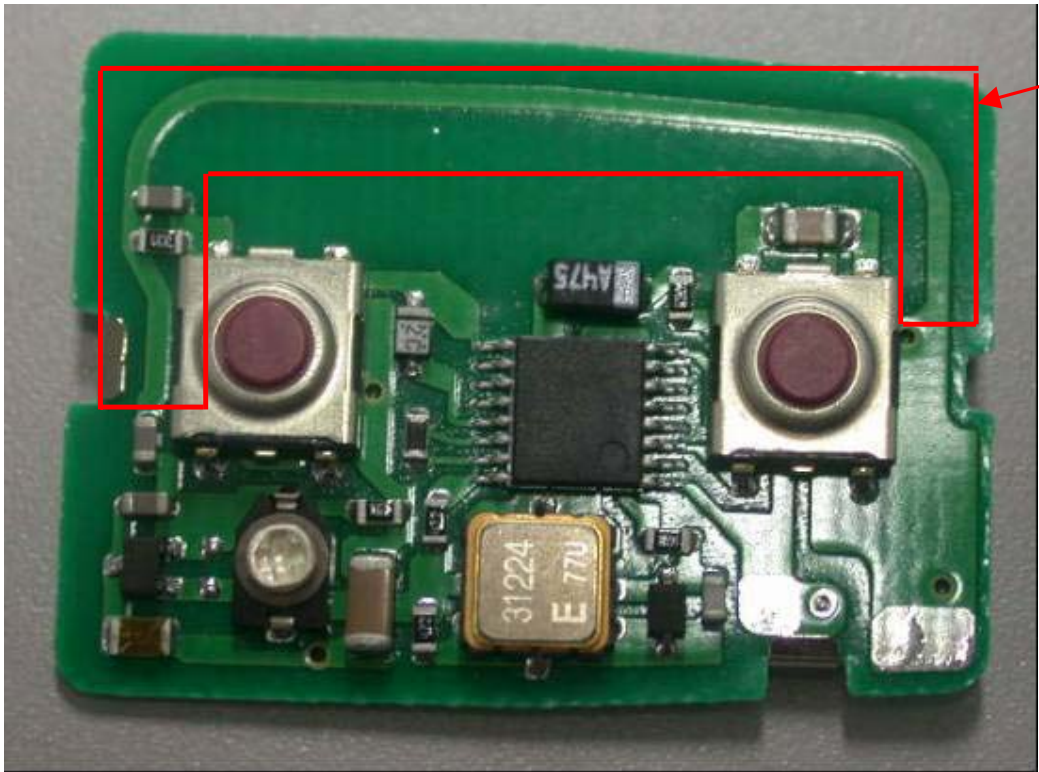

Internal Photograph

PC board inside the case

RKE Transmitter Model F01TG
FCC ID: MOZF01TG

PC board (Front View)

**Pattern
Antenna**

PC board (Reverse View)