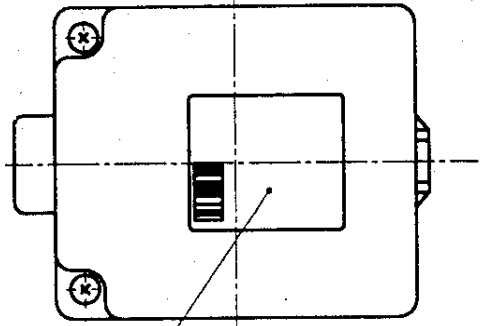

FCC ID LABEL

FCC ID:MOZD02RB

CONTROLLER ASSY. KEYLESS

SUZUKI

DC 12V MADE IN JAPAN

RB

TOKAI RIKAI CO. LTD.

RX MDL № D02RB

IC: 2584-D02RB

Parts Number

FCC ID:MOZD02RB

| | |
|-----------|----------------|
| NAME | APPROVAL LABEL |
| PART. NO. | |
| SCALE | FREE |