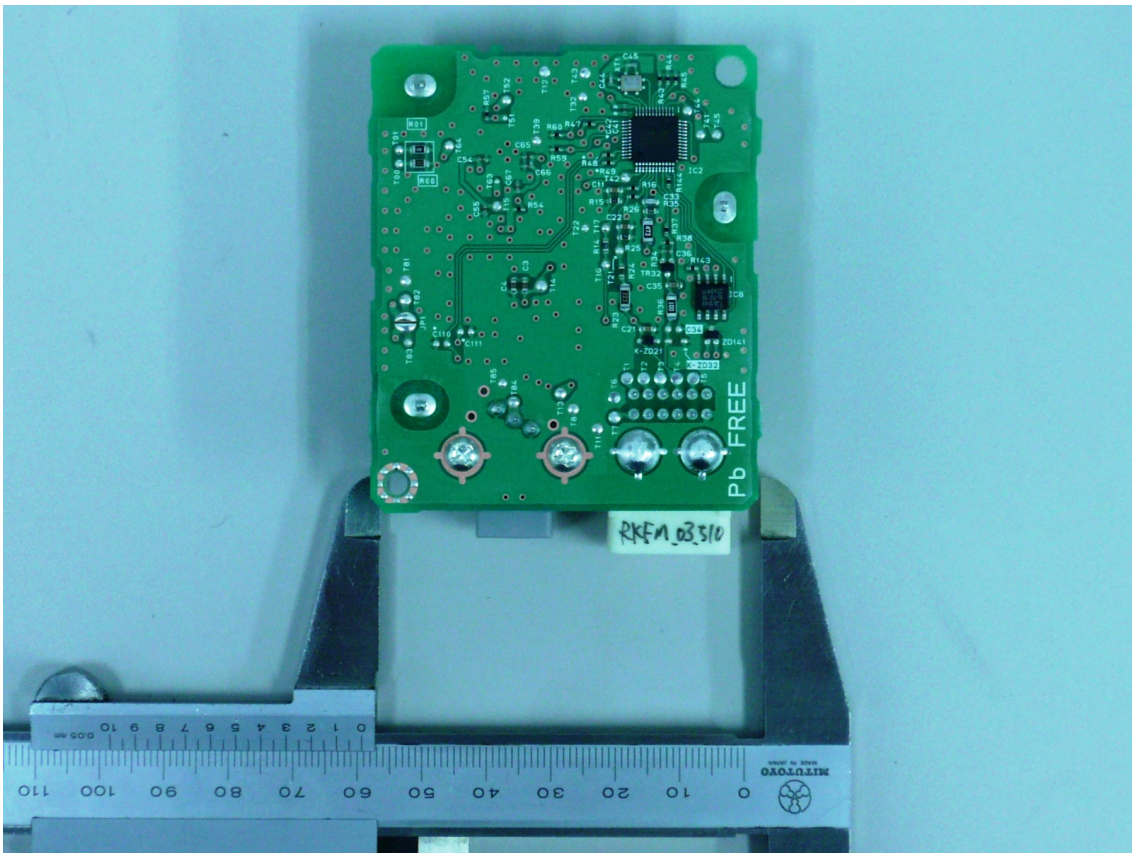

Interior Photographs (Representative)

Top View(With Antenna)

Top View (Without Antenna)

RECEIVER
FCC ID:MOZBG3AW
Model:BG3AW

Interior Photographs (Representative)

Bottom View