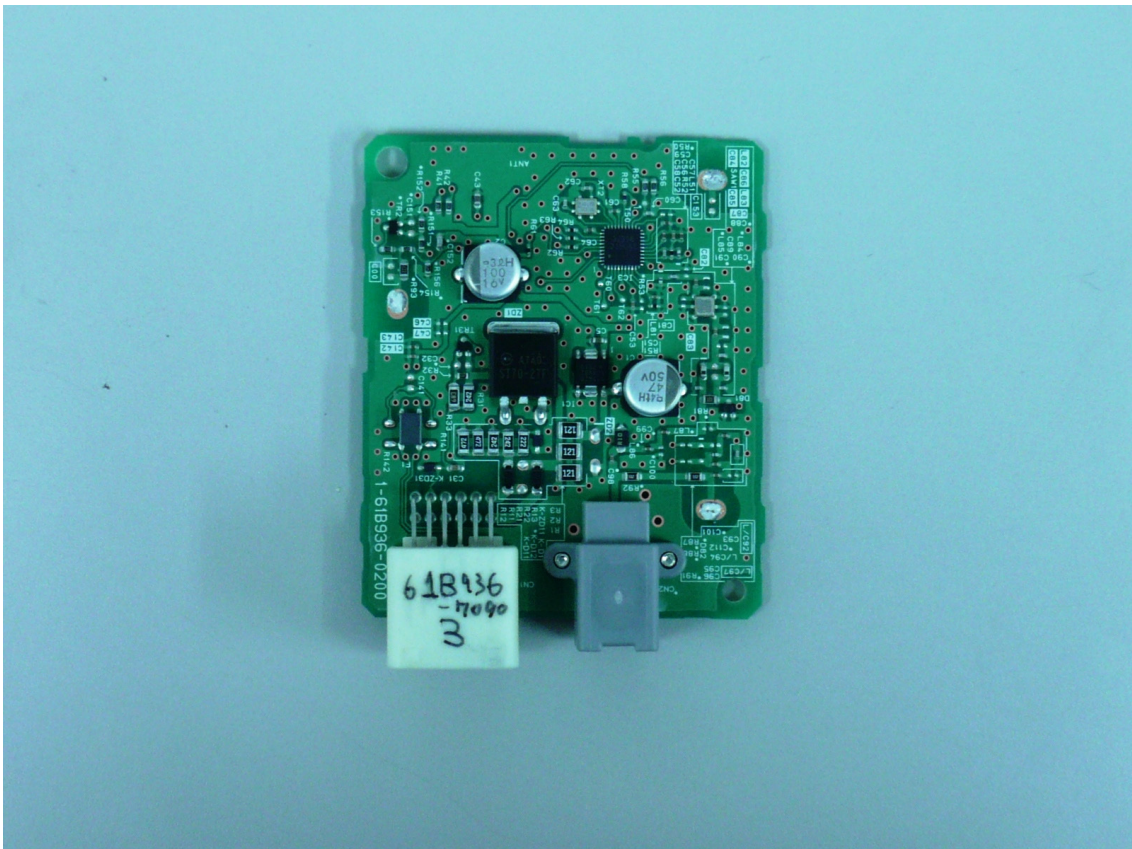

Interior Photographs (Representative)

Top View(With Antenna)

Top View (Without Antenna)

RECEIVER
FCC ID:MOZBG3AW
Model:BG3AW

Interior Photographs (Representative)

Bottom View