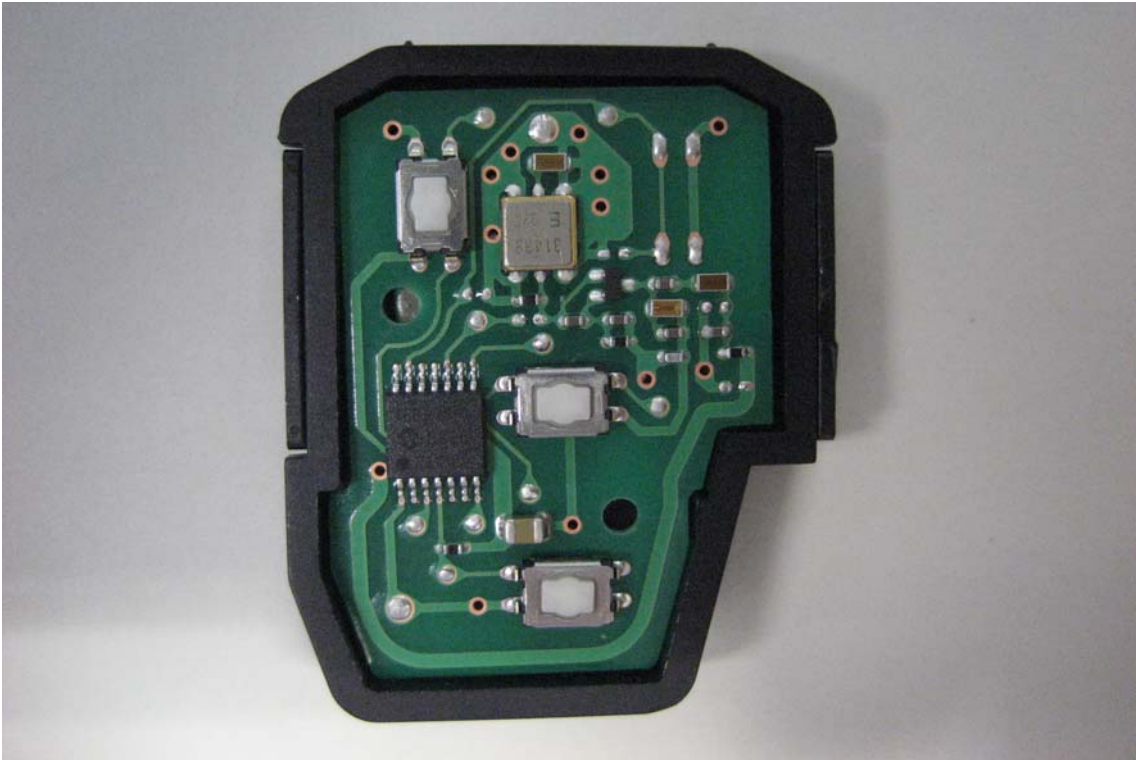

Internal Photograph (Representative)

PC board inside the case

RKE Transmitter
Model B52TH

PC board (Front View)

R F PATTERN
ANTENNA

PC board (Reverse View)