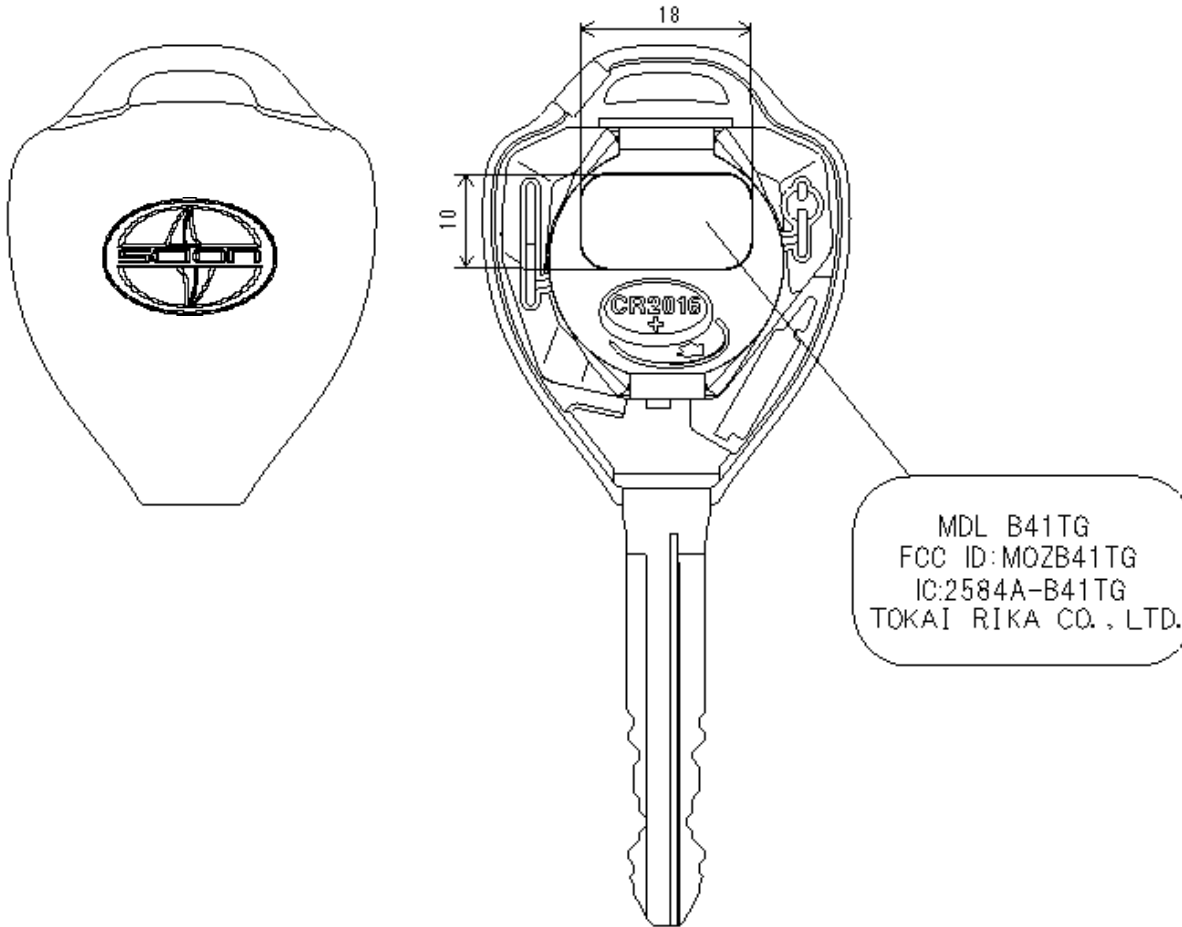

# Approval / Certification Label Layout

FCC ID:MOZB41TG

NAME	RKE Transmitter
PART No.	B41TG
SCALE	Free