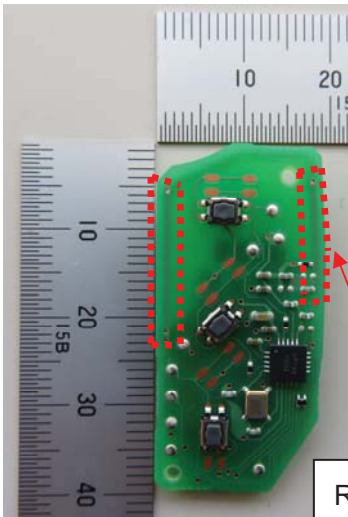

RKE Transmitter Model B3F2F2L
FCC ID:MOZ B3F2F2L
IC:2584A- B3F2F2L

PC board (Front View)

PC board (Rear View)

RF PATTERN ANTENNA

PC board inside the case

RKE Transmitter Model B3F2F2L
FCC ID:MOZ B3F2F2L
IC:2584A- B3F2F2L

PC board inside the case