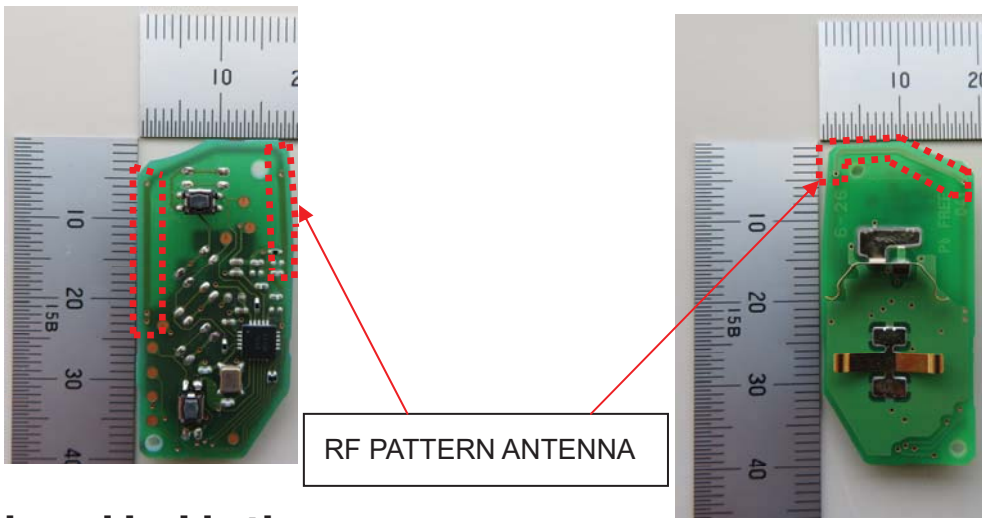

RKE Transmitter Model B3F2F2L
FCC ID:MOZ B3F2F2L
IC:2584A- B3F2F2L

PC board (Front View)

PC board (Rear View)

RF PATTERN ANTENNA

PC board inside the case

RKE Transmitter Model B3F2F2L
FCC ID:MOZ B3F2F2L
IC:2584A- B3F2F2L

PC board inside the case