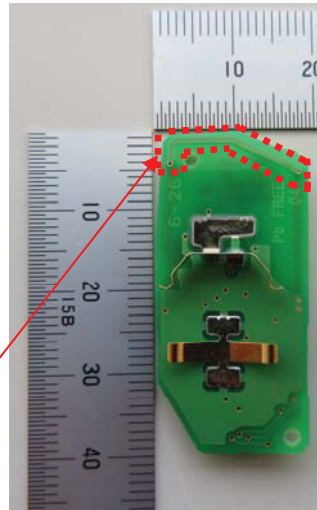

RKE Transmitter Model B3F2F2L
FCC ID:MOZ B3F2F2L
IC:2584A- B3F2F2L

PC board (Front View)

PC board (Rear View)

RF PATTERN ANTENNA

PC board inside the case

RKE Transmitter Model B3F2F2L
FCC ID:MOZ B3F2F2L
IC:2584A- B3F2F2L

PC board inside the case