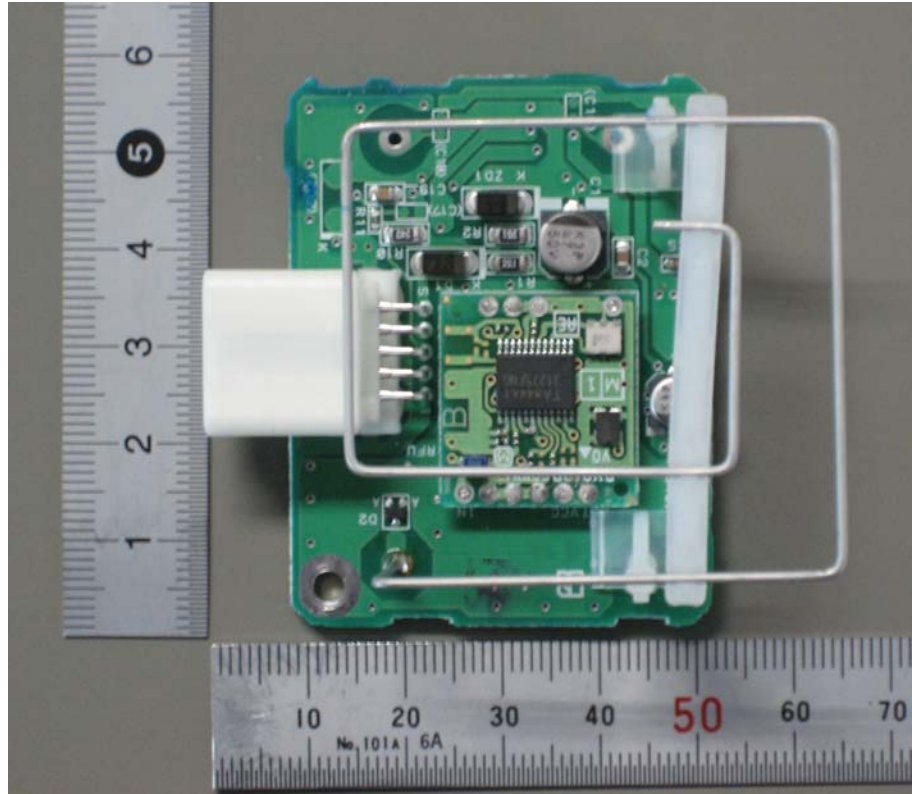

Receiver Model B23RG  
FCC ID: MOZB23RG

## Internal Photograph

### Mother Board (Front View)

### Mother Board (Reverse View)

Receiver Model B23RG  
FCC ID: MOZB23RG

RF Module (Front View)

RF Module (Reverse View)