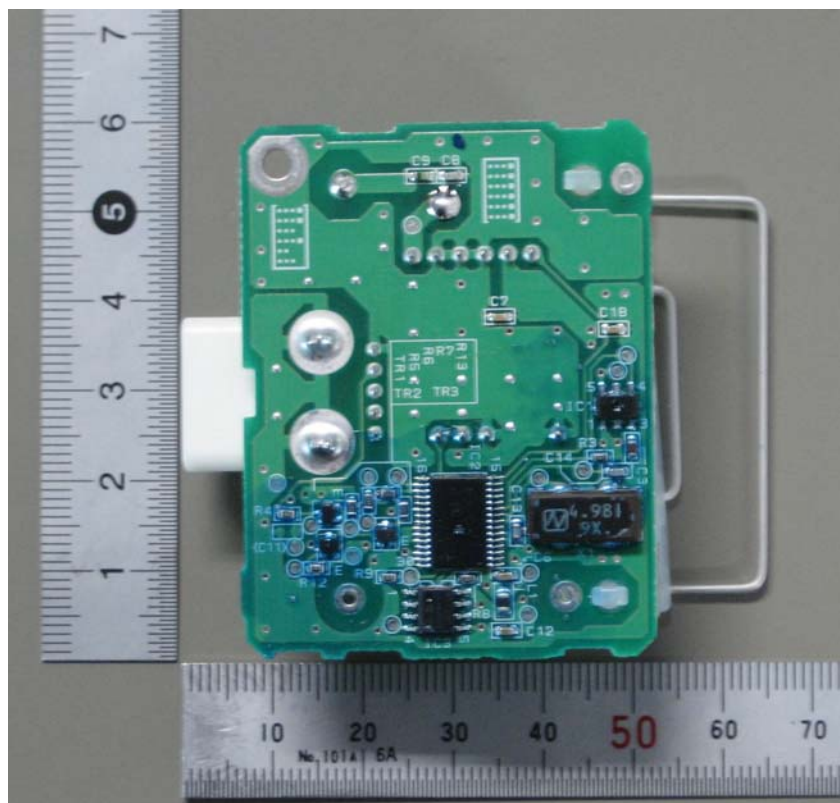

Receiver Model B23RG  
FCC ID: MOZB23RG

## Internal Photograph

### Mother Board (Front View)

### Mother Board (Reverse View)

Receiver Model B23RG  
FCC ID: MOZB23RG

RF Module (Front View)

RF Module (Reverse View)