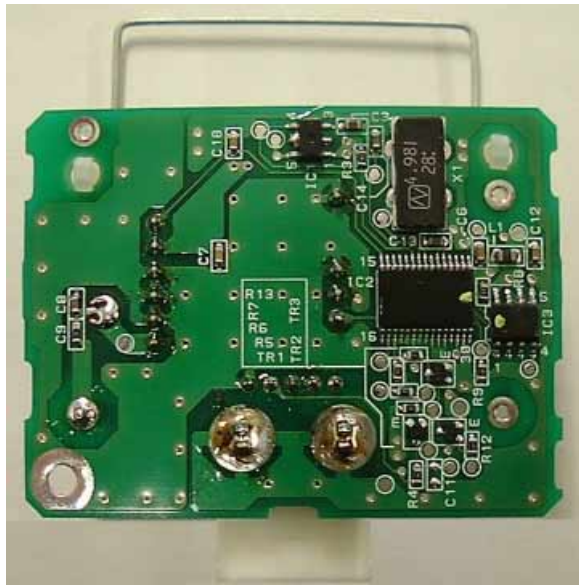

Summary I of Change to Receiver FCC ID:MOZB21RG

Component changed

The following part is changed.

Item	Before	After
Antenna	Photo 1 & Photo 2	Photo 3 & Photo 4

Photo 1

Photo 2

Photo 3

Photo 4

Figure 4

Figure 5

Figure 6