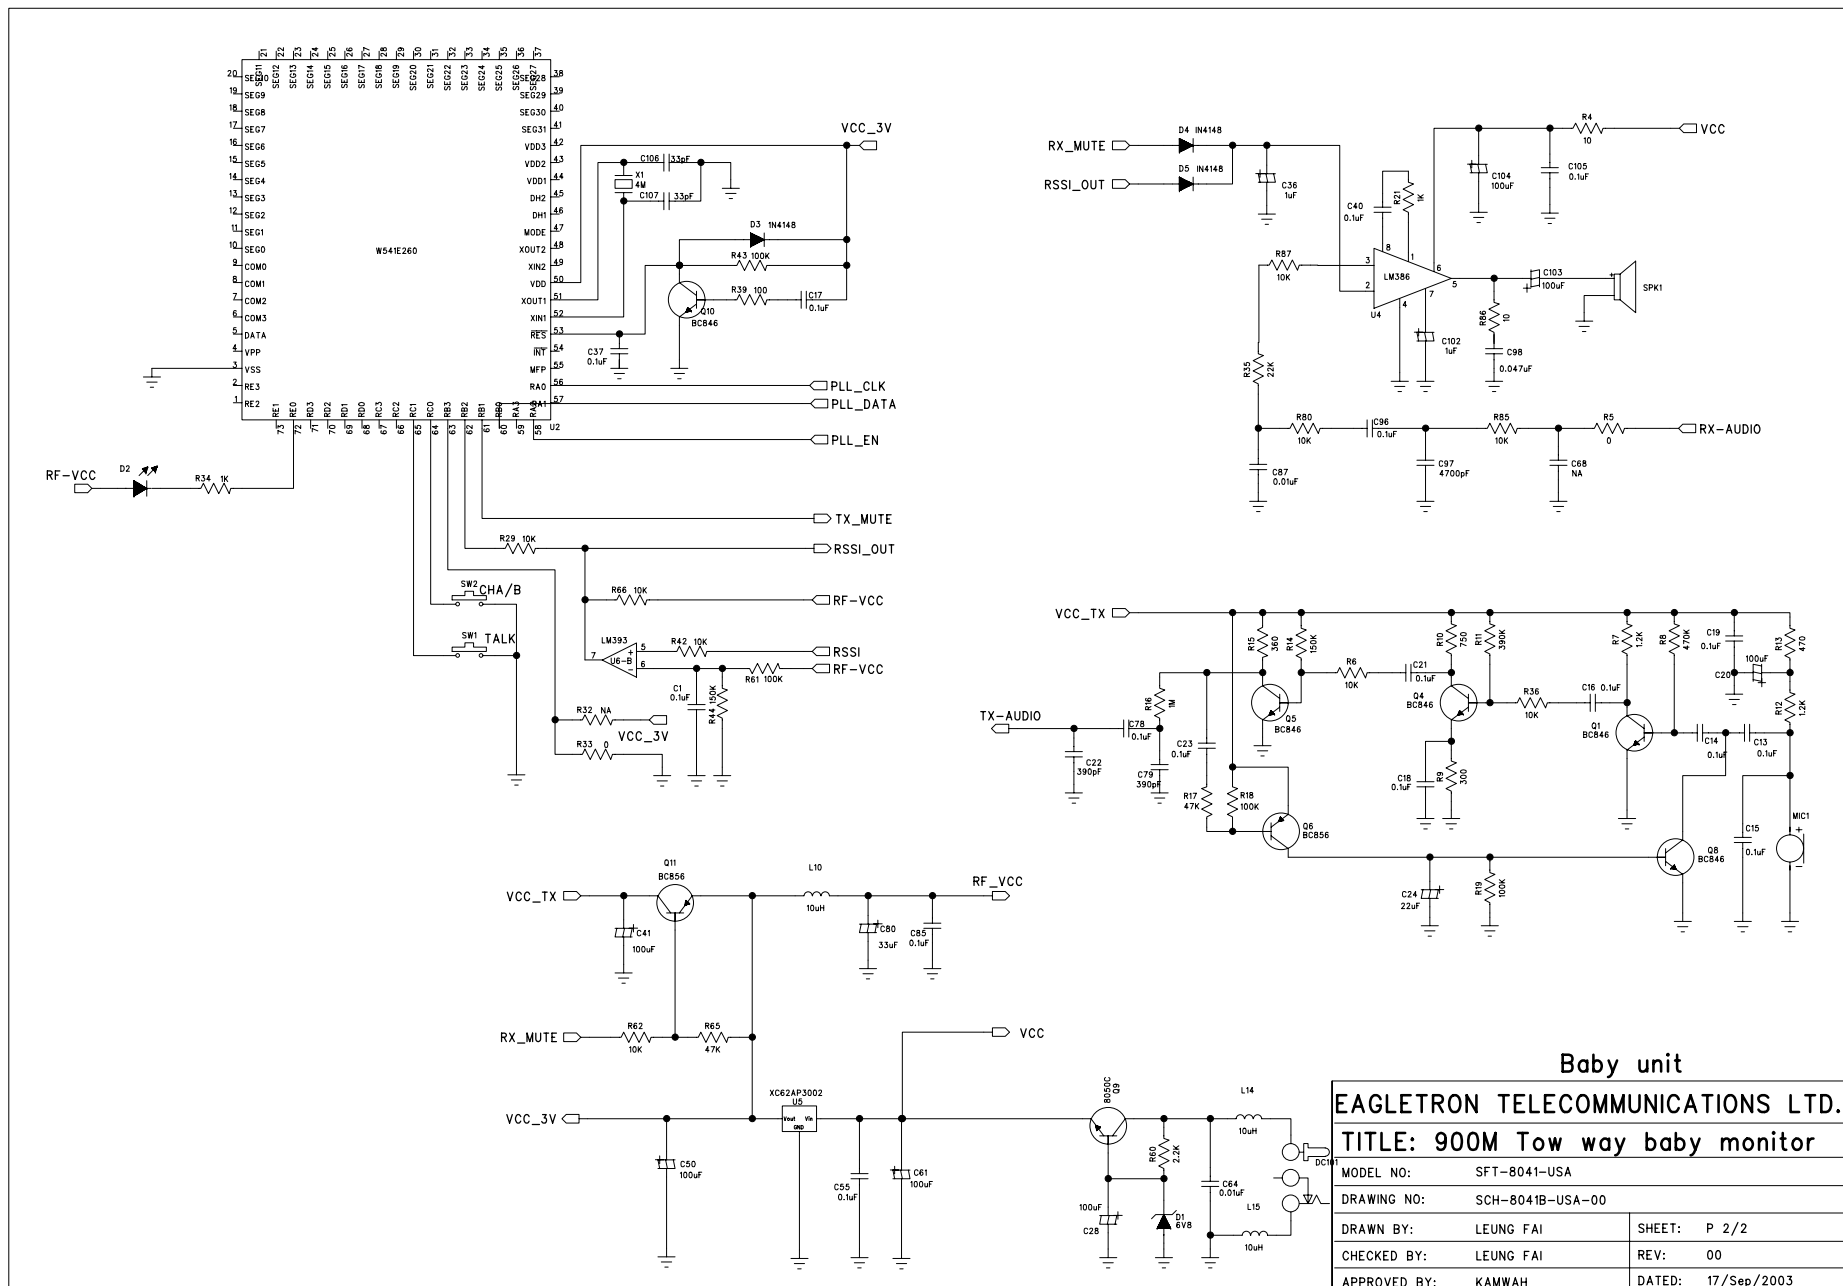

Baby unit

EAGLETRON TELECOMMUNICATIONS LTD.	
TITLE: 900M Tow way baby monitor	
MODEL NO:	SFT-8041-USA
DRAWING NO:	SCH-8041B-USA-00
DRAWN BY:	LEUNG FAI
CHECKED BY:	LEUNG FAI
APPROVED BY:	KAMWAH
SHEET:	P 1/2
REV:	00
DATED:	17/Sep/2003

Baby unit

EAGLETRON TELECOMMUNICATIONS LTD.	
TITLE: 900M Tow way baby monitor	
MODEL NO:	SFT-8041-USA
DRAWING NO:	SCH-8041B-USA-00
DRAWN BY:	LEUNG FAI
CHECKED BY:	LEUNG FAI
APPROVED BY:	KAMWAH
SHEET:	P 2/2
REV:	00
DATED:	17/Sep/2003