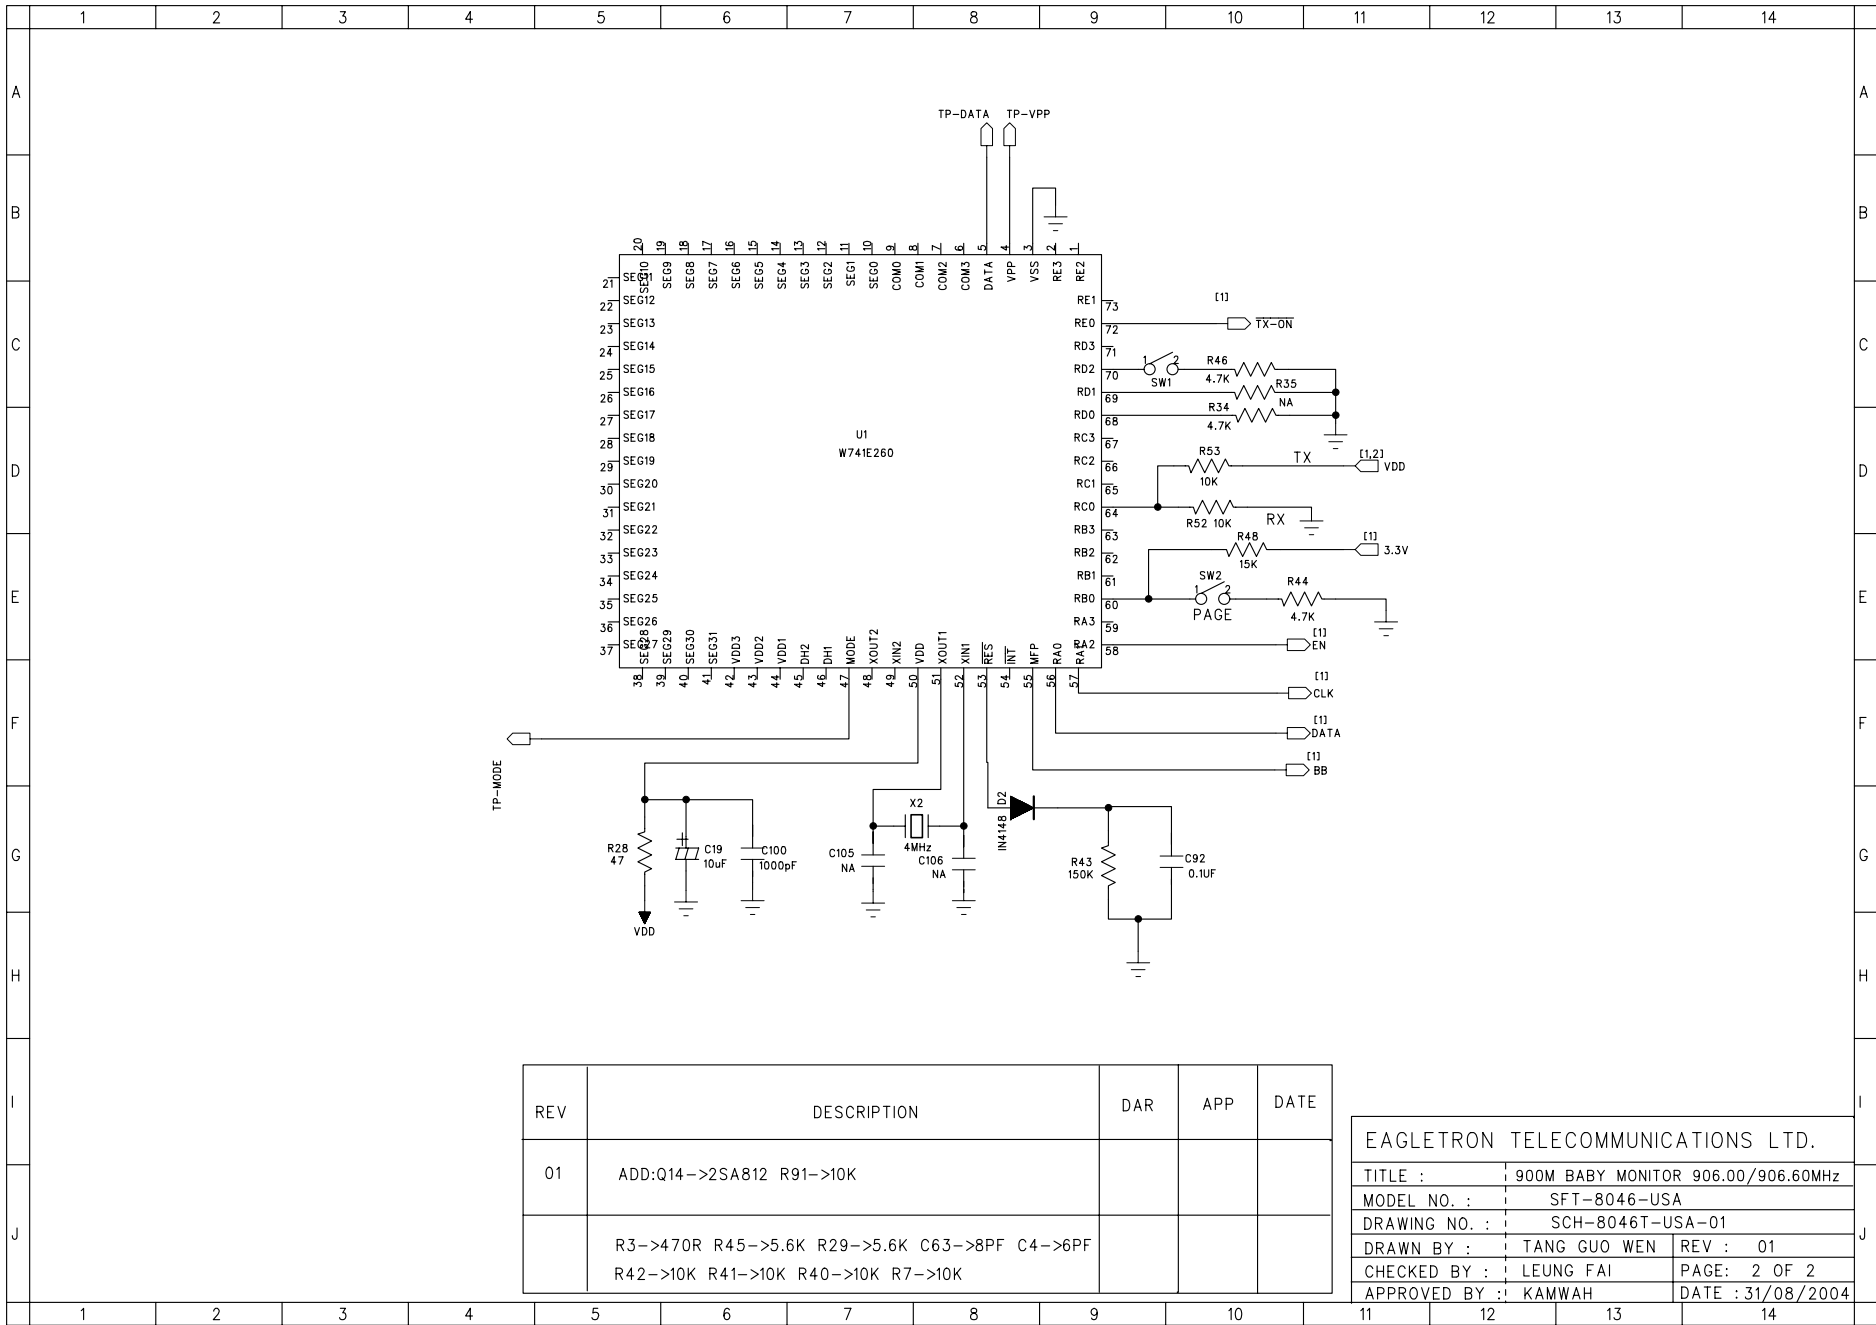

EAGLETRON TELECOMMUNICATIONS LTD.	
TITLE :	900M MONITOR SYSTEM(T/U)
MODEL NO. :	SFT-8046-USA
DRAWING NO. :	SCH-8046T-USA-01
DRAWN BY :	TANG GUO WEN
CHECKED BY :	LEUNG FAI
APPROVED BY :	KAMWAH
REV :	01
PAGE :	1 OF 2
DATE :	31/08/2004

REV	DESCRIPTION	DAR	APP	DATE
01	ADD:Q14->2SA812 R91->10K			
	R3->470R R45->5.6K R29->5.6K C63->8PF C4->6PF R42->10K R41->10K R40->10K R7->10K			

EAGLETRON TELECOMMUNICATIONS LTD.	
TITLE :	900M BABY MONITOR 906.00/906.60MHz
MODEL NO. :	SFT-8046-USA
DRAWING NO. :	SCH-8046T-USA-01
DRAWN BY :	TANG GUO WEN
CHECKED BY :	LEUNG FAI
APPROVED BY :	KAMWAH
REV :	01
PAGE :	2 OF 2
DATE :	31/08/2004