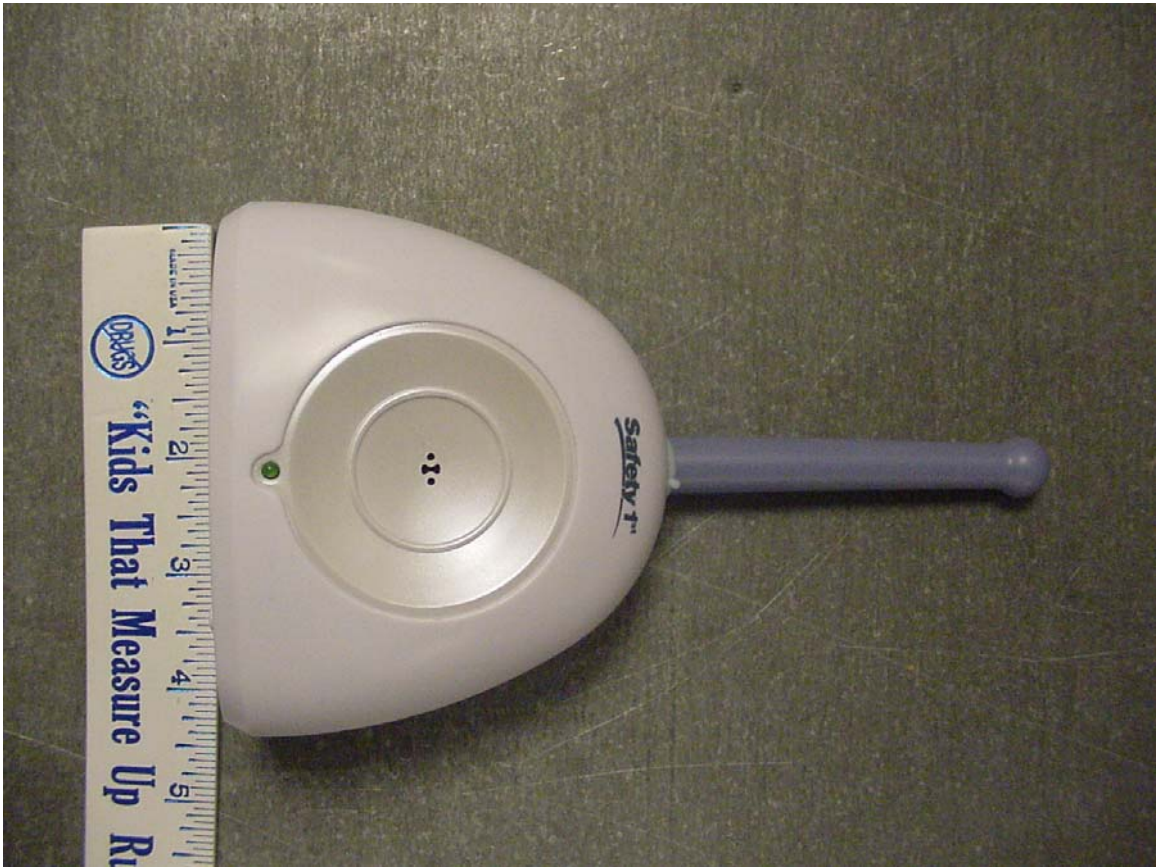

Rear View of EUT

Front View

Top View, showing On/Off /Channel Selector switch.

Side View.