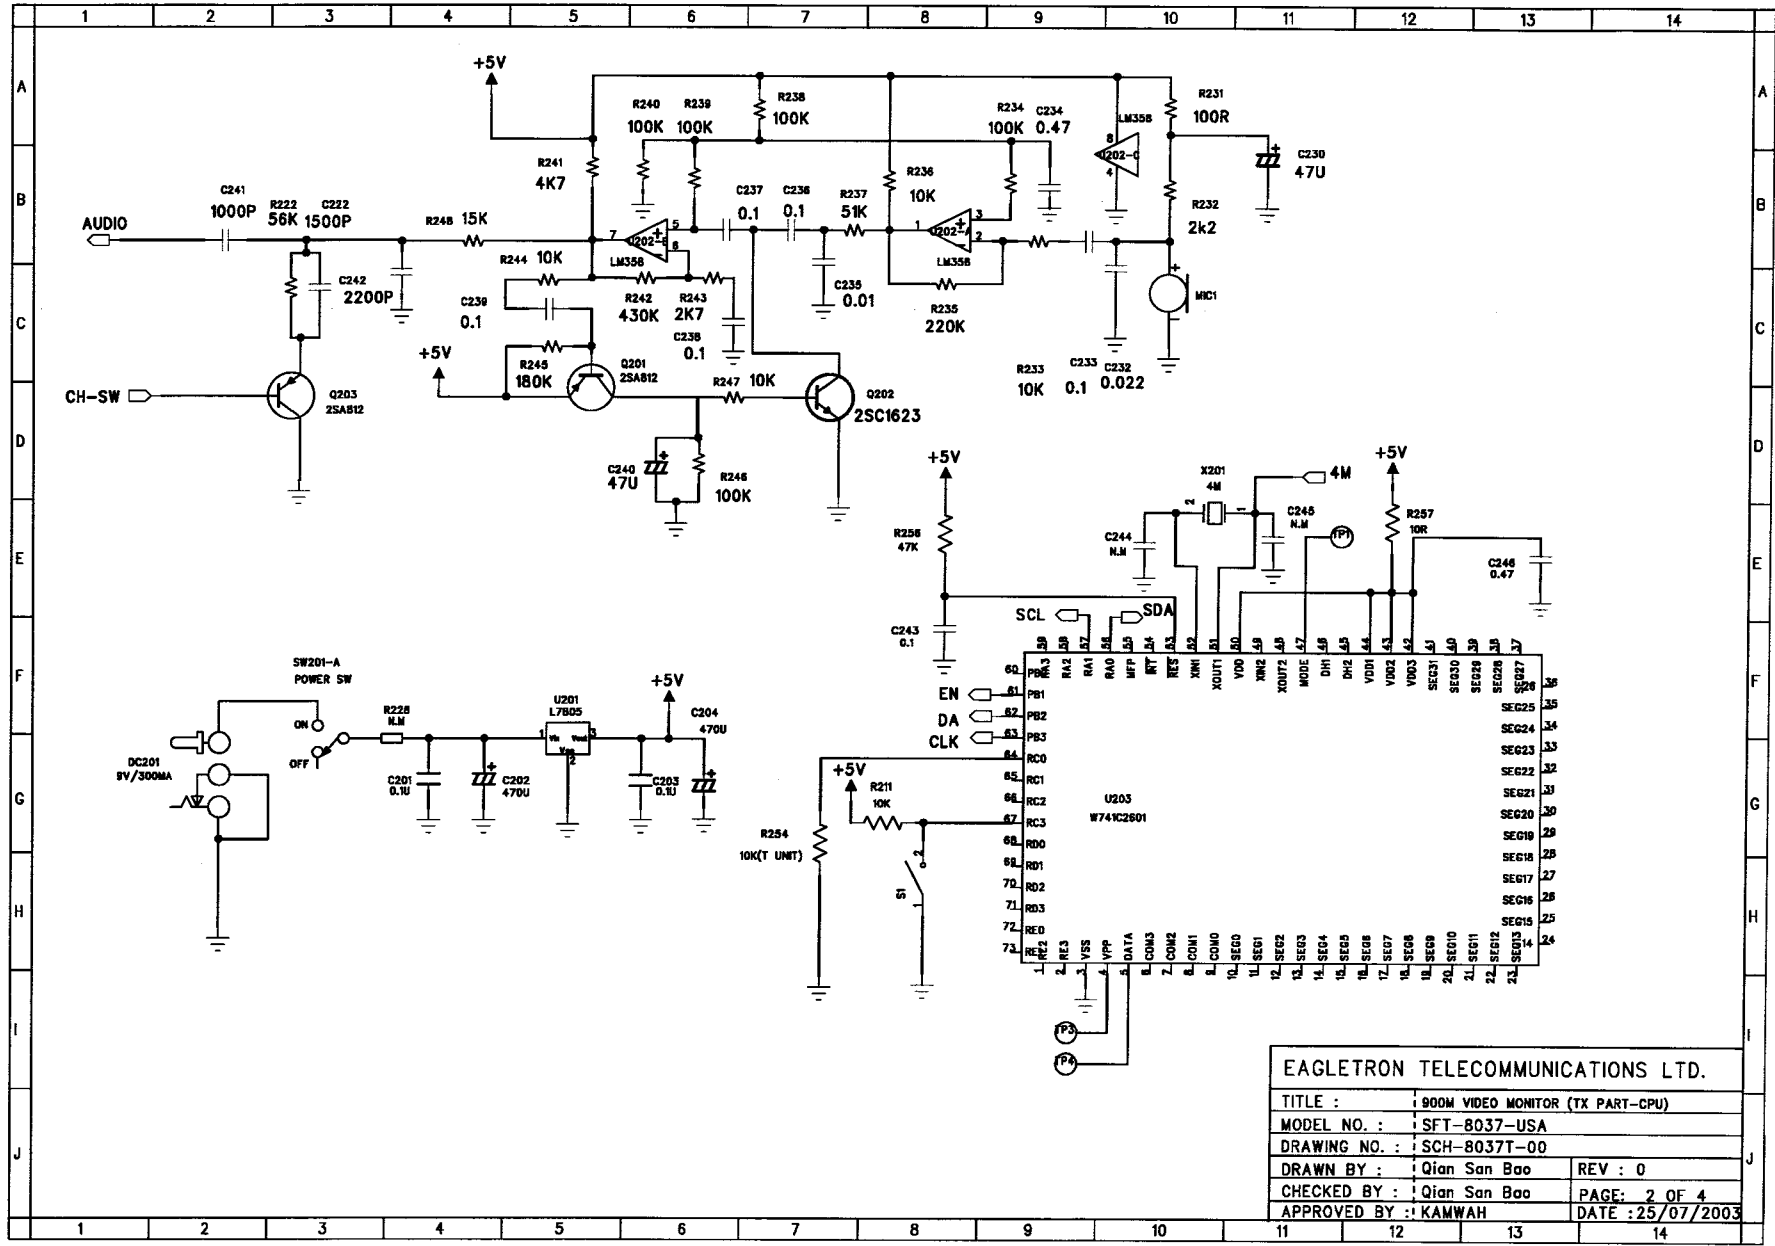

APPROVED BY : KAMWAH DATE : 25/07/2003

REV	DESCRIPTION	DRW	APP	DATE

EAGLETRON TELECOMMUNICATIONS LTD.

TITLE : 900M BABY VIDEO MONITOR (TX PART-IR)

MODEL NO. : TFY-8037-USA

DRAWING NO. : SCH-8037T-USA-00

DRAWN BY : Qian Sanbao REV : 0

CHECKED BY : Qian Sanbao DATE : PAGE: 4 OF 4

APPROVED BY : KAMWAH DATE : 25/07/2003

REV	DESCRIPTION	DRW	APP	DATE

EAGLETRON TELECOMMUNICATIONS LTD.			
TITLE		: 900M BABY VIDEO MONITOR (TX PART-SENSOR)	
MODEL NO.		: TFY-8037-USA	
DRAWING NO.		: SCH-08037T-USA-00	
DRAWN BY		: Qian Sanbao	REV : 0
CHECKED BY		: Qian Sanbao	PAGE: 3 OF 4
APPROVED BY		: KamWah	DATE : 25/07/2003

REV	DESCRIPTION	DRW	APP	DATE

EAGLETRON TELECOMMUNICATIONS LTD.			
TITLE :	900M VIDEO MONITOR (TX PART-CPU)		
MODEL NO. :	SFT-8037-USA		
DRAWING NO. :	SCH-8037T-00		
DRAWN BY :	Qian San Bao	REV :	0
CHECKED BY :	Qian San Bao	PAGE :	2 OF 4
APPROVED BY :	KAMWAH	DATE :	25/07/2003