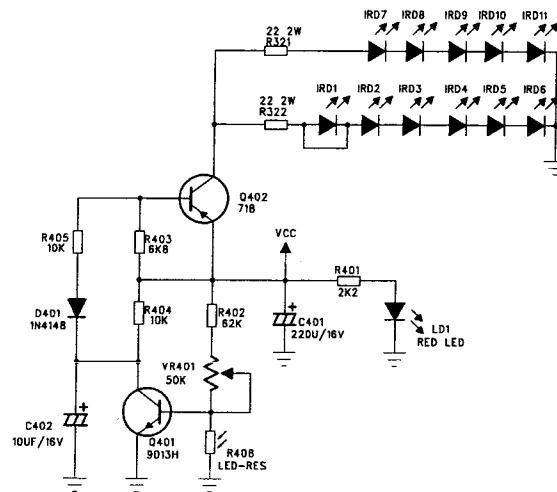

EAGLETRON TELECOMMUNICATIONS LTD.

TITLE : i900MHz BABY VIDEO MONITOR (TX PART-RF MODULE)

MODEL NO. : SFT-8037-USA

DRAWING NO. : SCH-8037T-USA-00

DRAWN BY : Qian SanBao REV : 0

CHECKED BY : Qian SanBao PAGE: 1 OF 4

APPROVED BY : KAMWAH DATE : 25/07/2003

REV	DESCRIPTION	DRW	APP	DATE

EAGLETRON TELECOMMUNICATIONS LTD.

TITLE : 900M BABY VIDEO MONITOR (TX PART-IR)

MODEL NO. : TFY-8037-USA

DRAWING NO. : SCH-8037T-USA-00

DRAWN BY : Qian Sanbao REV : 0

CHECKED BY : Qian Sanbao DATE : PAGE: 4 OF 4

APPROVED BY : KAMWAH DATE : 25/07/2003

REV	DESCRIPTION	DRW	APP	DATE

EAGLETRON TELECOMMUNICATIONS LTD.			
TITLE		: 900M BABY VIDEO MONITOR (TX PART-SENSOR)	
MODEL NO.		: TFY-8037-USA	
DRAWING NO.		: SCH-08037T-USA-00	
DRAWN BY		: Qian Sanbao	REV : 0
CHECKED BY		: Qian Sanbao	PAGE: 3 OF 4
APPROVED BY		: KamWah	DATE : 25/07/2003

REV	DESCRIPTION	DRW	APP	DATE

EAGLETRON TELECOMMUNICATIONS LTD.			
TITLE :	900M VIDEO MONITOR (TX PART-CPU)		
MODEL NO. :	SFT-8037-USA		
DRAWING NO. :	SCH-8037T-00		
DRAWN BY :	Qian San Bao	REV :	0
CHECKED BY :	Qian San Bao	PAGE :	2 OF 4
APPROVED BY :	KAMWAH	DATE :	25/07/2003