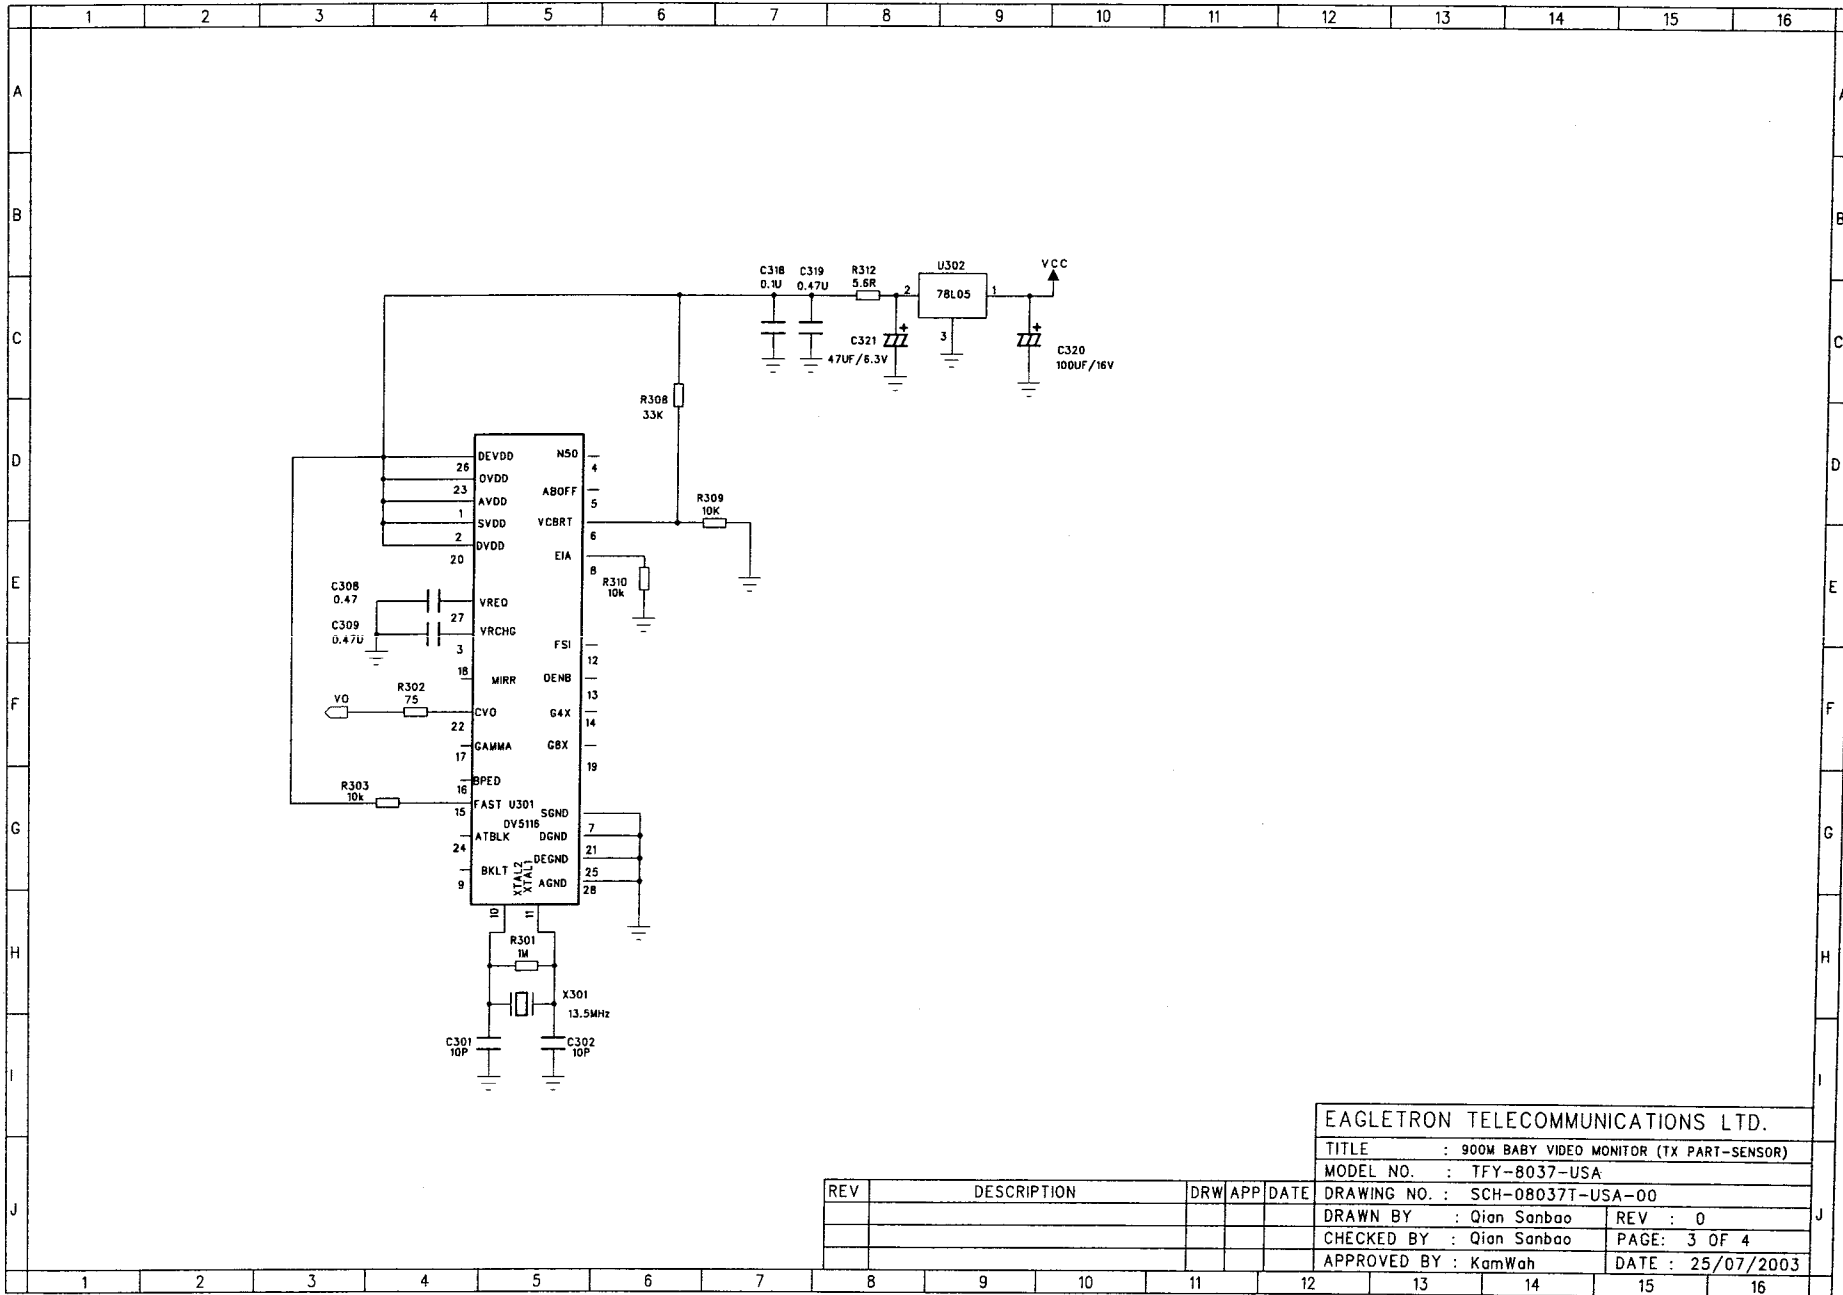

EAGLETRON TELECOMMUNICATIONS LTD.

TITLE : i900MHz BABY VIDEO MONITOR (TX PART-RF MODULE)

MODEL NO. : SFT-8037-USA

DRAWING NO. : SCH-8037T-USA-00

DRAWN BY : Qian SanBao REV : 0

CHECKED BY : Qian SanBao PAGE: 1 OF 4

APPROVED BY : KAMWAH DATE : 25/07/2003

REV	DESCRIPTION	DRW	APP	DATE

EAGLETRON TELECOMMUNICATIONS LTD.

TITLE : 900M BABY VIDEO MONITOR (TX PART-IR)

MODEL NO. : TFY-8037-USA

DRAWING NO. : SCH-8037T-USA-00

DRAWN BY : Qian Sanbao REV : 0

CHECKED BY : Qian Sanbao DATE : PAGE: 4 OF 4

APPROVED BY : KAMWAH DATE : 25/07/2003

REV	DESCRIPTION	DRW	APP	DATE

EAGLETRON TELECOMMUNICATIONS LTD.			
TITLE		: 900M BABY VIDEO MONITOR (TX PART-SENSOR)	
MODEL NO.		: TFY-8037-USA	
DRAWING NO.		: SCH-08037T-USA-00	
DRAWN BY		: Qian Sanbao	REV : 0
CHECKED BY		: Qian Sanbao	PAGE: 3 OF 4
APPROVED BY		: KamWah	DATE : 25/07/2003

REV	DESCRIPTION	DRW	APP	DATE

EAGLETRON TELECOMMUNICATIONS LTD.			
TITLE :	900M VIDEO MONITOR (TX PART-CPU)		
MODEL NO. :	SFT-8037-USA		
DRAWING NO. :	SCH-8037T-00		
DRAWN BY :	Qian San Bao	REV :	0
CHECKED BY :	Qian San Bao	PAGE :	2 OF 4
APPROVED BY :	KAMWAH	DATE :	25/07/2003