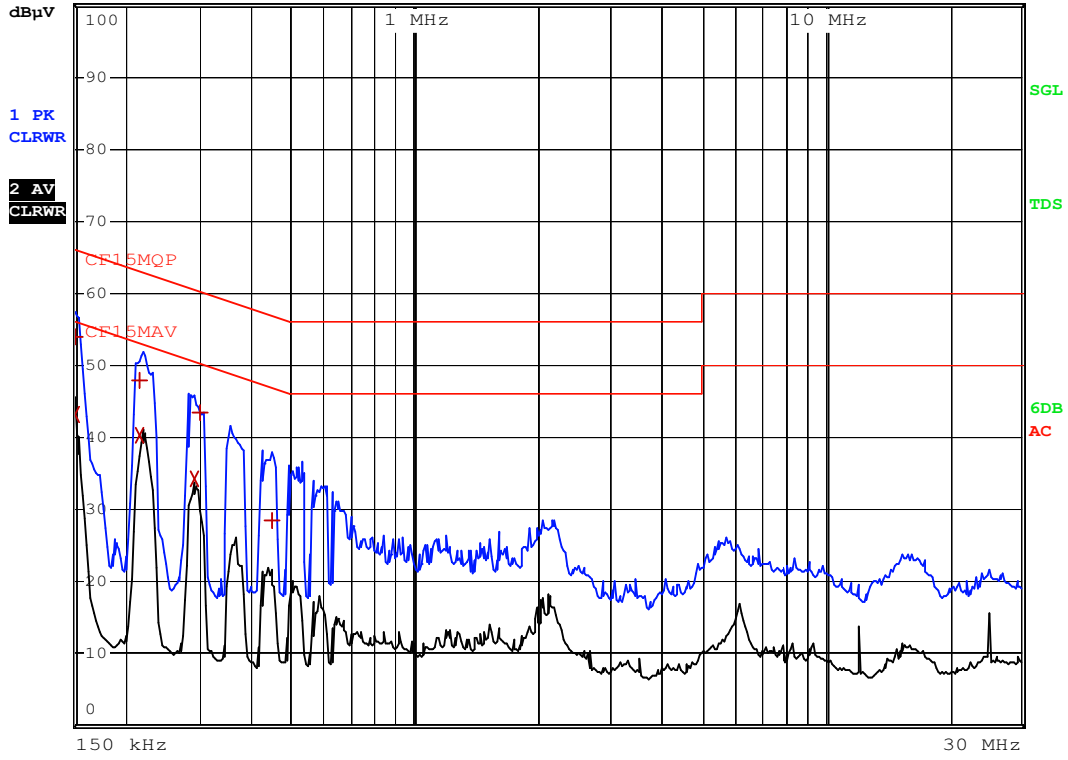

RBW 9 kHz
MT 1 s

Att 10 dB AUTO PREAMP OFF

Date: 12.AUG.2009 19:12:44

Report no.: HK09080342-1
Talk Mode (Baby Unit)
AC Mains

EDIT PEAK LIST (Final Measurement Results)					
Trace1: CF15MQP					
Trace2: CF15MAV					
Trace3: ---					
	TRACE	FREQUENCY	LEVEL dB μ V		DELTA LIMIT dB
1	Quasi Peak	150 kHz	53.92	N gnd	-12.07
2	CISPR Average	150 kHz	43.29	N gnd	-12.70
1	Quasi Peak	217.5 kHz	47.79	N gnd	-15.12
2	CISPR Average	217.5 kHz	40.34	N gnd	-12.56
2	CISPR Average	294 kHz	34.34	N gnd	-16.06
1	Quasi Peak	298.5 kHz	43.44	N gnd	-16.84
1	Quasi Peak	447 kHz	28.44	L1 gnd	-28.48