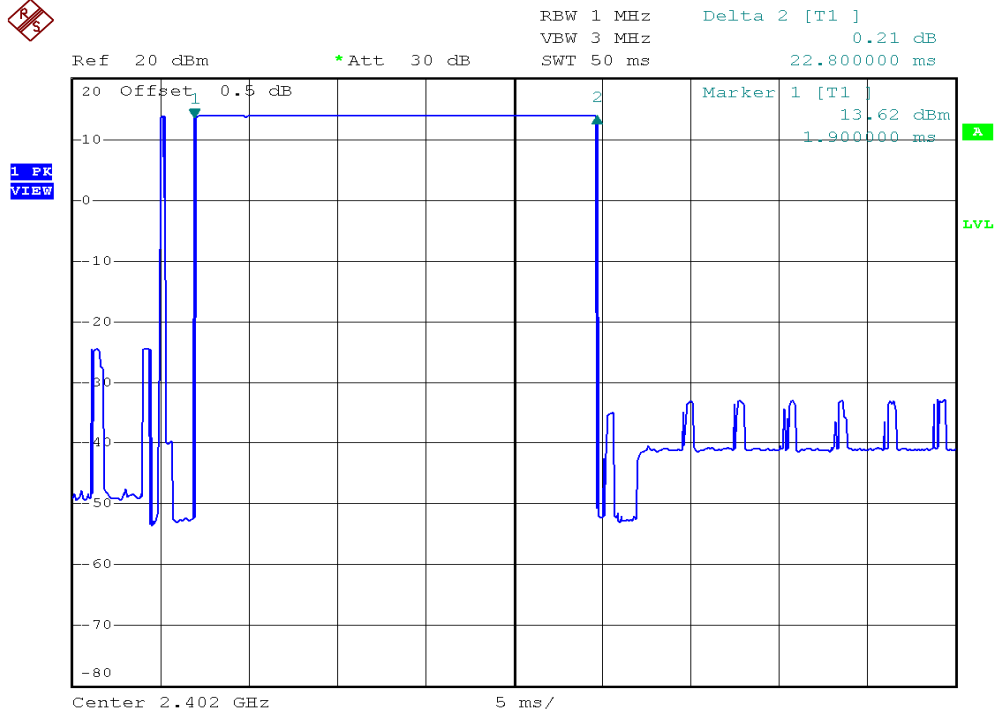

INTERTEK TESTING SERVICES

Transmitter ON Time Plots

Zoomed view, part 1 of 2

Zoomed view, part 2 of 2

INTERTEK TESTING SERVICES

Transmitter ON Time Plots

Occupancy time for 100ms