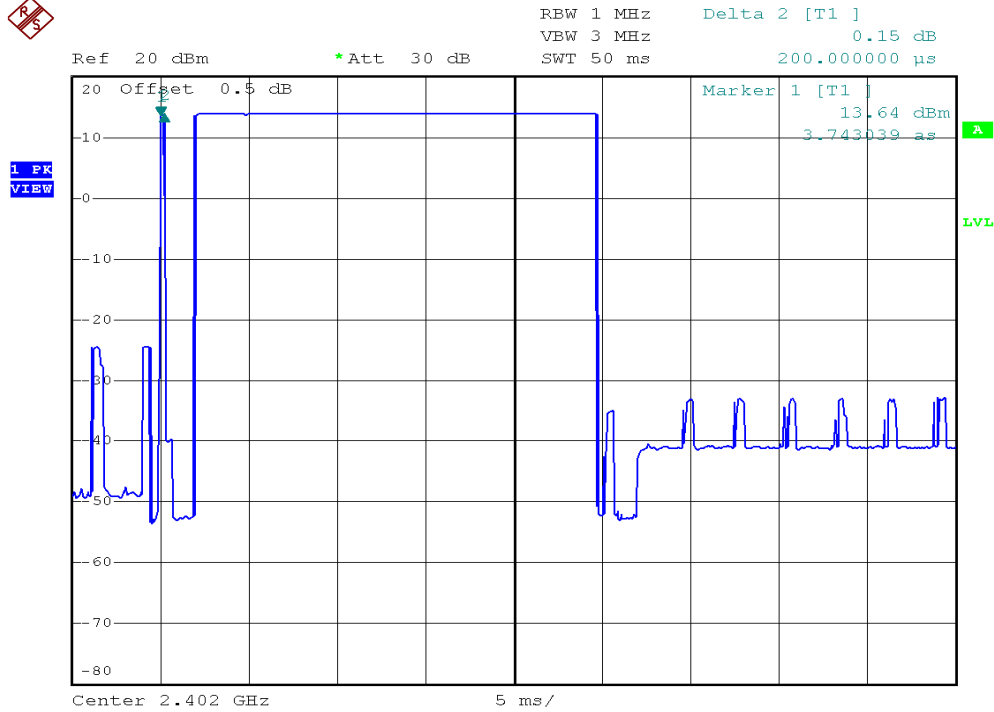

INTERTEK TESTING SERVICES

Transmitter ON Time Plots

Zoomed view, part 1 of 2

Zoomed view, part 2 of 2

INTERTEK TESTING SERVICES

Transmitter ON Time Plots

Occupancy time for 100ms