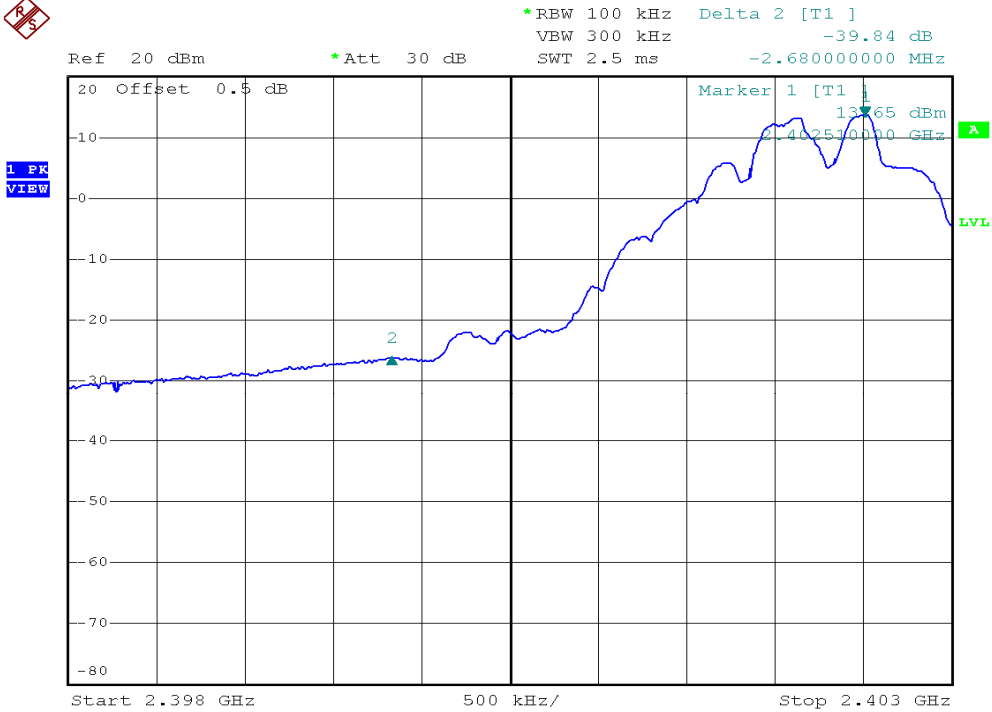

## Radiated Emission on the Bandedge Plots

### Baby unit, Lowest channel

### Baby unit, Highest channel