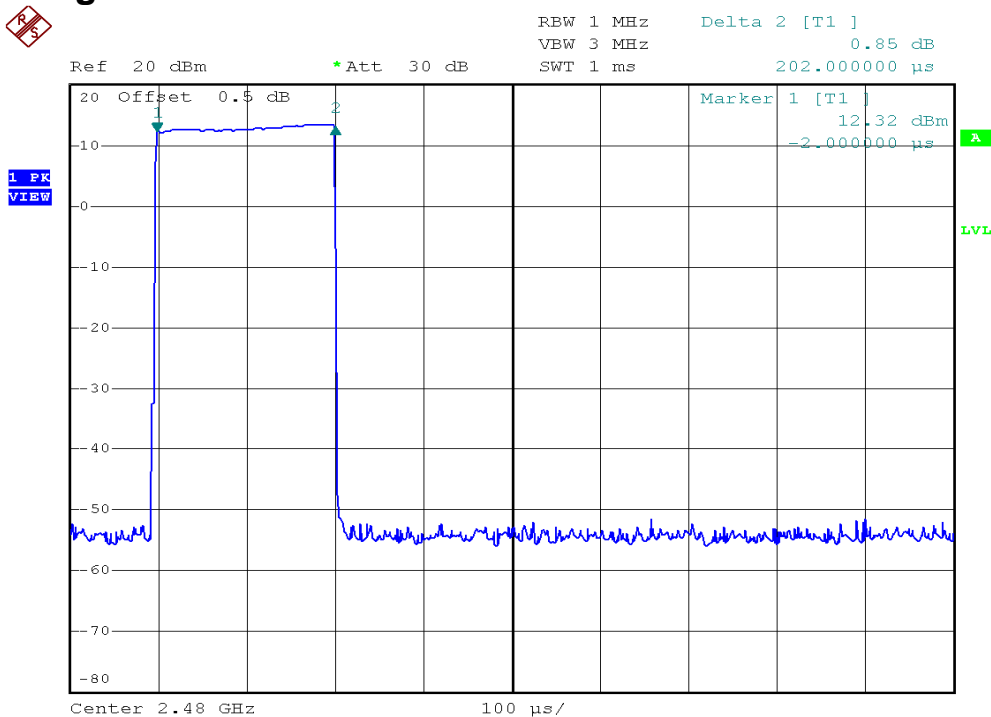

INTERTEK TESTING SERVICES

Transmitter ON Time Plots

Length of one Tx burst

Period of one pulse train