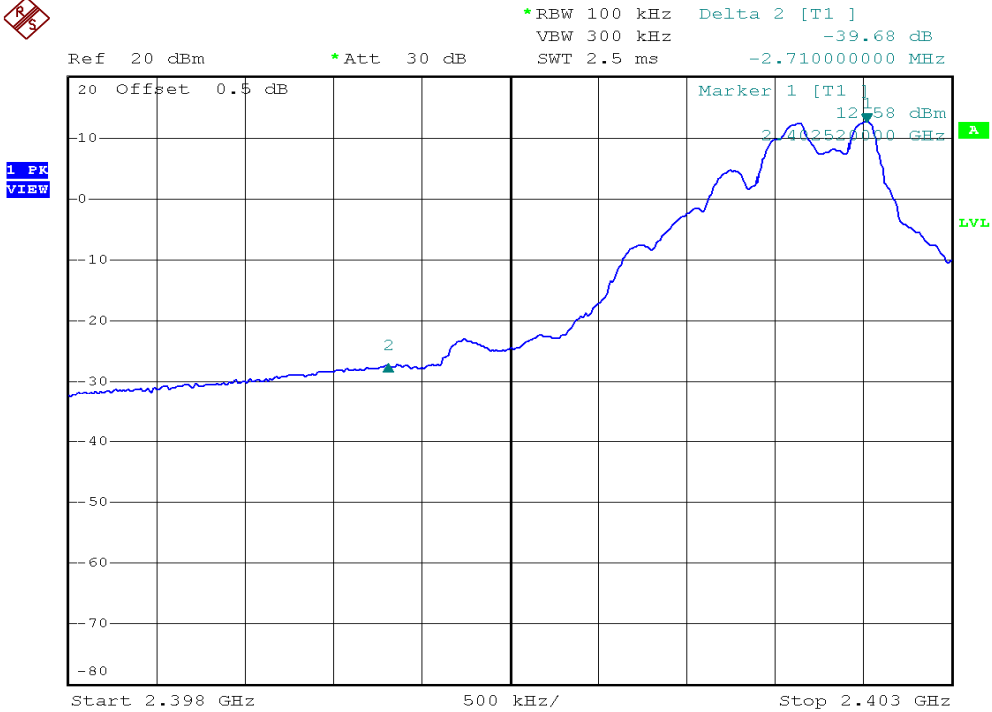

## Radiated Emission on the Bandedge Plots

### Parent unit, Lowest channel

### Parent unit, Highest channel