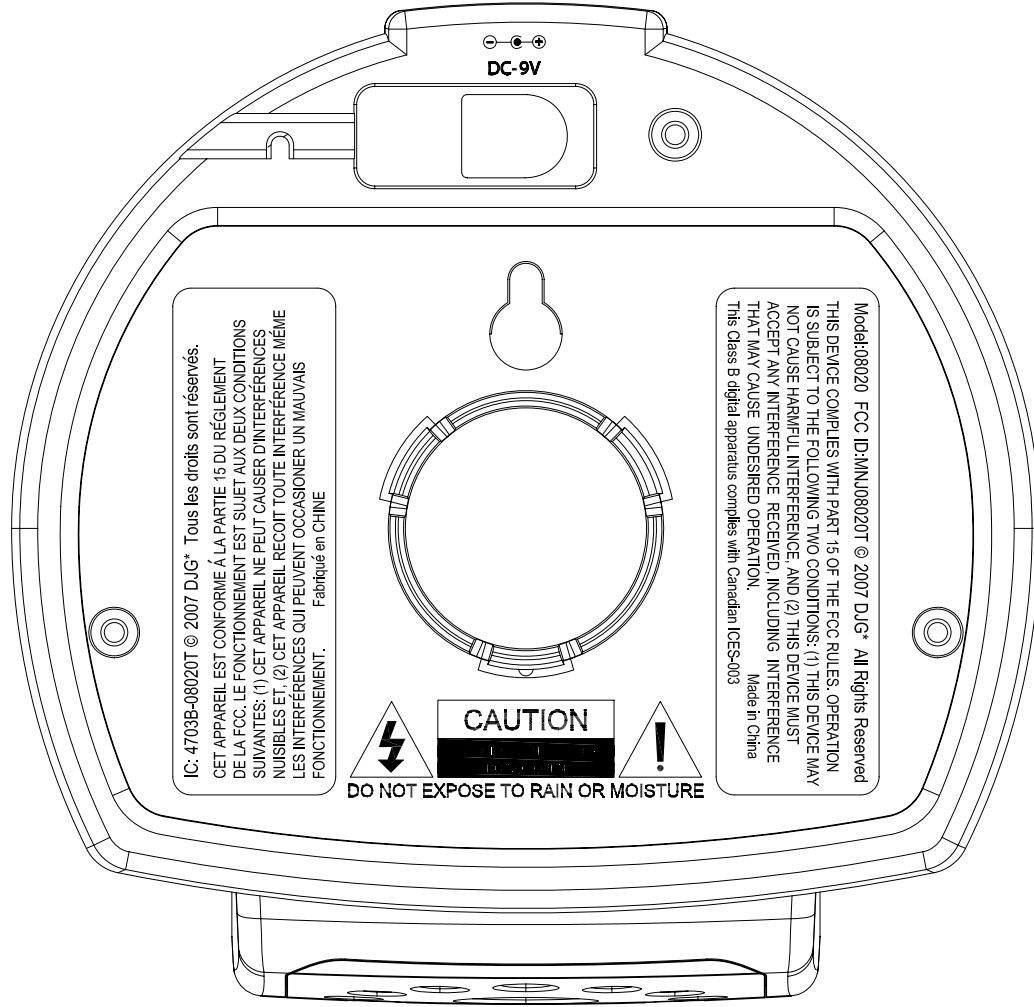

08020 Transmitter Unit FCC ID/Canada IC ENGRAVING LOCATION

08020 Transmitter Unit
 FCC ID/Canada IC ENGRAVING DRAWING