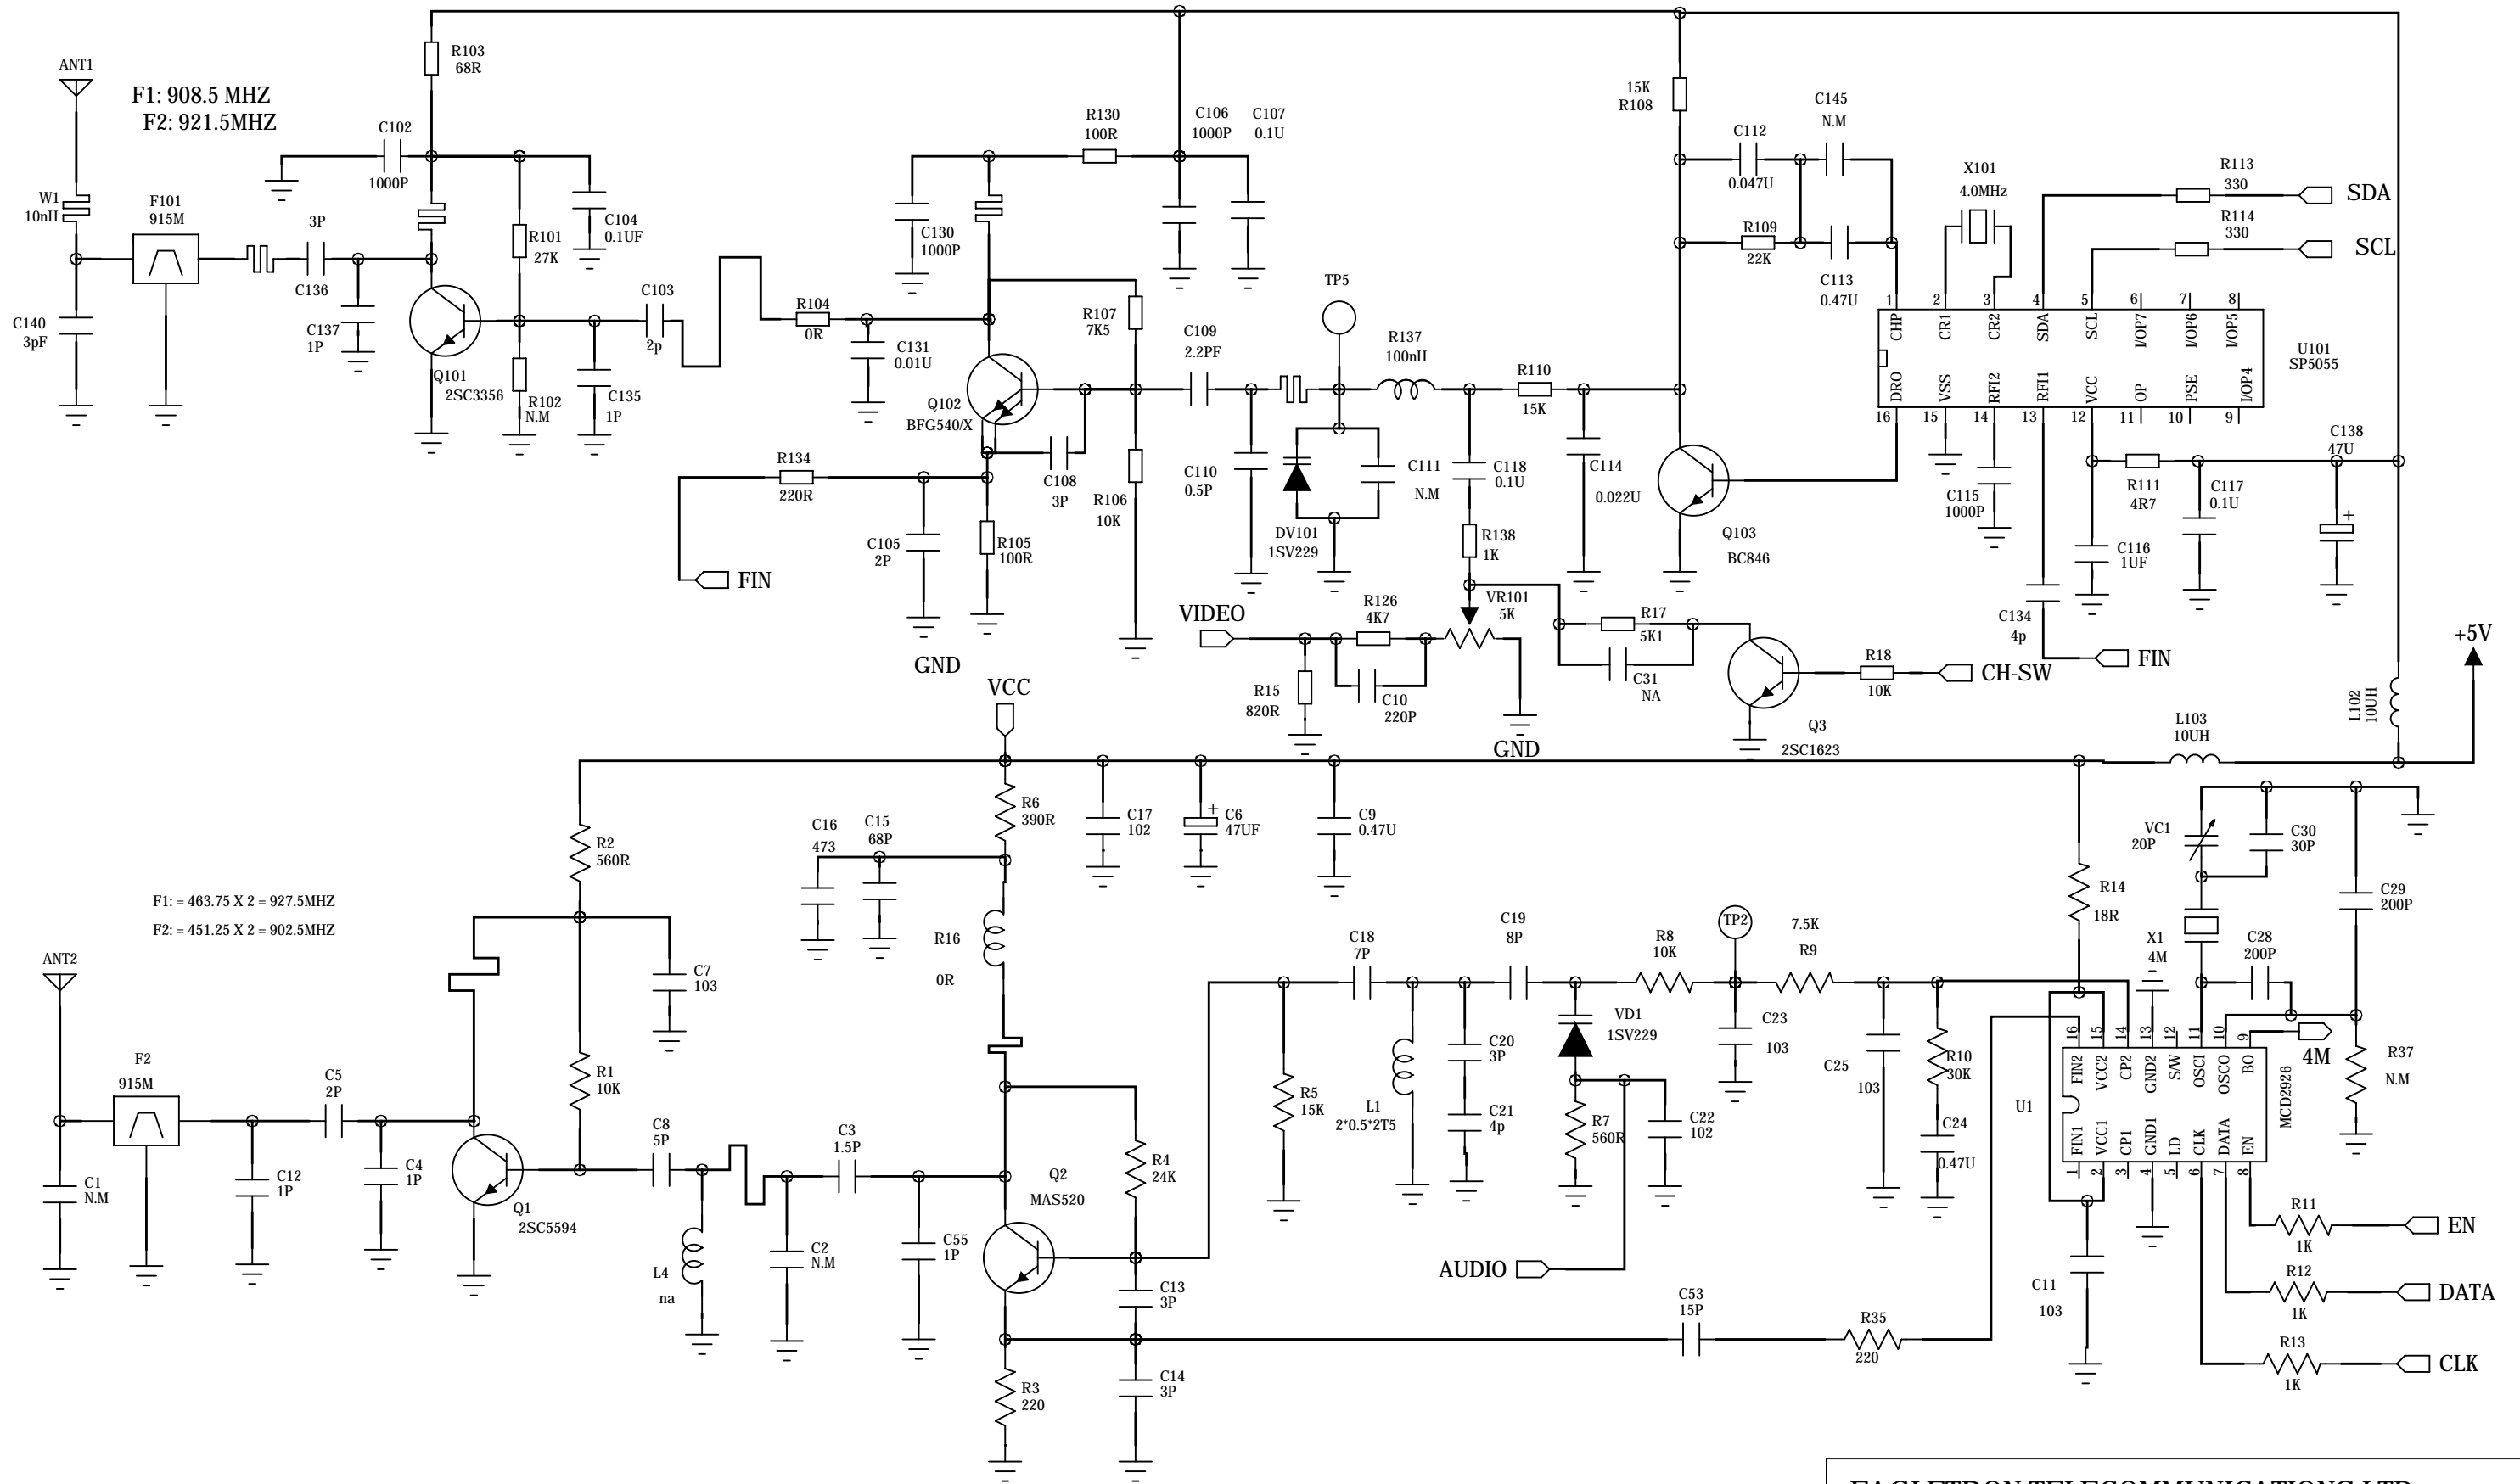

EAGLETRON TELECOMMUNICATIONS LTD.			
TITLE :	900M VIDEO BABY MONITOR (TX-SENSOR)		
MODEL NO. :	SFT-8020LF-USA		
DRAWING NO. :	SCH-8020LFTS-USA-00		
DRAWN BY :	QS.XIONG	REV :	0
CHECKED BY :	Shek Kaiping	PAGE:	1 OF 1
APPROVED BY :	KamWah	DATE :	29/6/2007

REV	DESCRIPTION	DRW	APP	DATE

EAGLETRON TELECOMMUNICATIONS LTD.		
TITLE :	900MHz BABY VIDEO MONITOR (TX-RF MODULE)	
MODEL NO. :	SFT-8020LF-USA	
DRAWING NO. :	SCH-8020LFRF-USA-00	
DRAWN BY :	QS.XIONG	REV : 0
CHECKED BY :	SHEK KAIPING	PAGE: 1 OF 2
APPROVED BY :	KAMWAH	DATE : 29/06/2007

EAGLETRON TELECOMMUNICATIONS LTD.		
TITLE :	900M VIDEO MONITOR (TX-CPU)	
MODEL NO. :	SFT-8020LF-USA	
DRAWING NO. :	SCH-8020LFTRF-USA-00	
DRAWN BY :	QS.XIONG	REV : 0
CHECKED BY :	SHEK KAIPING	PAGE: 2 OF 2
APPROVED BY :	KAMWAH	DATE : 29/06/2007