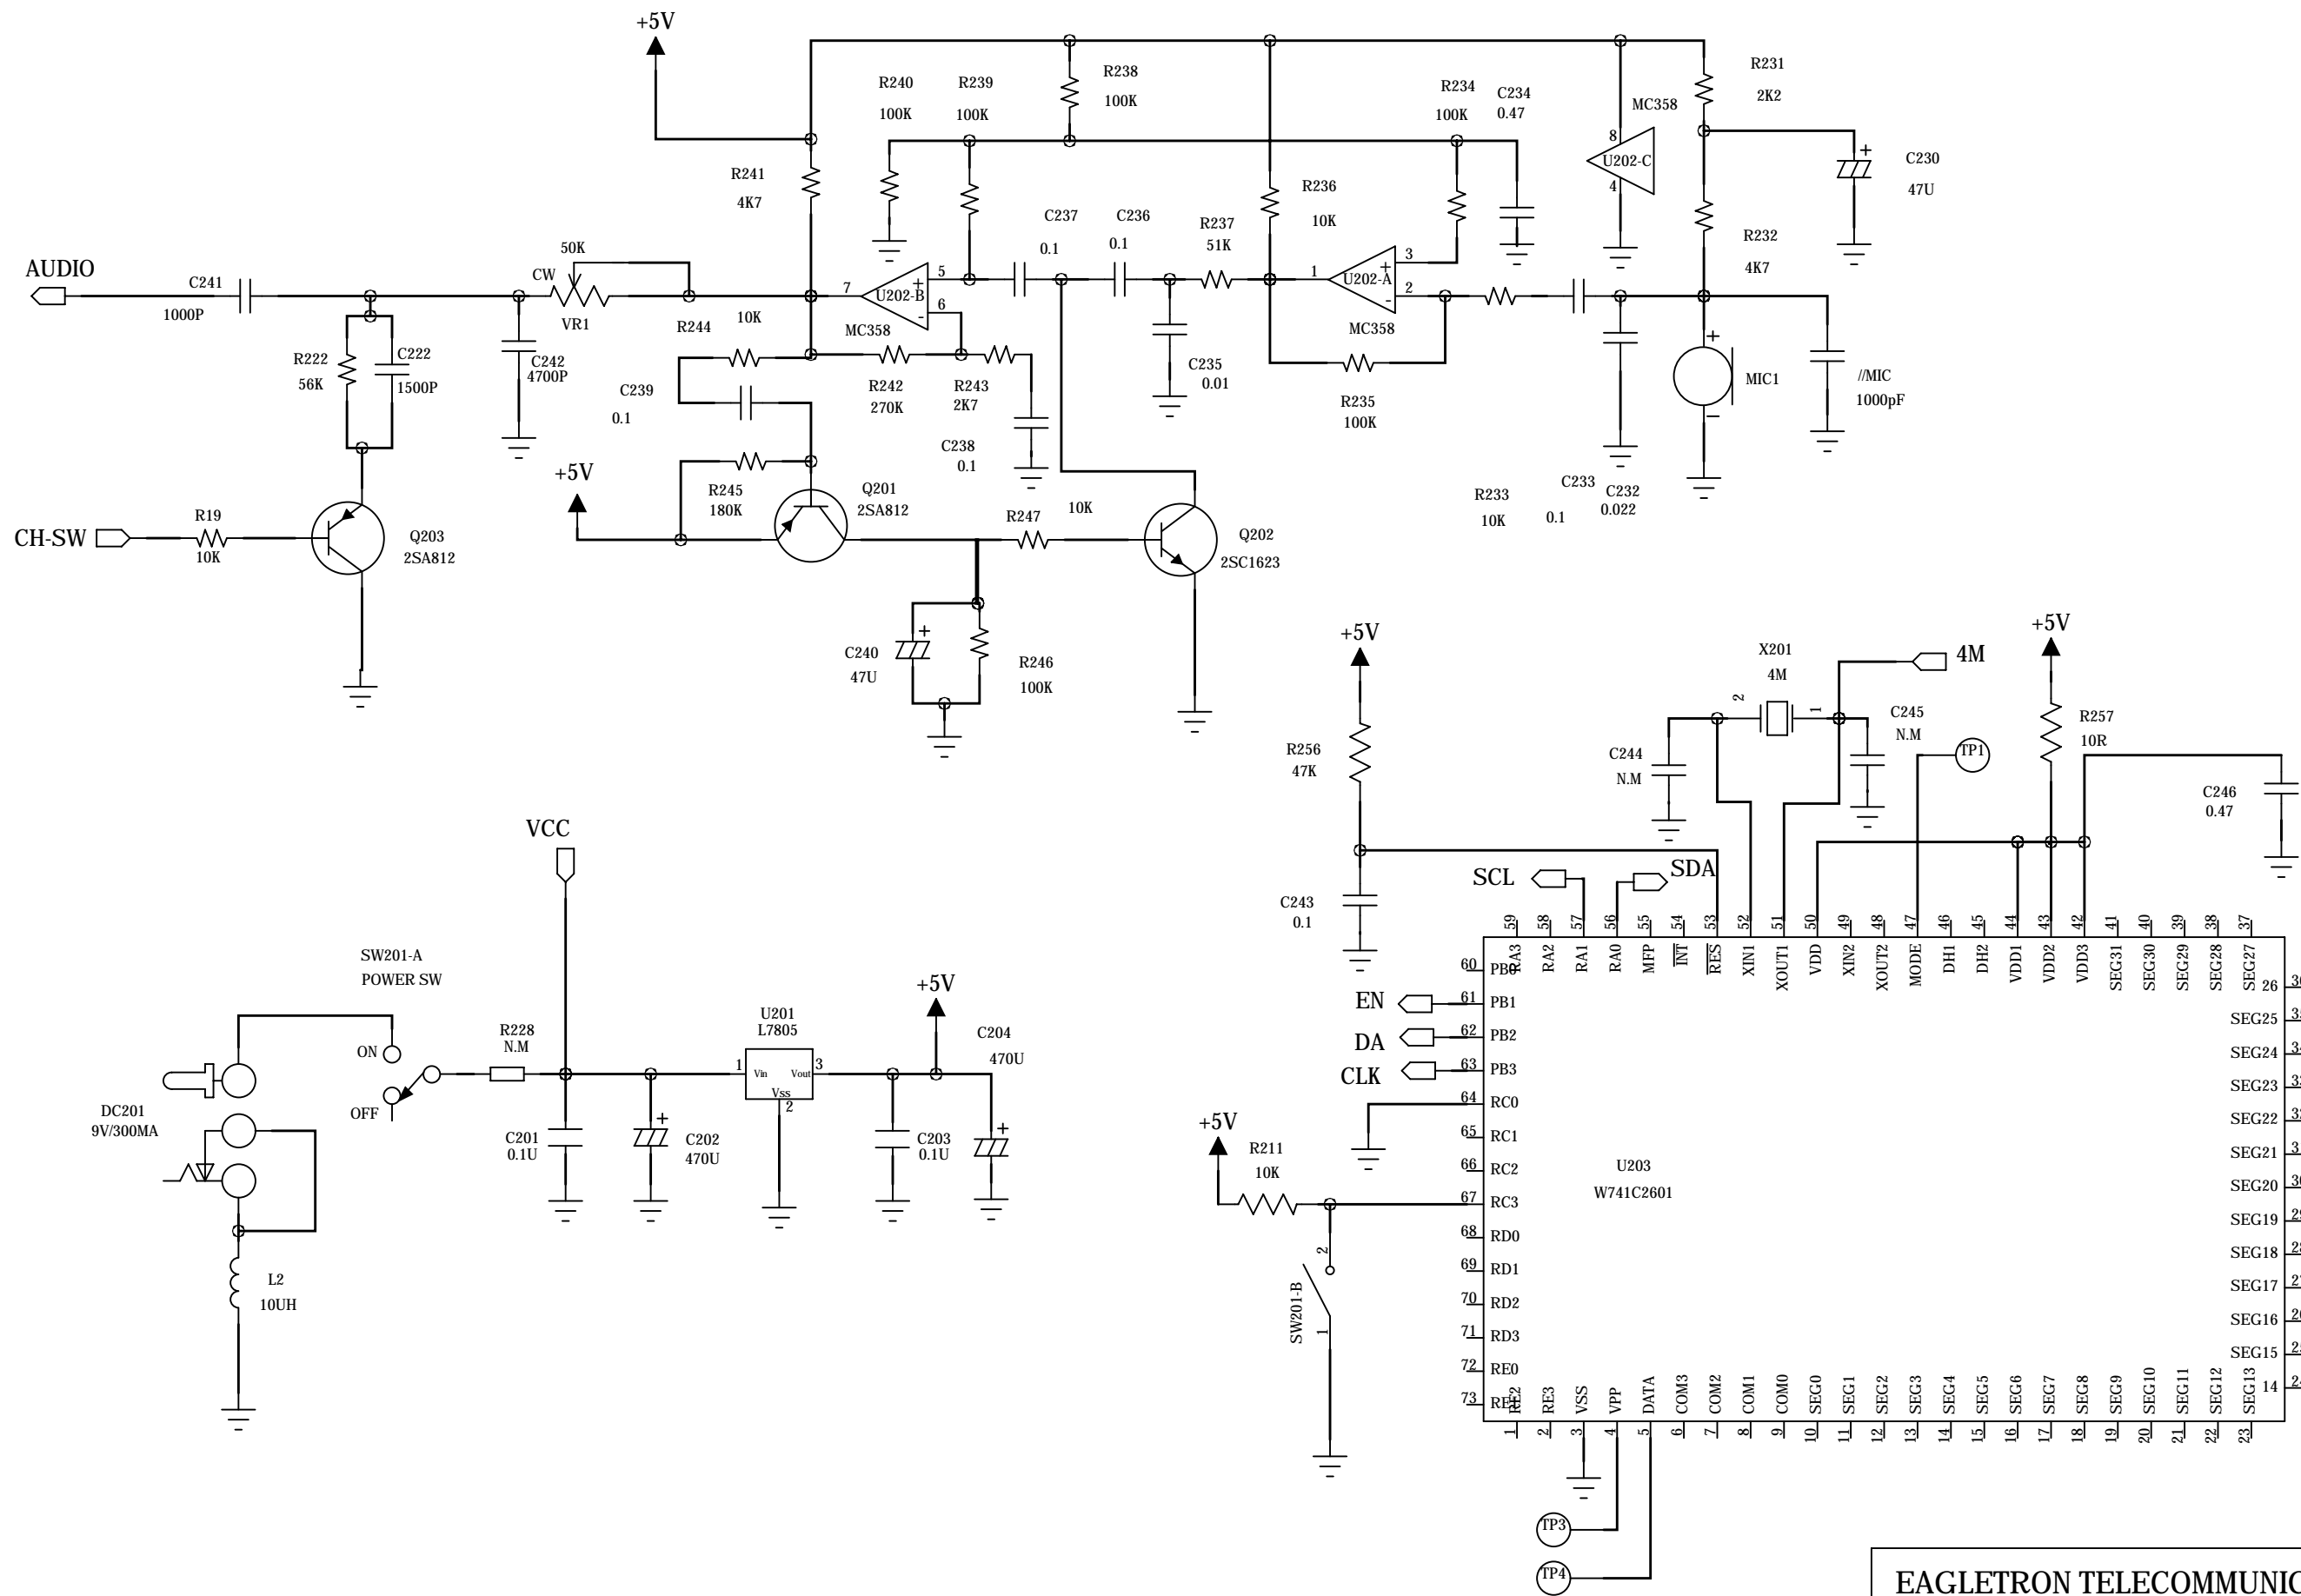

EAGLETRON TELECOMMUNICATIONS LTD.			
TITLE :	900M VIDEO BABY MONITOR (TX-SENSOR)		
MODEL NO. :	SFT-8020LF-USA		
DRAWING NO. :	SCH-8020LFTS-USA-00		
DRAWN BY :	QS.XIONG	REV :	0
CHECKED BY :	Shek Kaiping	PAGE:	1 OF 1
APPROVED BY :	KamWah	DATE :	29/6/2007

REV	DESCRIPTION	DRW	APP	DATE

EAGLETRON TELECOMMUNICATIONS LTD.		
TITLE :	900MHz BABY VIDEO MONITOR (TX-RF MODULE)	
MODEL NO. :	SFT-8020LF-USA	
DRAWING NO. :	SCH-8020LFRF-USA-00	
DRAWN BY :	QS.XIONG	REV : 0
CHECKED BY :	SHEK KAIPING	PAGE: 1 OF 2
APPROVED BY :	KAMWAH	DATE : 29/06/2007

EAGLETRON TELECOMMUNICATIONS LTD.		
TITLE :	900M VIDEO MONITOR (TX-CPU)	
MODEL NO. :	SFT-8020LF-USA	
DRAWING NO. :	SCH-8020LFTRF-USA-00	
DRAWN BY :	QS.XIONG	REV : 0
CHECKED BY :	SHEK KAIPING	PAGE: 2 OF 2
APPROVED BY :	KAMWAH	DATE : 29/06/2007